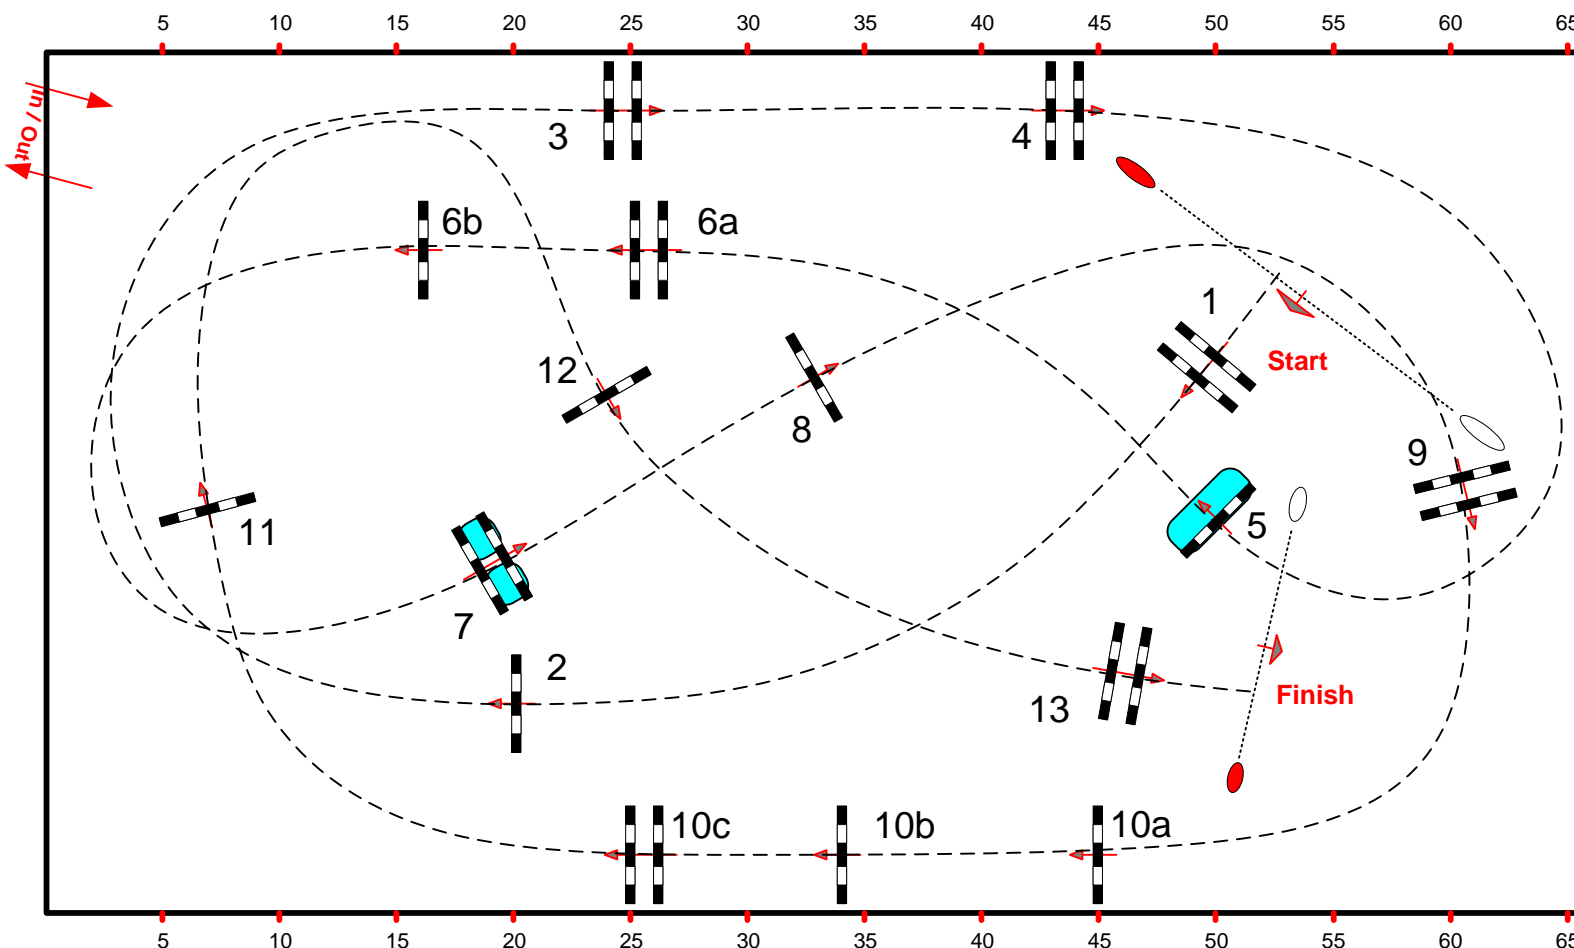

Table: A
National RG:
FEI RG / Art. 273.3.3.1,2.1,4.3
Height: 1,60 m

Speed: 375 m/min

Length: 440 m
Time allowed: 71 sec
Time limit: 142 sec

Obstacles: 13
Jumps: 16

Course Designer
Uliano VEZZANI (Ita)
vezzani.uliano@gmail.com
 Pier Francesco Bazzocchi (Ita)
 Paolo Rossato (Ita)
 Petr Masek (Cze)
 Johanna Mikkola (Fin)
 Andreas Bamberger (Aut)
 Jana Hola (Cze)
 + Team