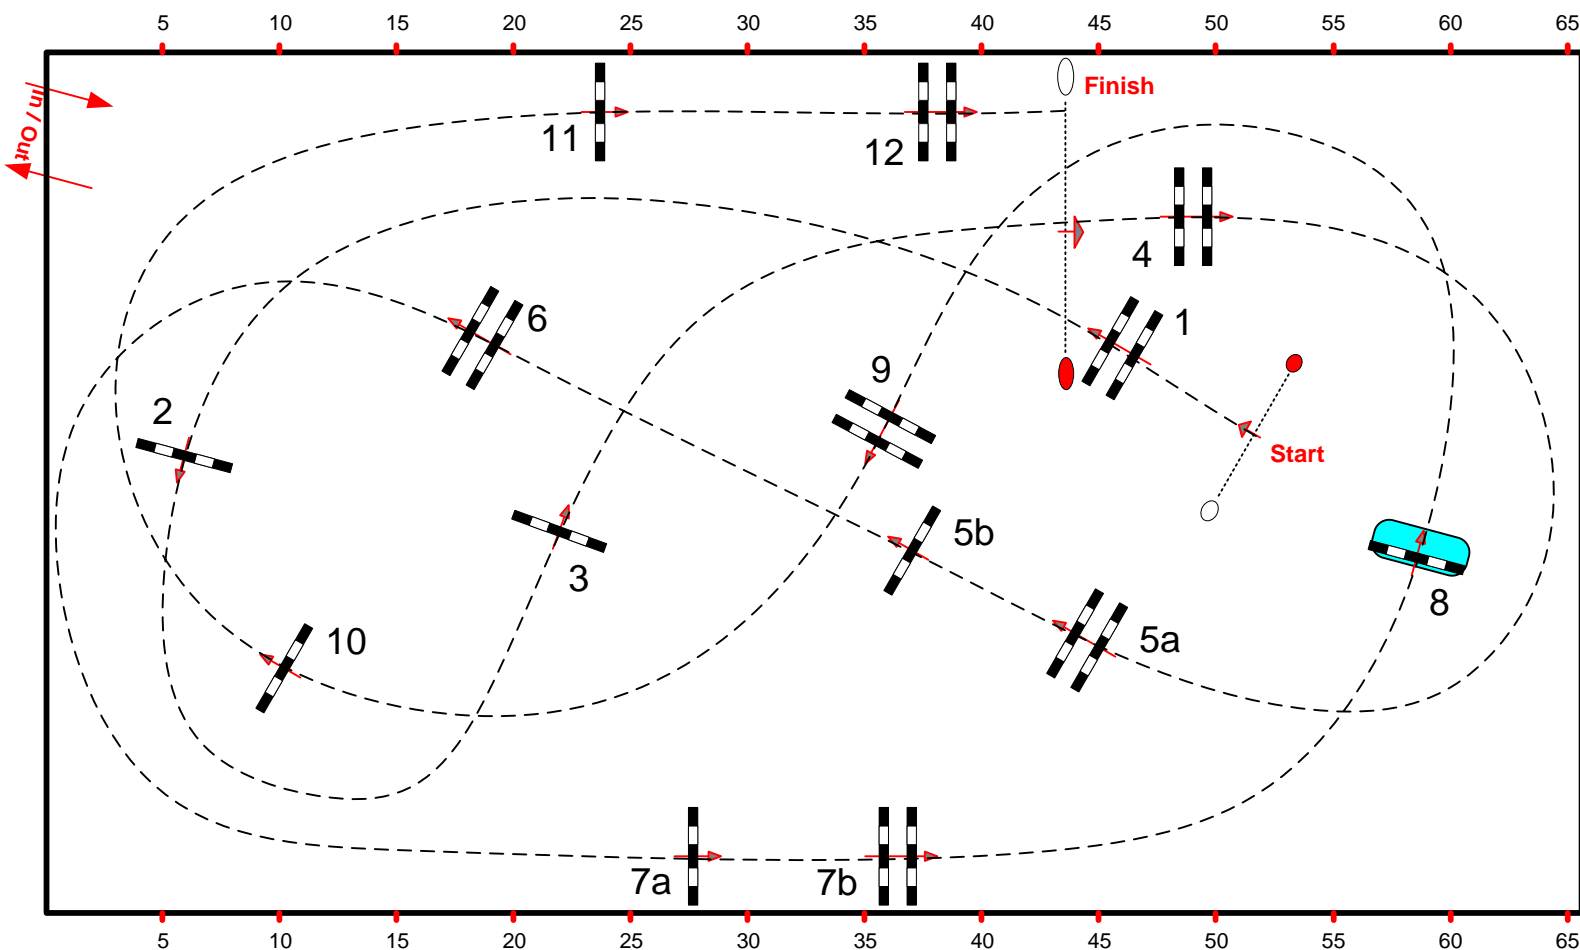

Table: A

National RG:

FEI RG / Art. 238.2.1

Height: 1,50 m

Speed: 375 m/min

Length: 430 m

Time allowed: 69 sec

Time limit: 138 sec