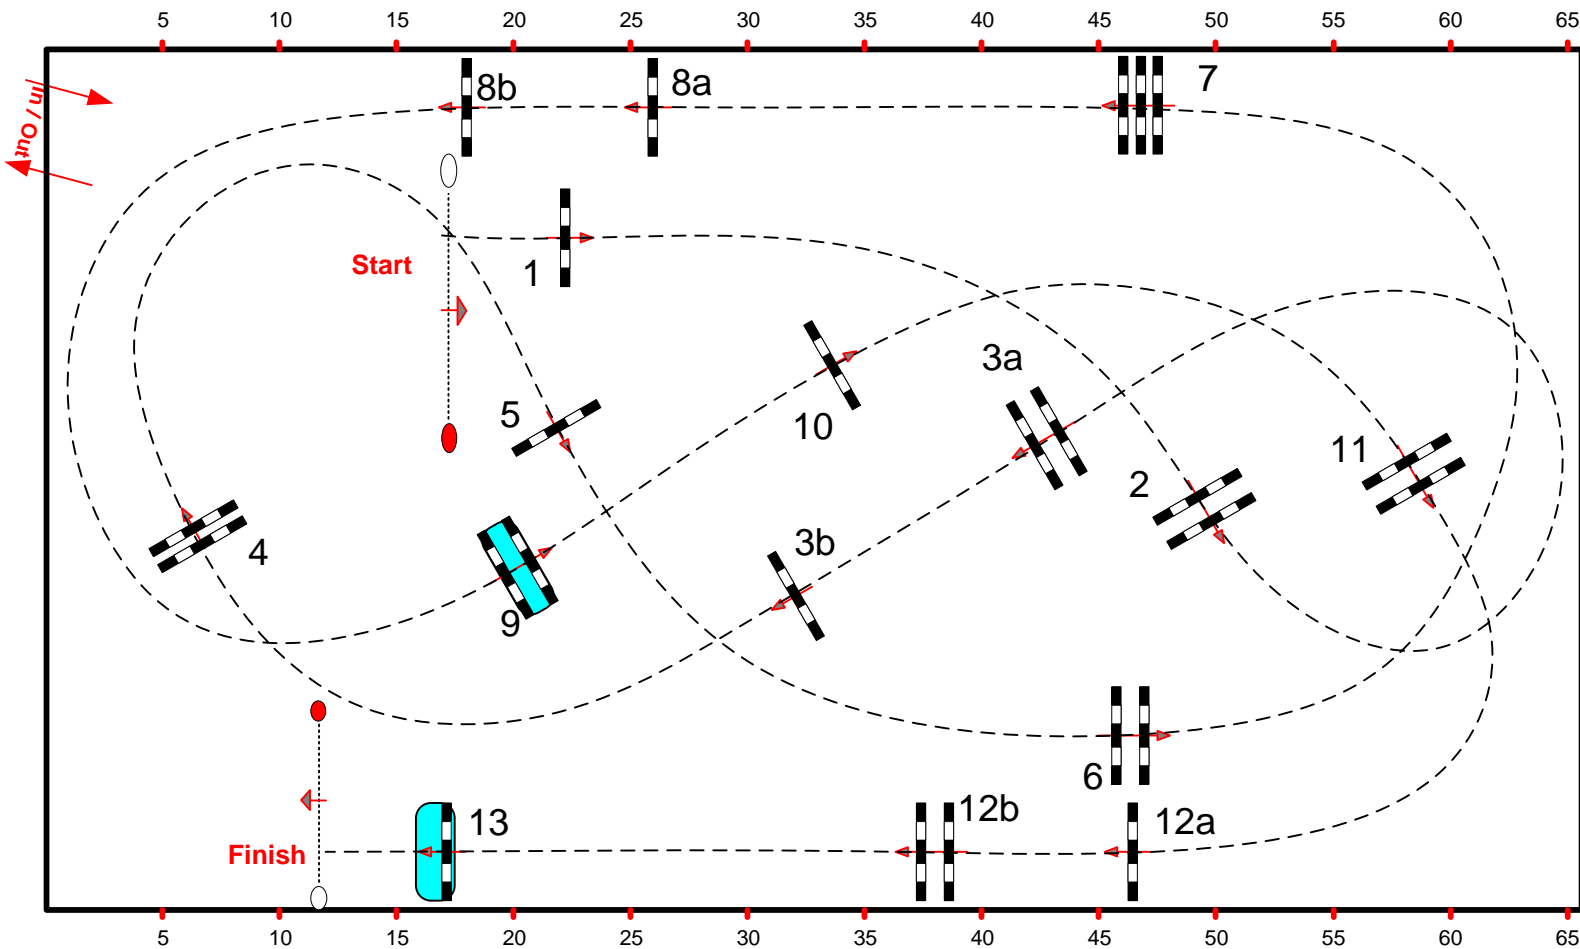

## GCL Super Cup-Semi Final

Class No.: 6

CSI 5\*

Competition against the clock

Thursday 21th November 2019

Start: 20.00

Table: A  
National RG:  
FEI RG / Art. 238.2.1  
Height: 1,60 m

Speed: 375 m/min

Length: 0 m  
Time allowed: 0 sec  
Time limit: 0 sec

Obstacles: 13  
Jumps: 16

Course Designer  
Uliano VEZZANI (Ita)  
[vezzani.uliano@gmail.com](mailto:vezzani.uliano@gmail.com)  
Pier Francesco Bazzocchi (Ita)  
Paolo Rossato (Ita)  
Petr Masek (Cze)  
Johanna Mikkola (Fin)  
Andreas Bamberger (Aut)  
Jana Hola (Cze)  
+ Team