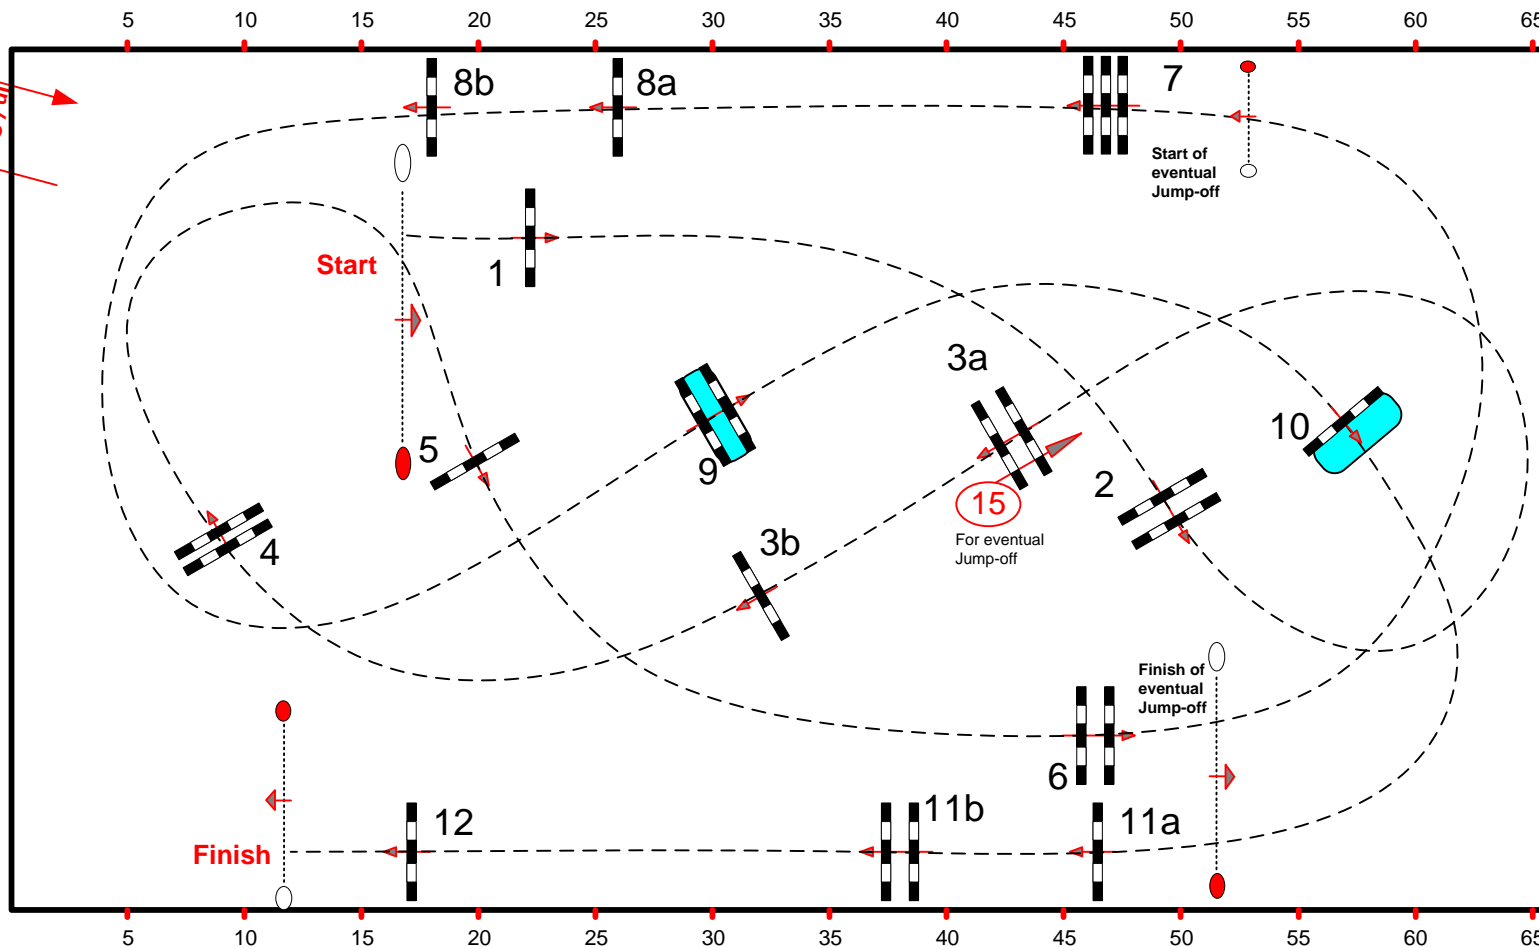

Table: A

National RG:

FEI RG / Art. 238.2.2

Height: 1,60 m

Speed: 375 m/min

Length: 450 m

Time allowed: 72 sec

Time limit: 144 sec

Obstacles: 12

Jumps: 15

Eventual Jump-off::

7-8a-15-11a 11b-4-5-6

Length: 0 m

Time allowed: 0 sec

Time limit: 0 sec

Course Designer
Uliano VEZZANI (Ita)