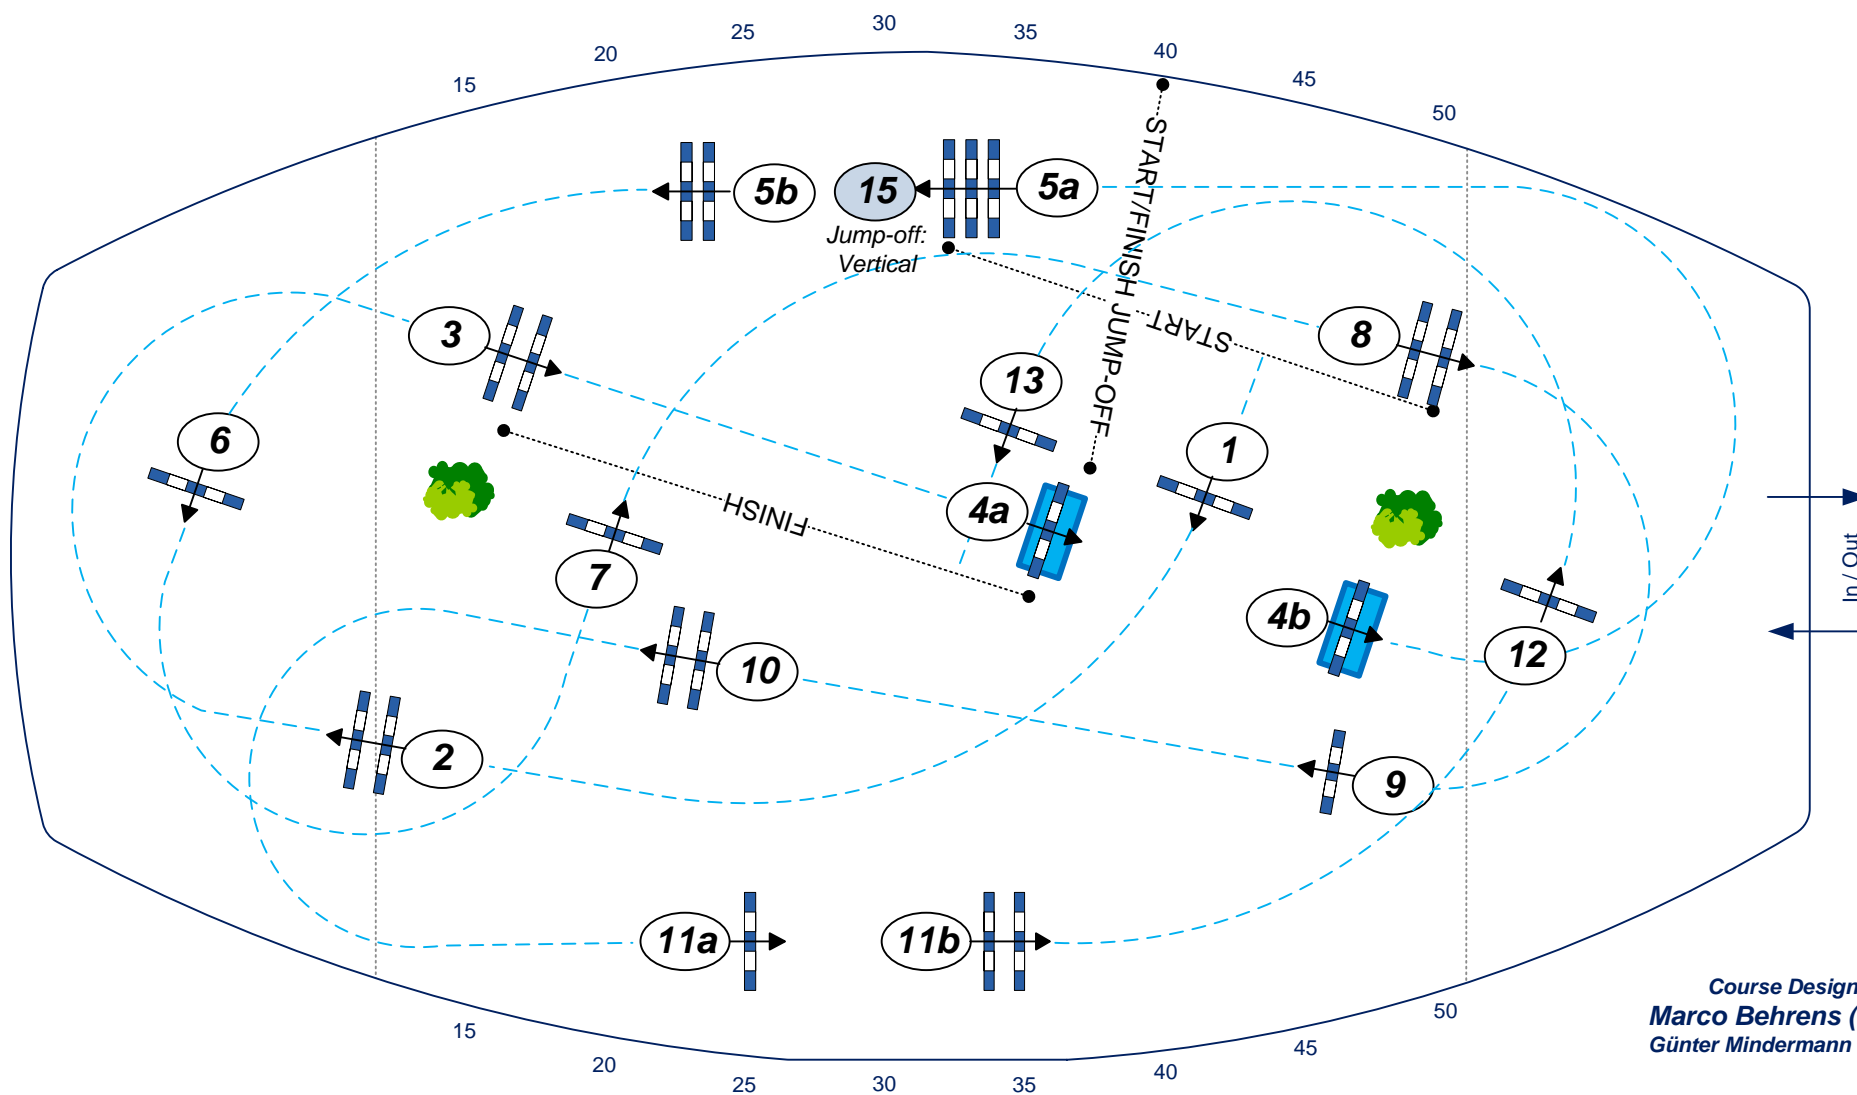

### Medium Tour Final – sponsored by DKB

Table: A

FEI RG / Art. 238.2.2

Height: 1,50 m

Speed: 350 m/min

Length: 375 m

Time allowed: 65 sec

Time limit: 130 sec

Obstacles: 13

Efforts: 16

1st Jump-off: 8- 10- 11ab- 12- 1- 2- 15

Length: 270 m

Time allowed: 47 sec

Time limit: 94 sec

Course Design  
**Marco Behrens (GER)**  
**Günter Mindermann (GER)**