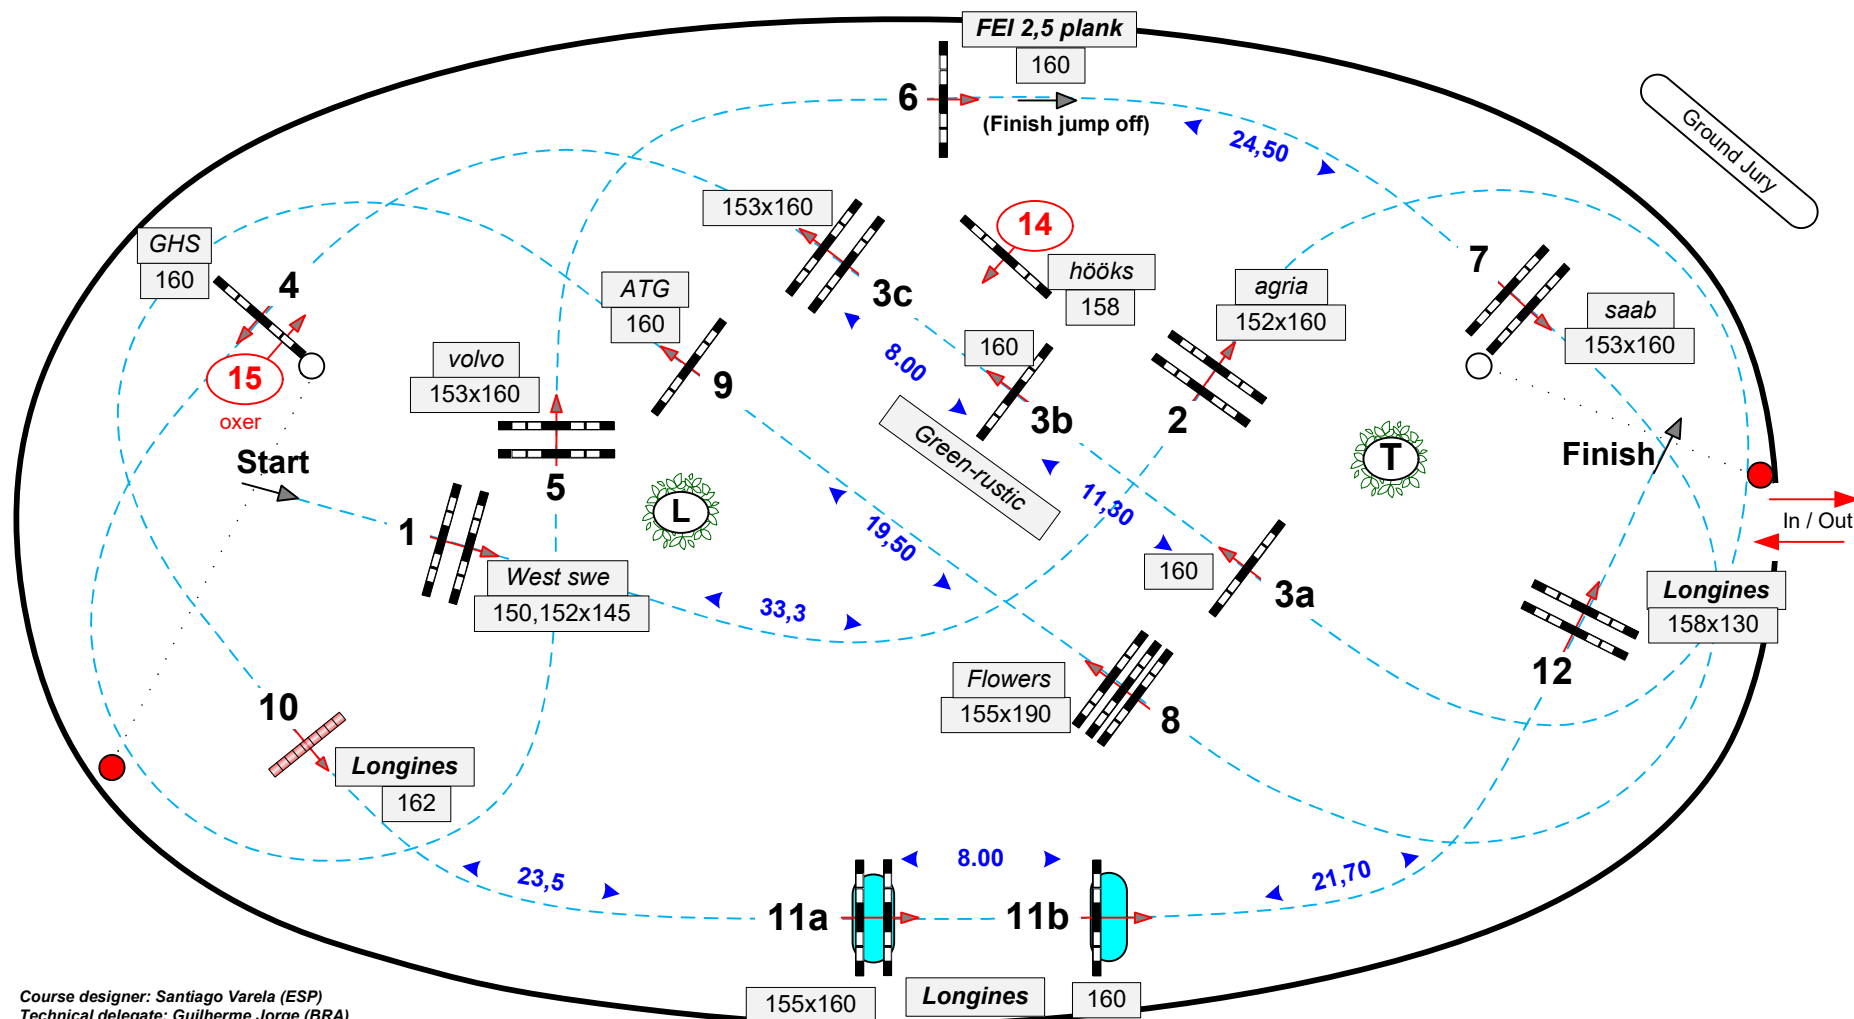

Sunday, April 7
Start 16:00

Gothenburg Horse Show 2019

Class No.: 15

Longines FEI World Cup Final III

Round B

Table: A
FEI RG /art.: 659.4 +
659.1.3.5/1.3.6/1.3.7/1.3.8/1.3.9
Height: 1,50-1,60 m

Speed: 350 m/min
Length: 395 m
Time allowed: 68 sec
Time limit: 136 sec

Obstacles: 1 - 12
Efforts: 15

Jump-off: 1 - 2 - 3a - 11a - 11b - 14 - 15 - 6
Length: 285 m
Time allowed: 49 sec
Time limit: 98 sec

Course designer: Santiago Varela (ESP)
Technical delegate: Guilherme Jorge (BRA)