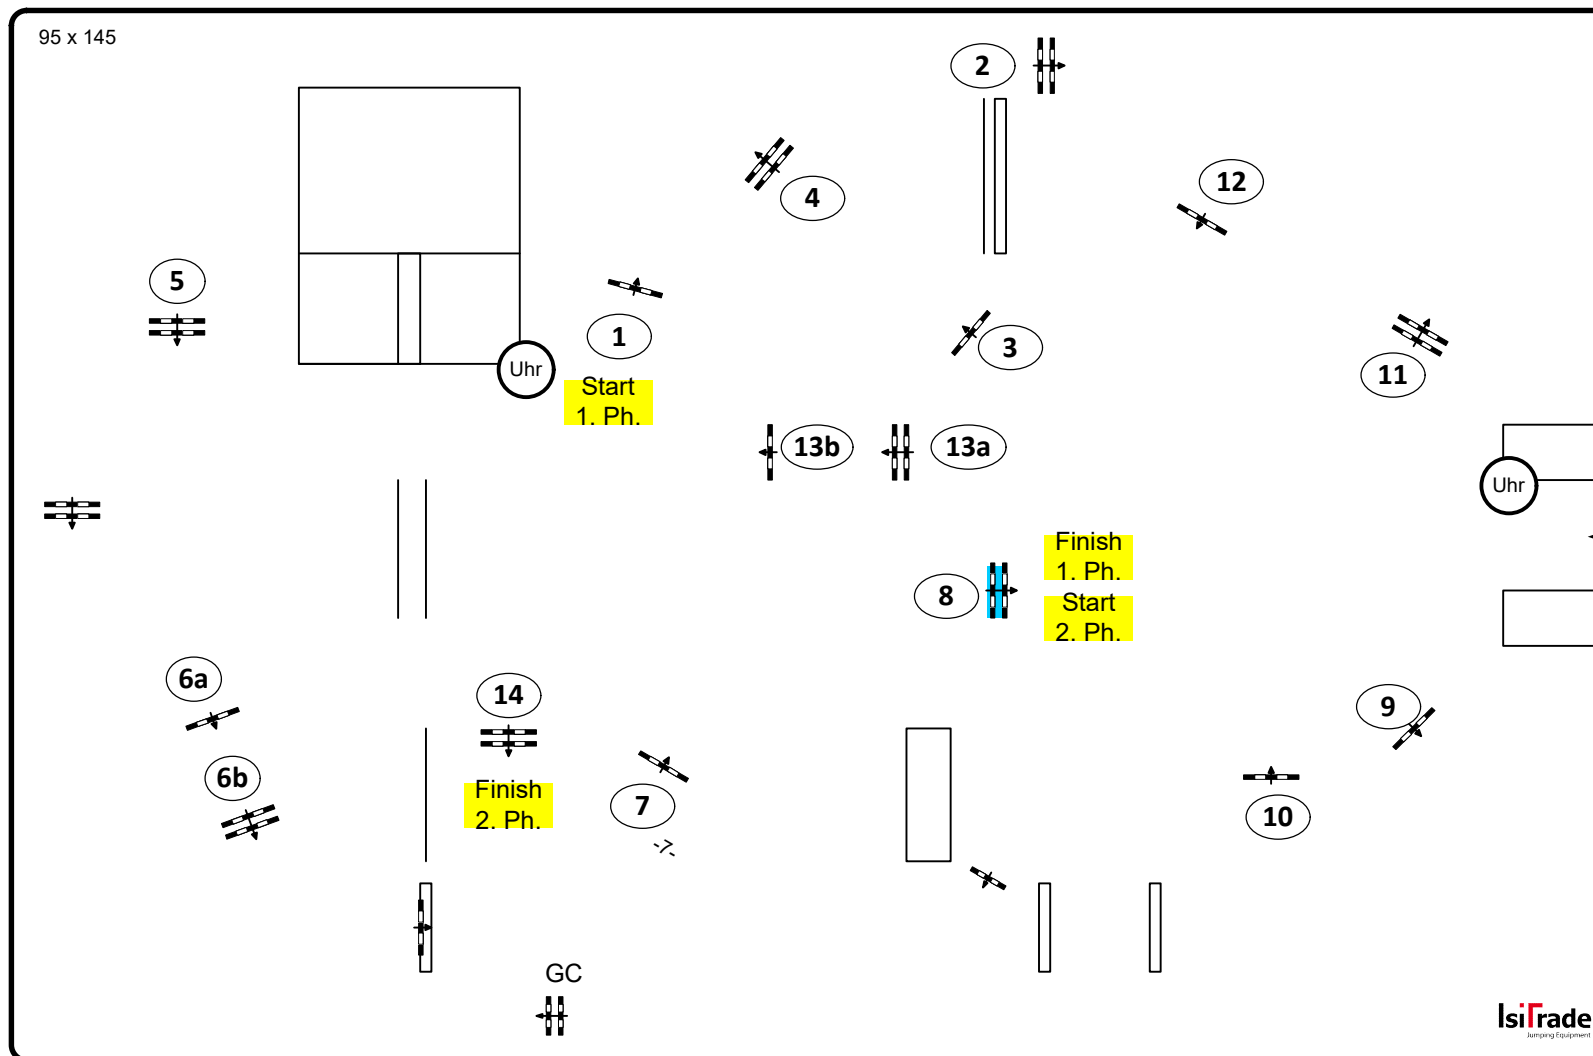

CSI5* Longines Global Champions Tour of Hamburg CSI4* / CSIYH1* / CSI AM A Hamburg 2019

Class: 09

Büttner Preis

Competition in two phases

Table: A
National RG:
FEI RG / Art. 275.1.5.3
Height: 1,45 m

Speed: 350 m/min
Length: 340 m
Time allowed: 59 sec
Time limit: 118 sec

Obstacles: 8
Efforts: 9
Penalty sec
Closed combination:

2nd Phase:
9 - 14
Length: 260 m
Time allowed: 45 sec
Time limit: 90 sec

Course Design Team:

Frank Rothenberger
Christian Wiegand
Anderson Lima
Jürgen Pilarski
Otmar Schmid
Klaus Schumacher