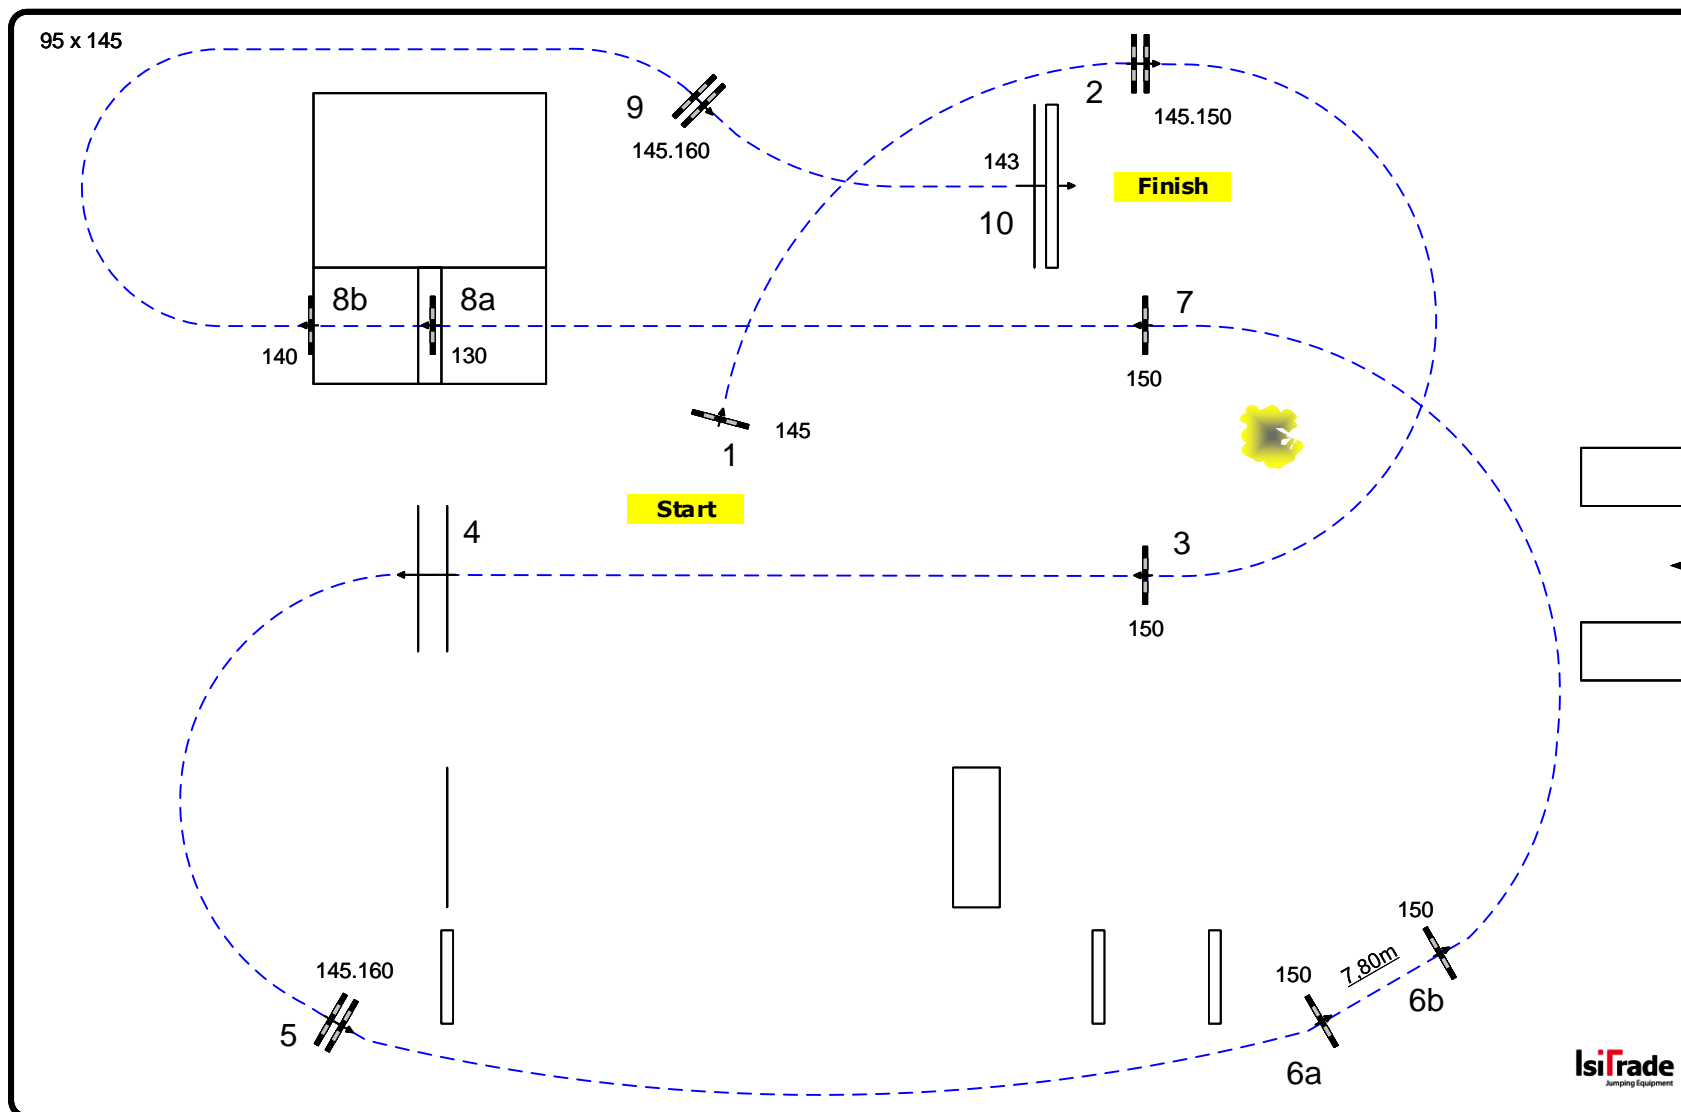

CSI5* Longines Global Champions Tour of Hamburg CSI4* / CSIYH1* / CSI Am-A Hamburg 2019

Class: 11 First Qualifier German Jumping Derby

Competition against the clock

Table:	A
National RG:	
FEI RG / Art.	238.2.1
Height:	1,45 m

Speed:	350 m/min
Length:	550 m
Time allowed:	95 sec
Time limit:	190 sec

Obstacles:	10
Efforts:	12
Penalty sec	
Closed combination:	8ab

Course Design Team:

Frank Rothenberger
Christian Wiegand
Jürgen Pilarski
Otmar Schmid
Klaus Schumacher
Anderson Lima