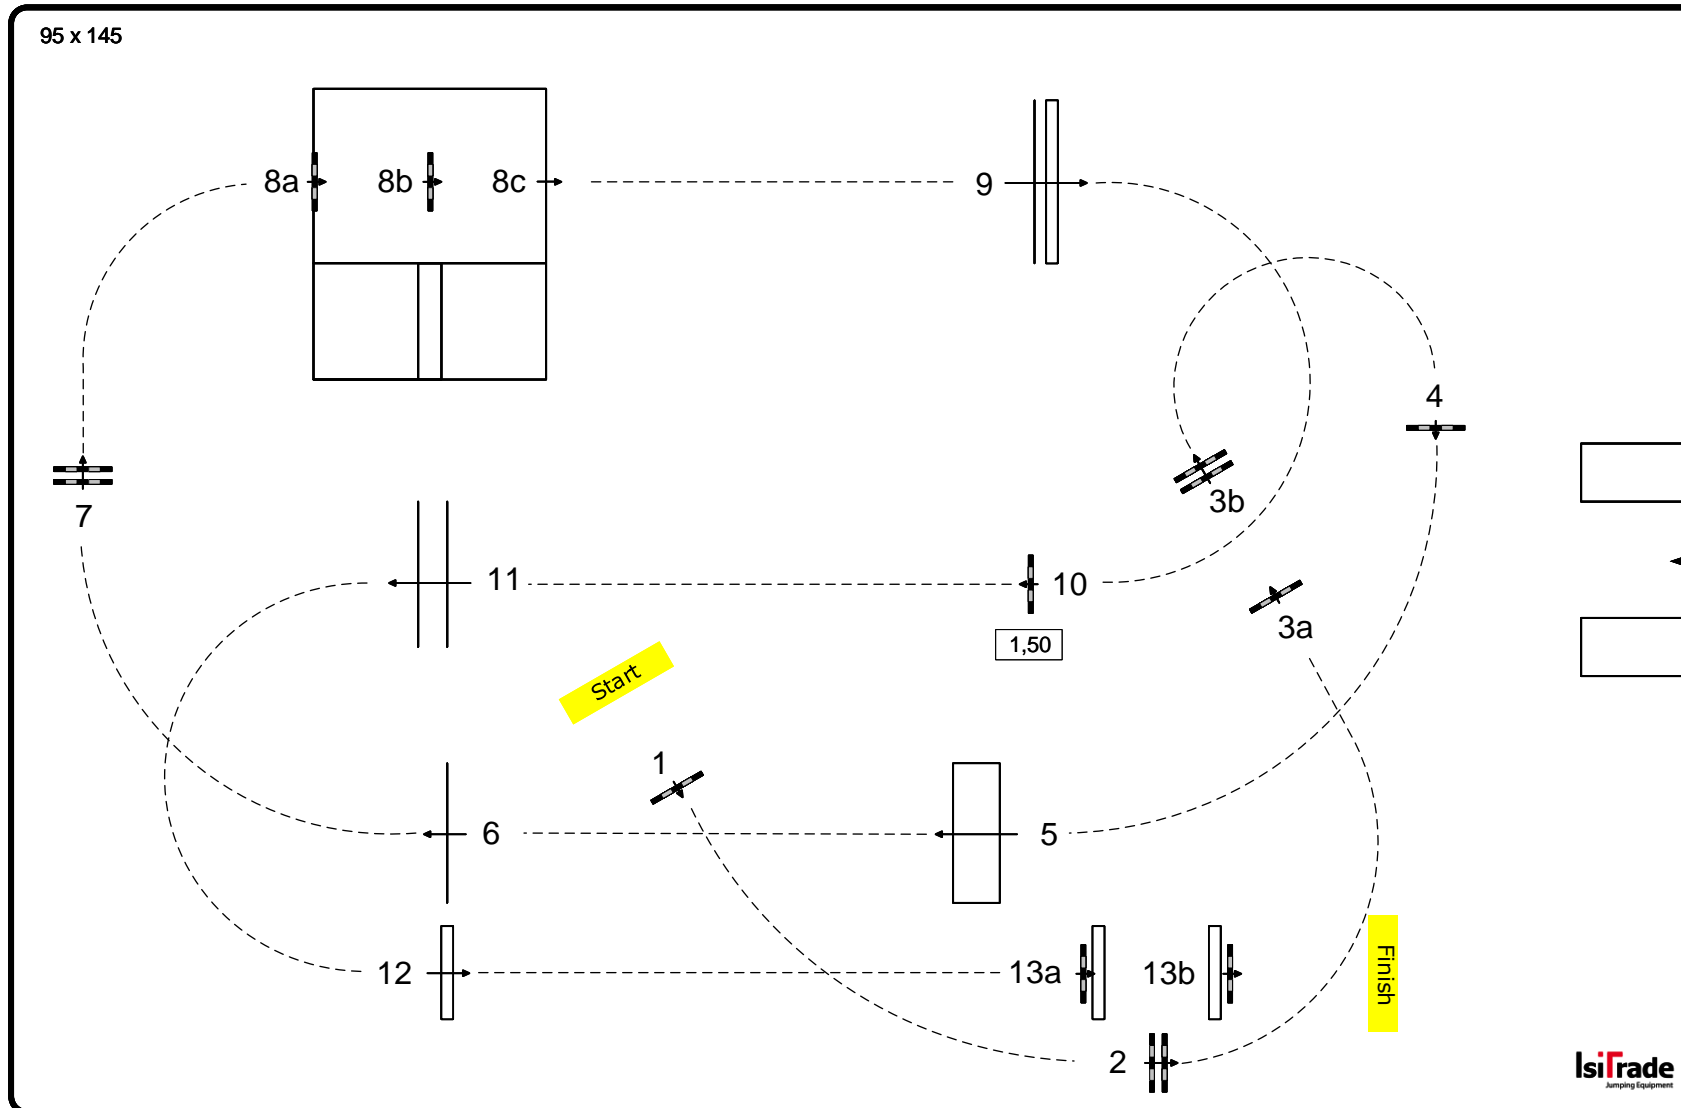

CSI5* Longines Global Champions Tour of Hamburg CSI4* / CSIYH1* / CSI AM A Hamburg 2019

Class: 12

Second Qualifier German Jumping Derby

Competition against the clock

95 x 145

Table: A
National RG:
FEI RG / Art. 238.2.2
Height: 1,50 m

Speed: 350 m/min
Length: 720 m
Time allowed: 124 sec
Time limit: 248 sec

Obstacles: 13
Efforts: 17

Course Design Team:

Frank Rothenberger
Christian Wiegand
Anderson Lima
Jürgen Pilarski
Otmar Schmid
Klaus Schumacher