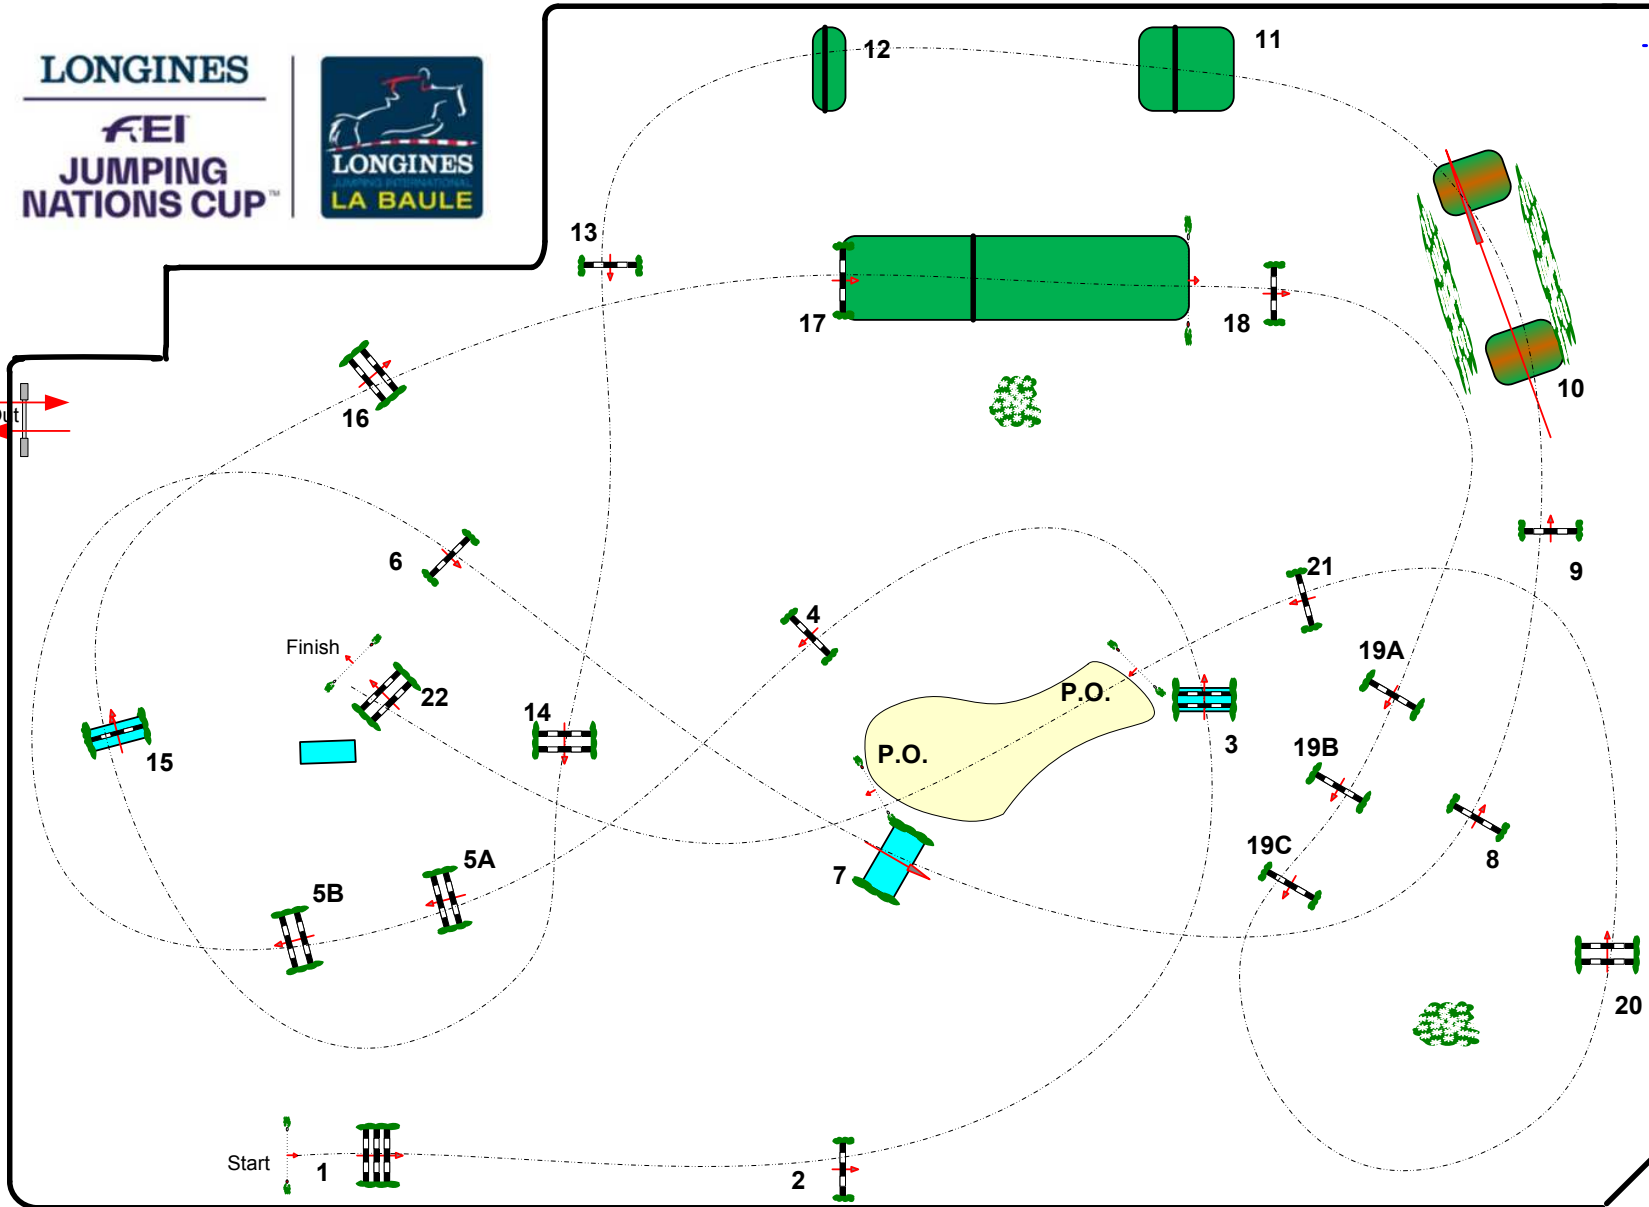

La Baule

# LONGINES JUMPING INTERNATIONAL DE LA BAULE 2019

Stade François André

EP N°11

LONGINES

FEI JUMPING NATIONS CUP™

In / Out

**Derby de La Baule**  
**Prix Région des pays de Loire**  
**19 May 2018**  
**Start: 13:30**

Table: A  
 National RG:  
 FEI RG / Art. 238.2.1  
 Height: 1,45 m

Speed: 400 m/min  
 Length: 1000 m  
 Time allowed: 150 sec  
 Time limit: 300 sec

Obstacles: 22  
 Efforts: 26  
 Penalty sec  
 Closed combination: N° 10