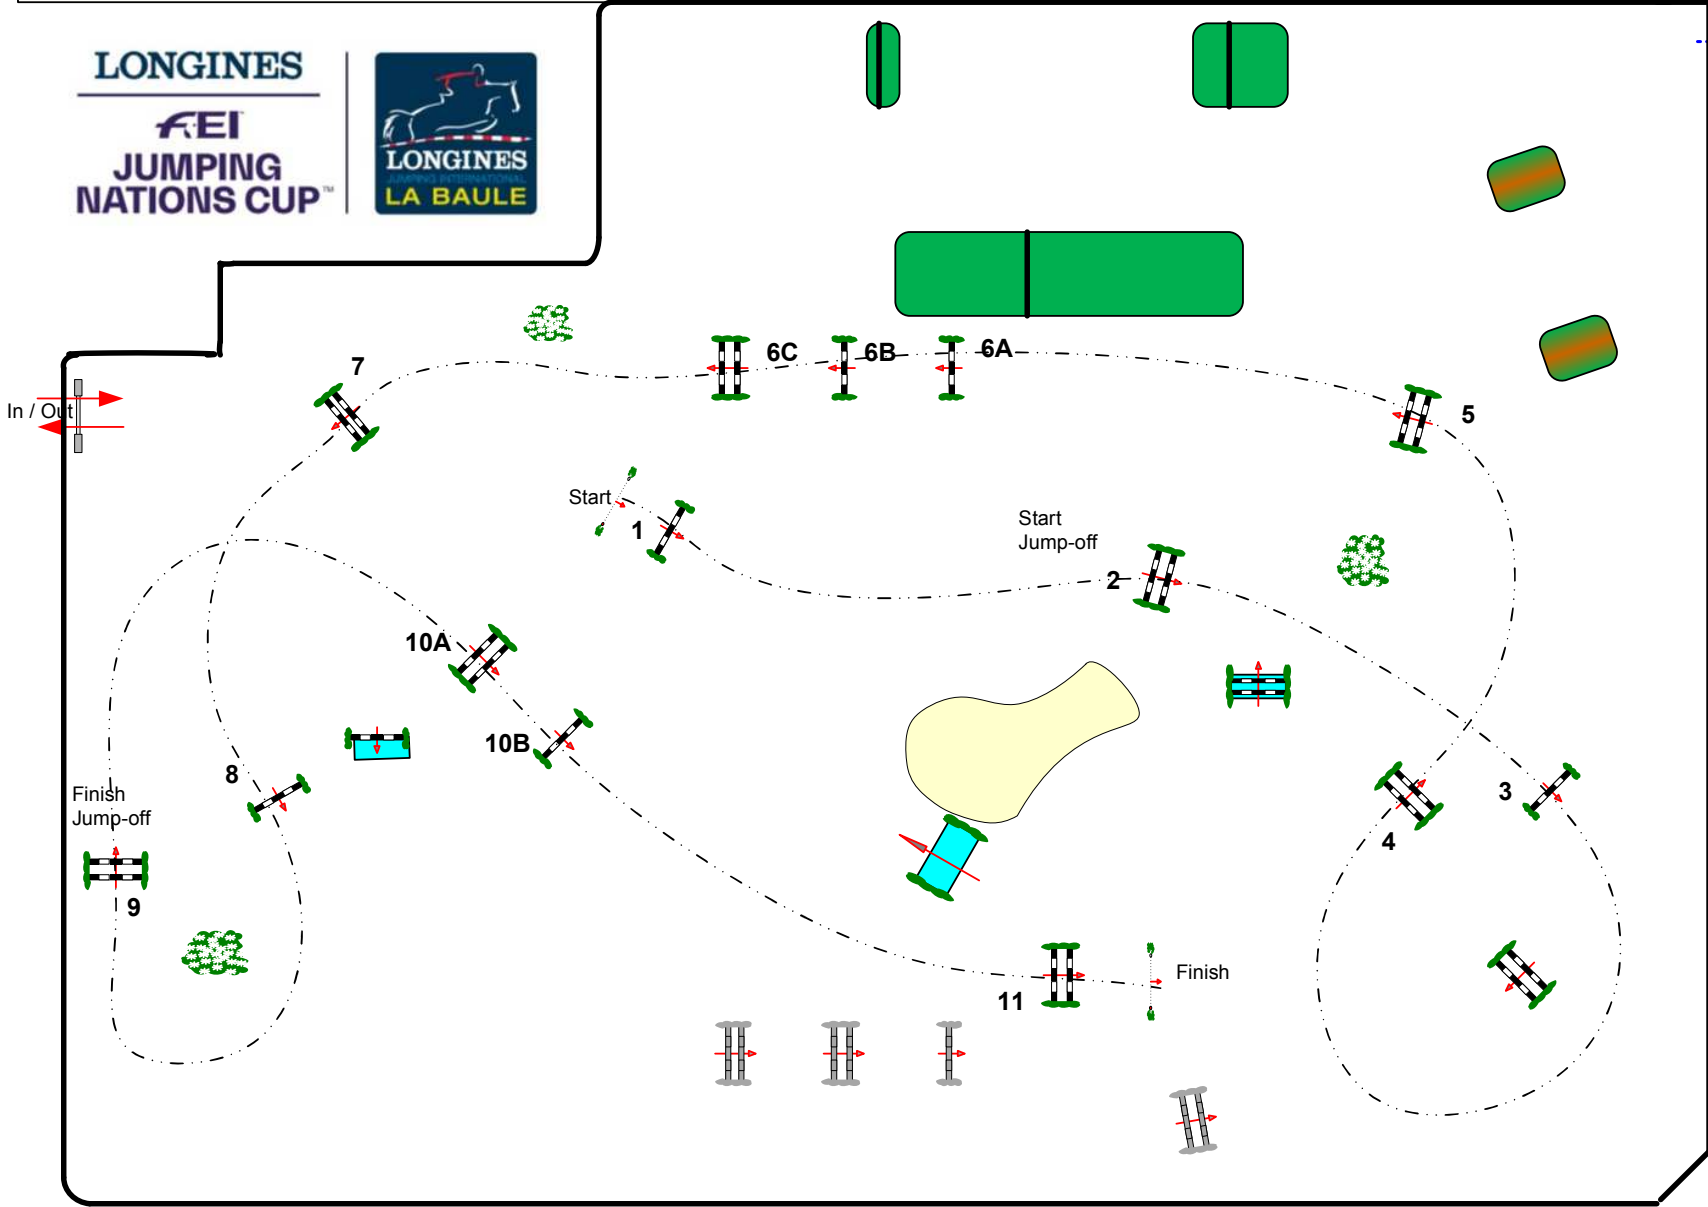

La Baule

LONGINES JUMPING INTERNATIONAL DE LA BAULE 2019

Stade François André

EP N°13

Prix Horse Pilot
Competition with one jump-off
19 May 2019
Start: 8:00

Table: 300
 National RG:
 FEI RG / Art. 238.2.2
 Height: 1,20 m

Speed: 350 m/min
 Length: 440 m
 Time allowed: 76 sec
 Time limit: 152 sec

Obstacles:
 Efforts:
 Penalty sec
 Closed combination:

1st Jump-off:
2.3.4.6BC.10B.9.
 Length: 300 m
 Time allowed: 52 sec
 Time limit: 104 sec