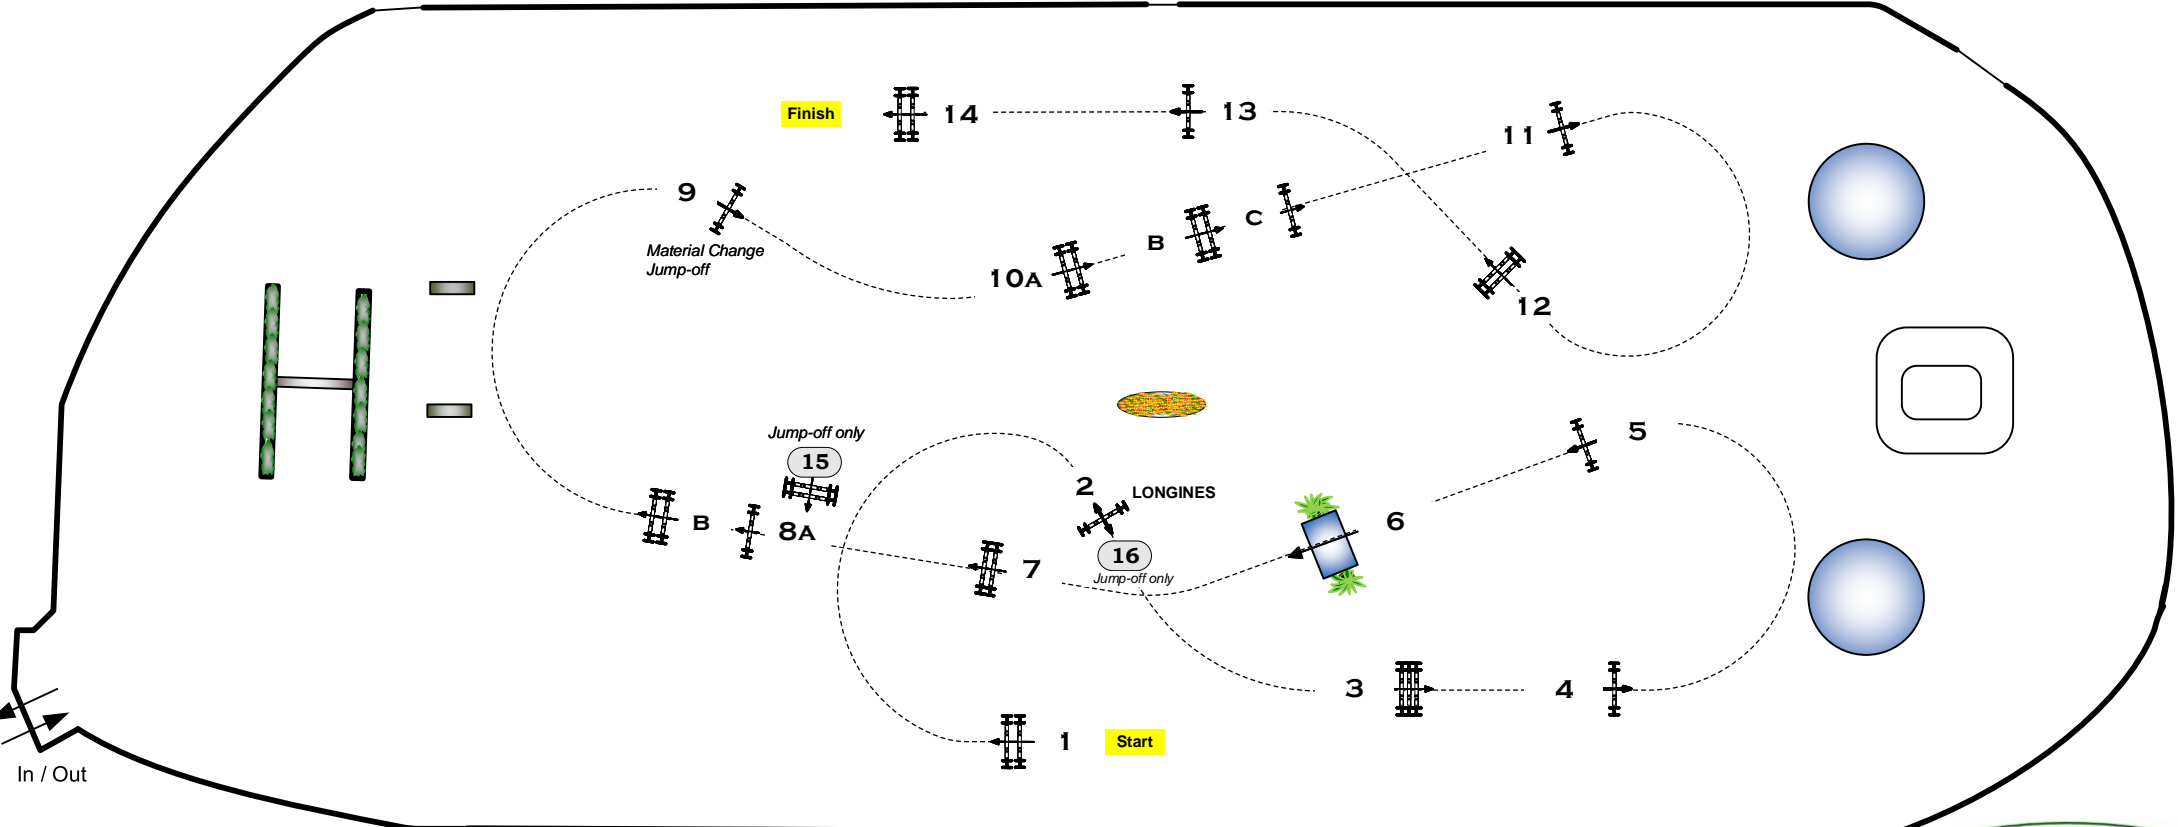

18

Stena Line DUBLIN HORSE SHOW

Class No.: 18 The Longines International Grand Prix of Ireland Competition with one jump-off Sunday 11 August 2019 Start: 0:00

Table: A	Speed: 400 m/min	Obstacles: 1-14	Jump-off if required:: 9-(15)-(16)-10bc-11-12-13.
	Length: 0 m		Length: 0 m
FEI RG / Art. 238.2.2	Time allowed: 0 sec		Time allowed: 0 sec
Height: 1,45-1,65 m	Time limit: 0 sec		Time limit: 0 sec