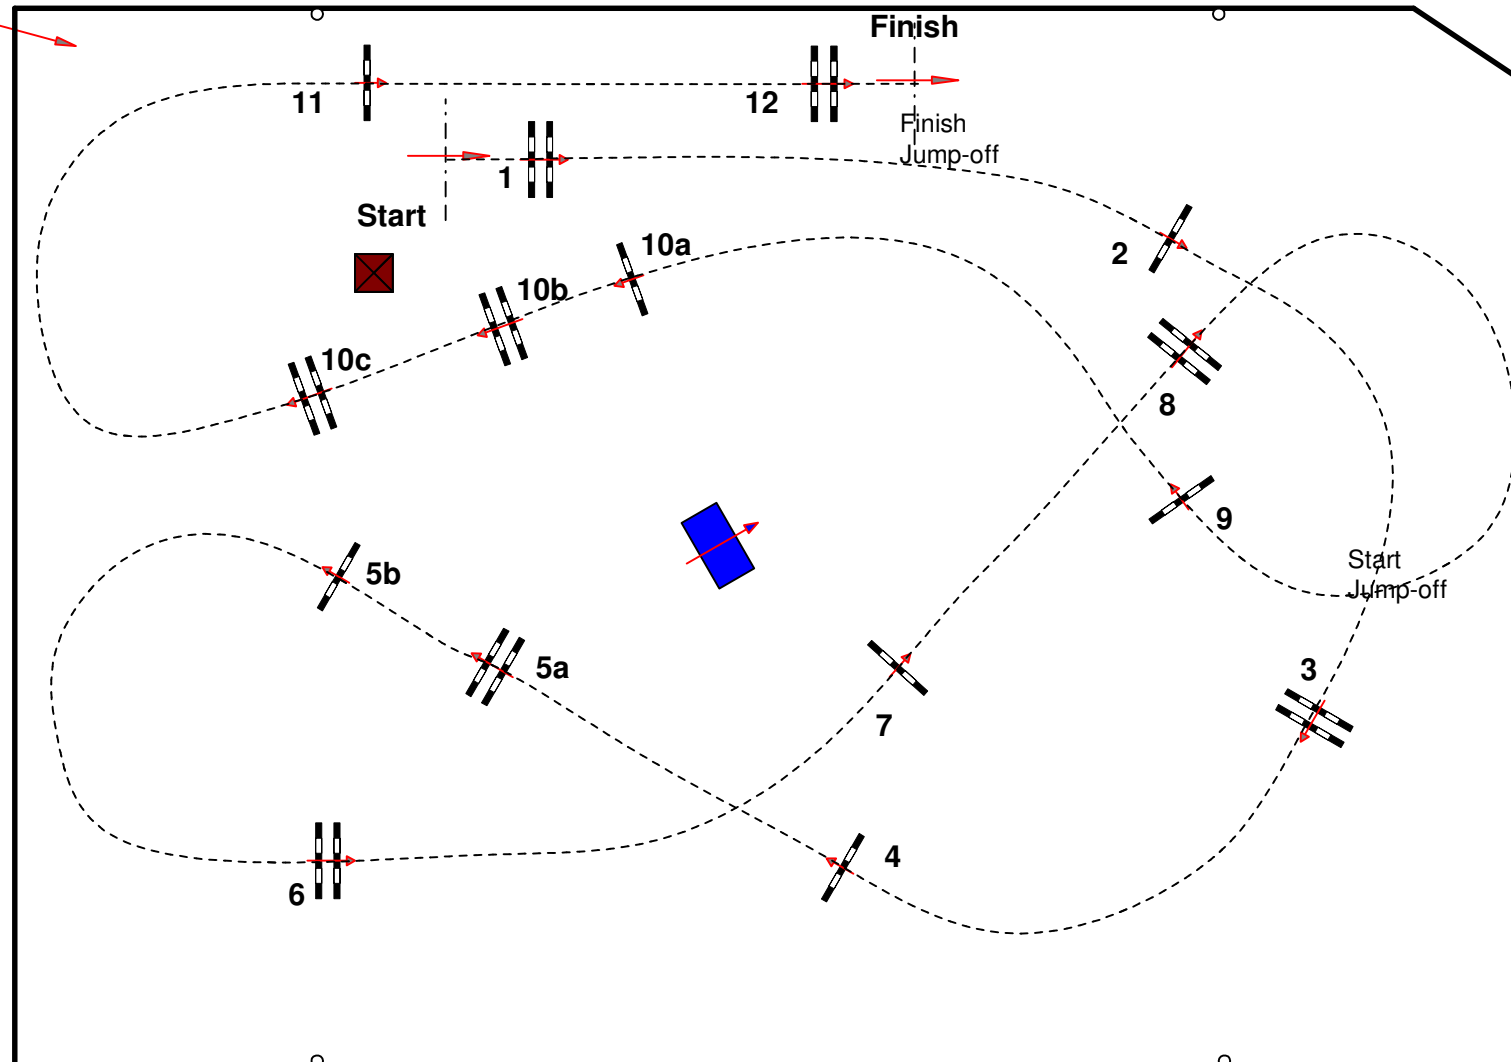

CSI** Twente 2019

Roelofsen Horse Trucks Grand Prix

Class No.: 19 Grand Prix Competition with one jump-off Saturday 22 June 2019

Table: A
FEI RG / Art. 238.2.2

Speed: 375 m/min
Length: 500 m
Time allowed: 80 sec
Time limit: 160 sec

Obstacles: 12
Efforts: 15

Jump Off:: 3-4-5a-7-10a-10b-12
Length: 300 m
Time allowed: 48 sec
Time limit: 96 sec

Ground Jury