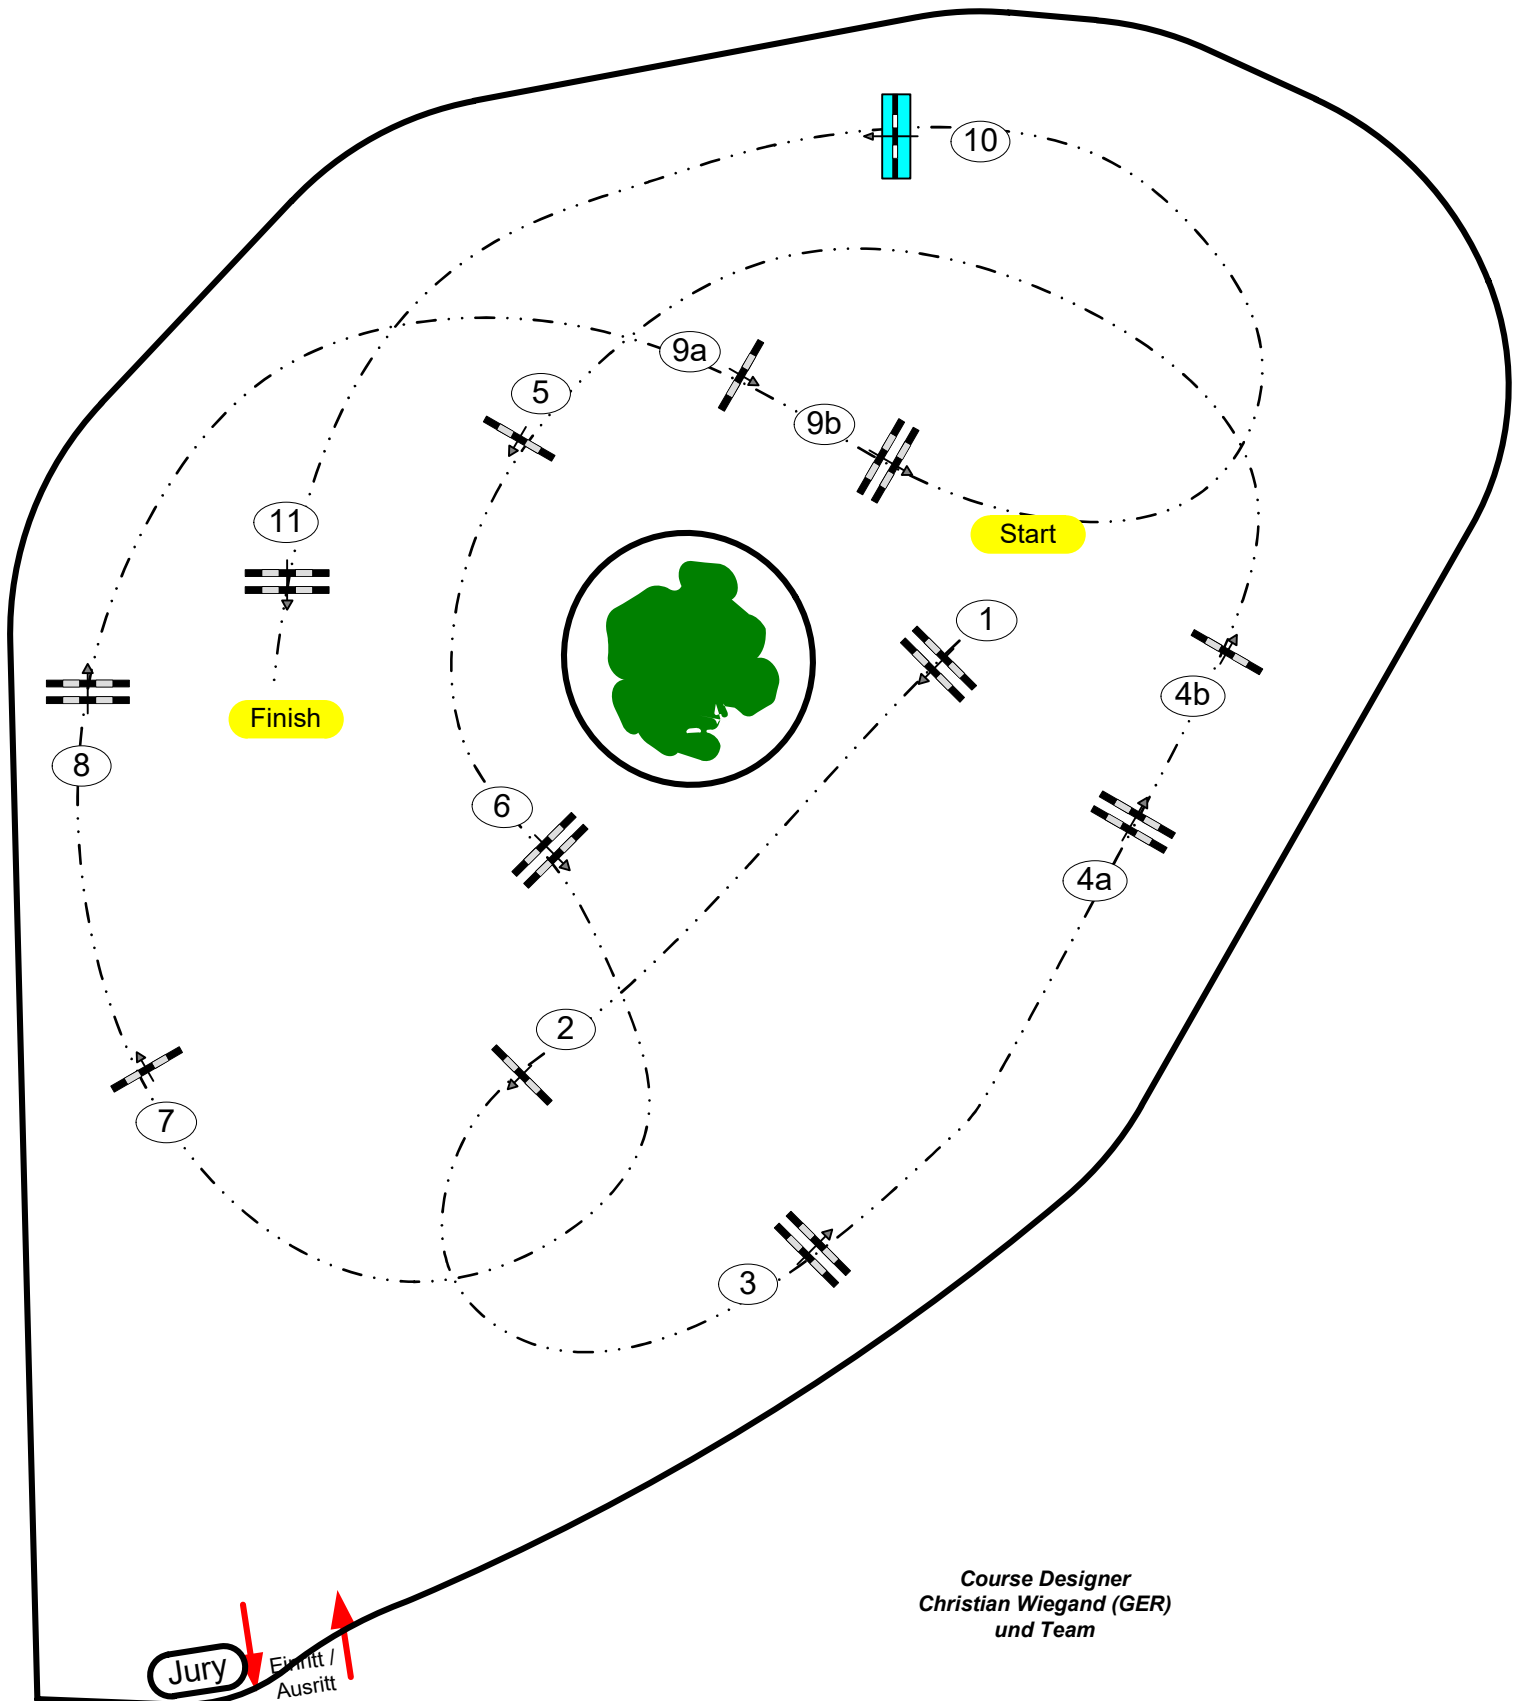

CSI***Paderborn 2019

Class No.: 01

Opening Class Competition against the clock

Table: A
National RG:
FEI RG / Art. 238.2.1
Height: 1,40 m

Speed: 350 m/min
Length: 400 m
Time allowed: 69 sec
Time limit: 138 sec

1st Jump-off:
Length: 0 m
Time allowed: 0 sec
Time limit: 0 sec

Course Designer
Christian Wiegand (GER)
und Team