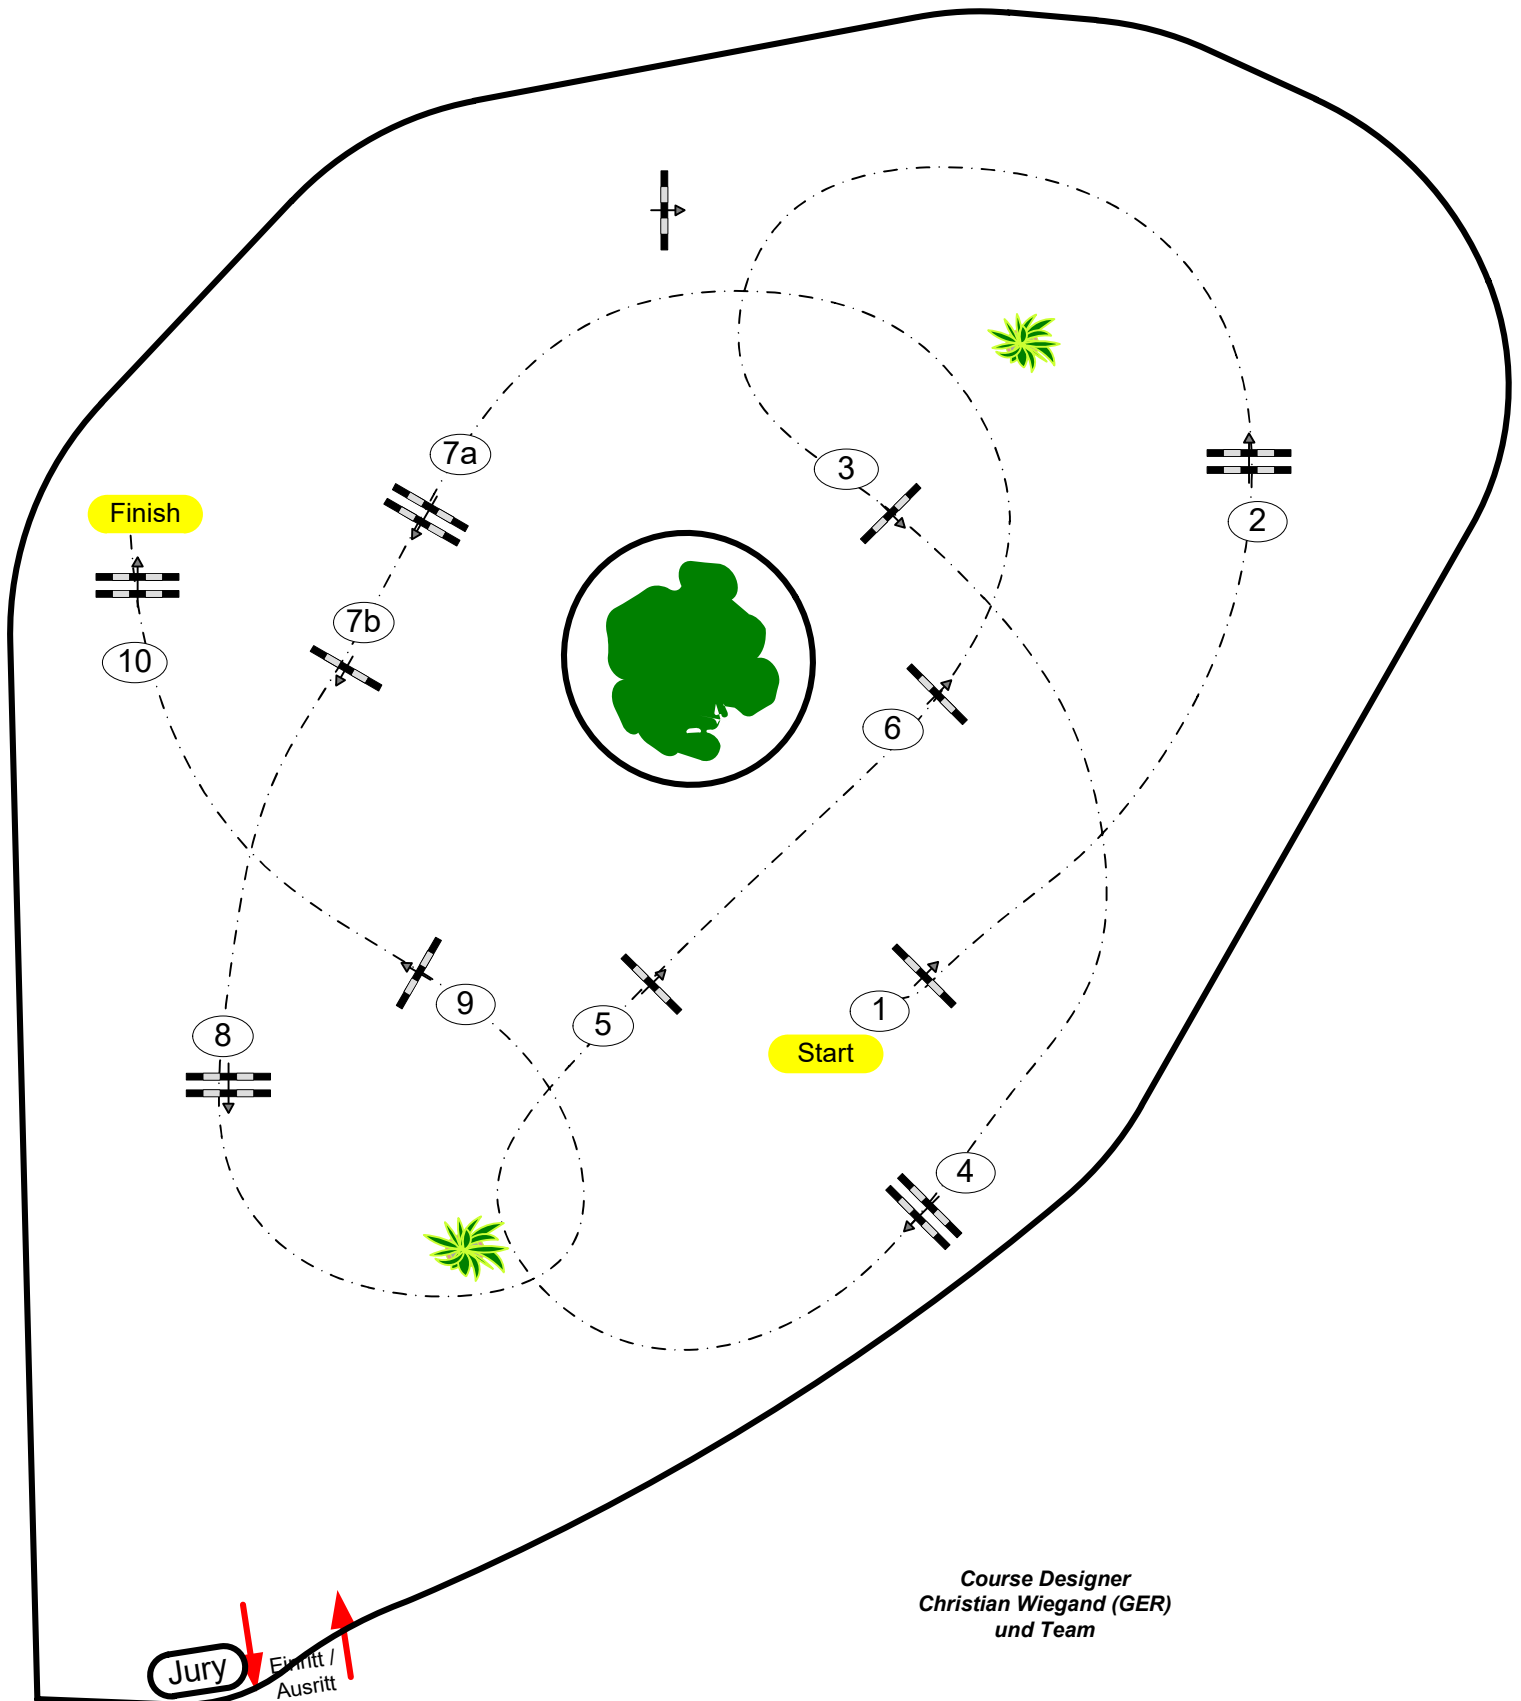

Class No.: 29

Growi Springferde Trophy Klasse M*

Table: A
 National RG: 363,1
 FEI RG / Art.
 Height: 1,25 m

Speed: 350 m/min
 Length: 440 m
 Time allowed: 76 sec
 Time limit: 152 sec

second round: 0
 Length: 0 m
 Time allowed: 0 sec.
 Time limit: 0 sec.