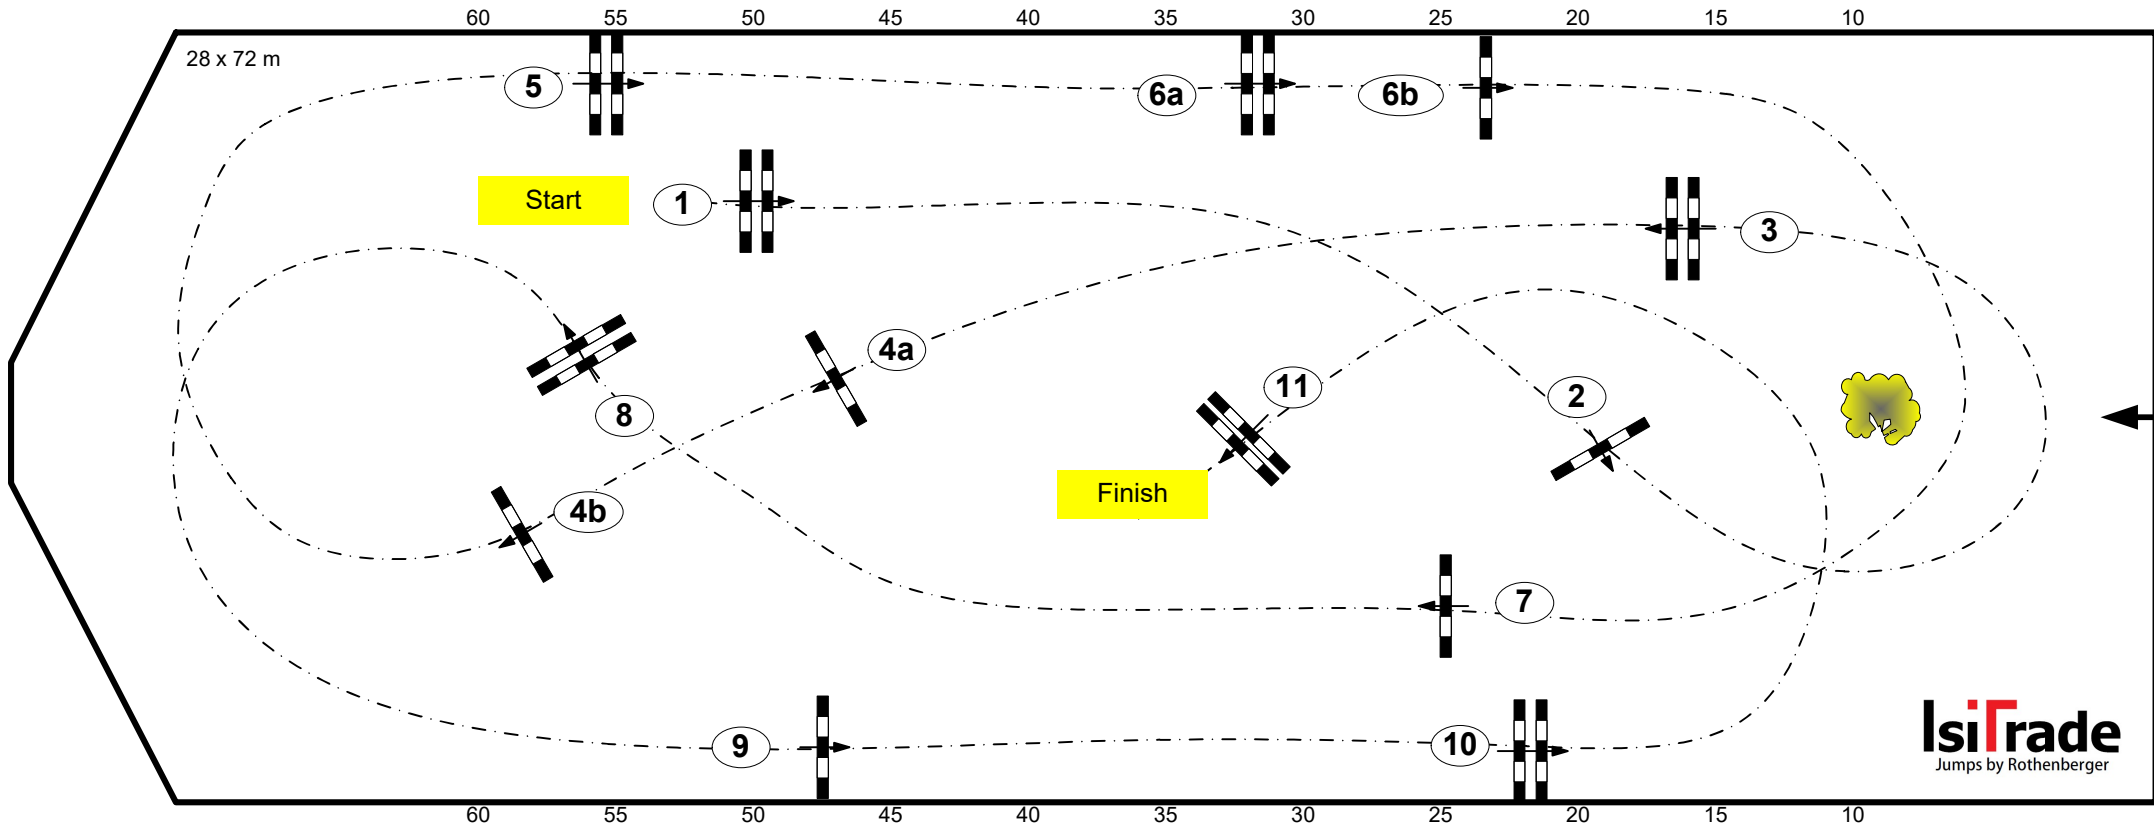

CSI4* MUNICH INDOORS 2019

Class No.: 01

Opening Competition

Competition against the clock

Table: A
 National RG: 501 A 1
 FEI RG / Art.
 Height: 1,40 m

Speed: 350 m/min
 Length: 380 m
 Time allowed: 66 sec
 Time limit: 132 sec

Obstacles: 11
 Efforts: 13
 Penalty sec:
 Closed combination:

1st Jump-off:
 Length: 0 m
 Time allowed: 0 sec
 Time limit: 0 sec

IsiGrade
 Jumps by Rothenberger