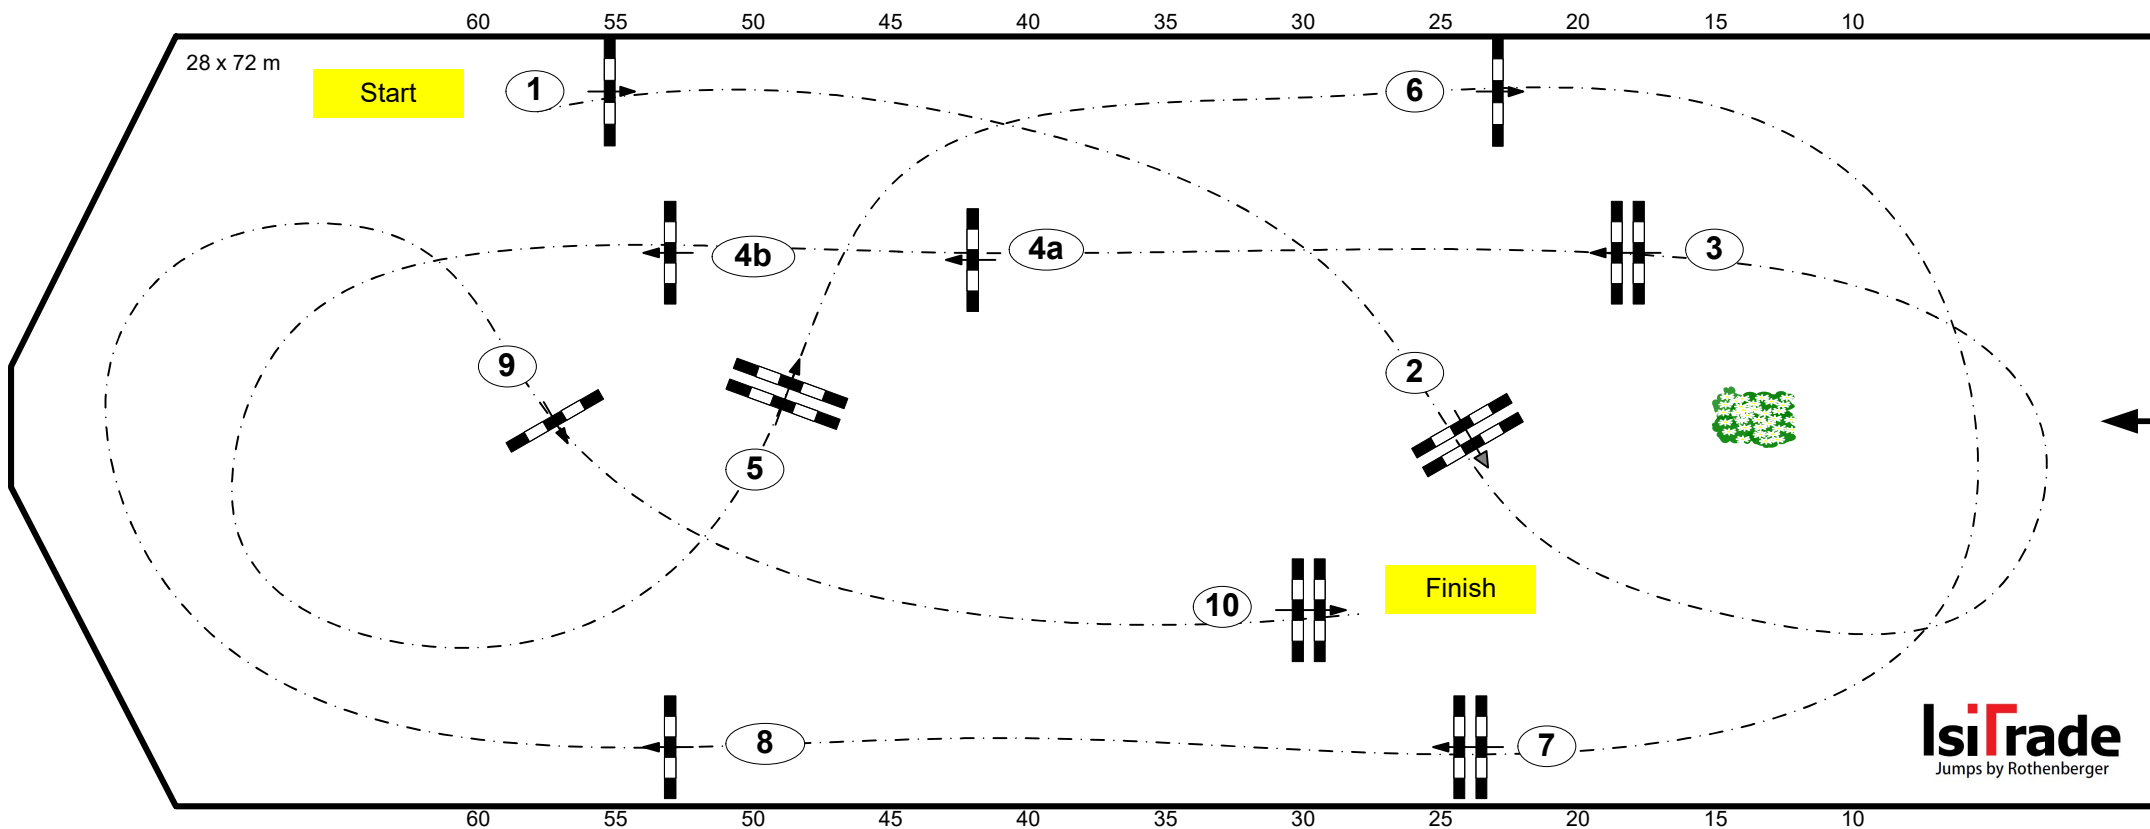

# CSI4\* MUNICH INDOORS 2019

Class No.: 13/16/19 Spooks SML Tour Competition against the clock

Table: A  
National RG:  
FEI RG / Art. 238.2.1  
Height: 1,15/1,25/1,40 m

Speed: 350 m/min  
Length: 360 m  
Time allowed: 62 sec  
Time limit: 124 sec

Obstacles: 10  
Efforts: 11  
Penalty sec:  
Closed combination:

1st Jump-off:  
Length: 0 m  
Time allowed: 0 sec  
Time limit: 0 sec

IsiGrade  
Jumps by Rothenberger