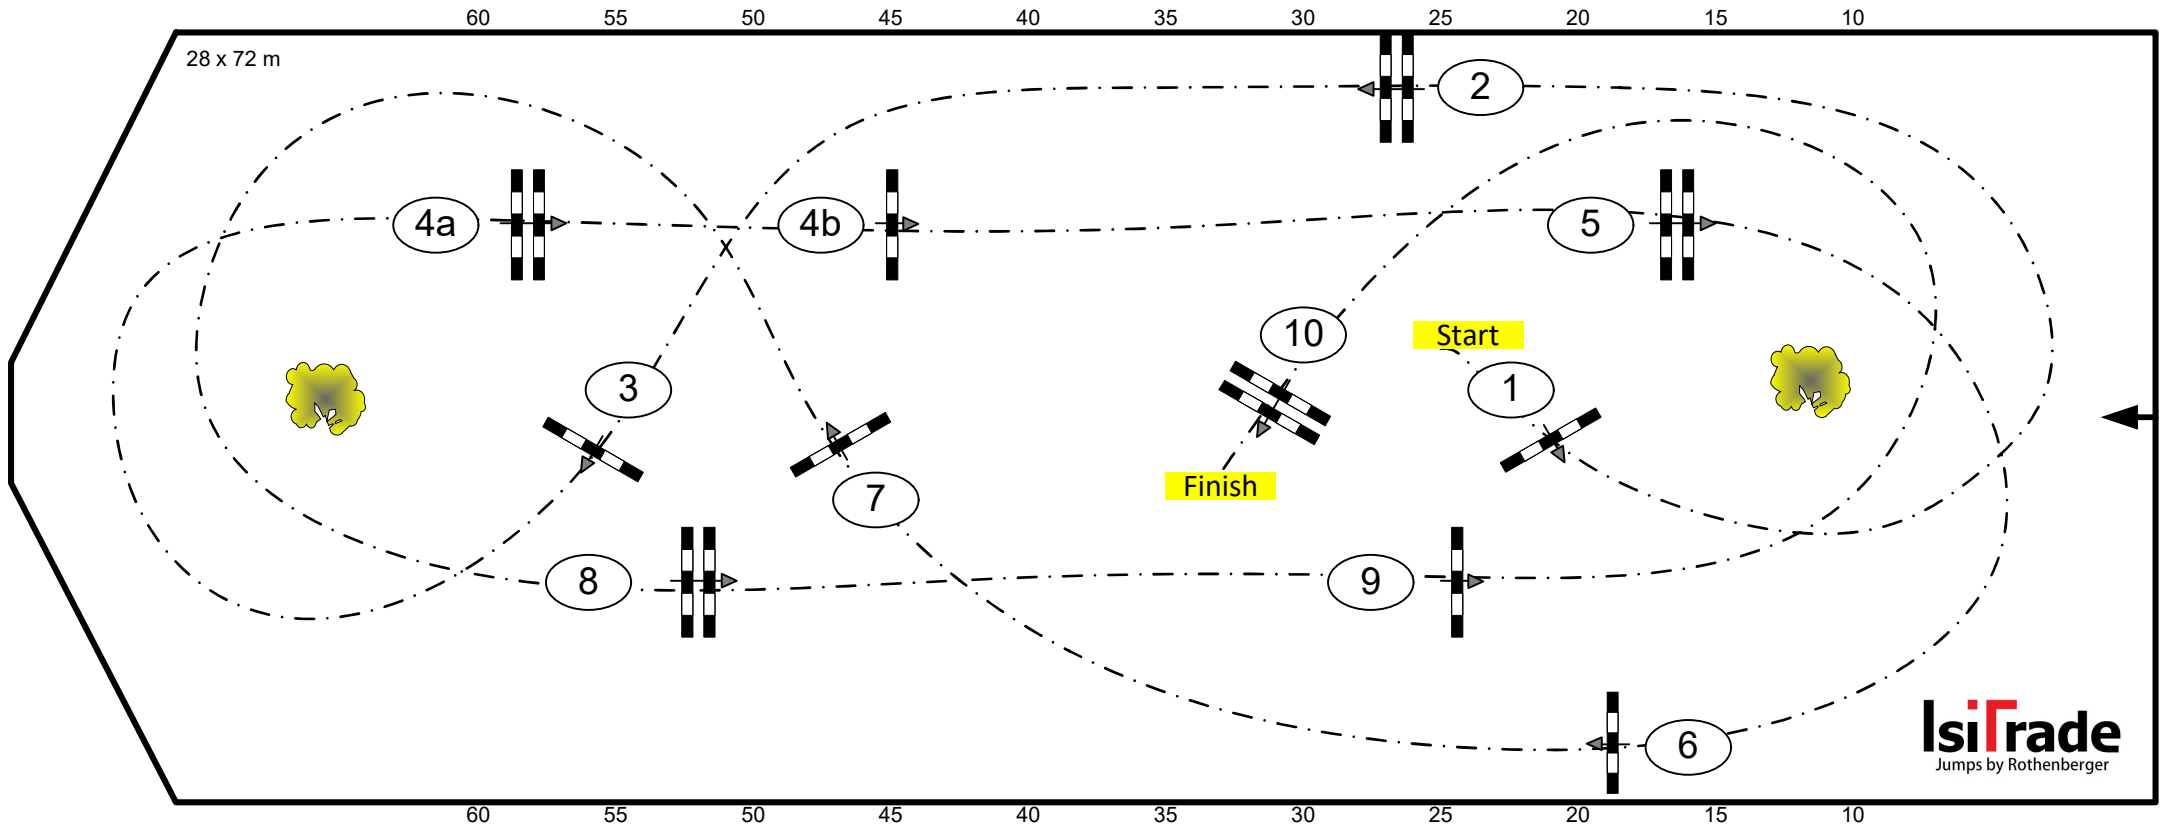

CSI4* MUNICH INDOORS 2019

Class No.: 14/17/20

Spooks Amateur Tour

Competition against the clock

Table: A
 National RG:
 FEI RG / Art. 238.2.1
 Height: 1,15/1,25/1,40 m

Speed: 350 m/min
 Length: 375 m
 Time allowed: 65 sec
 Time limit: 130 sec

Obstacles: 10
 Efforts: 11
 Penalty sec:
 Closed combination:

1st Jump-off:
 Length: 0 m
 Time allowed: 0 sec
 Time limit: 0 sec

IsiTrade
 Jumps by Rothenberger