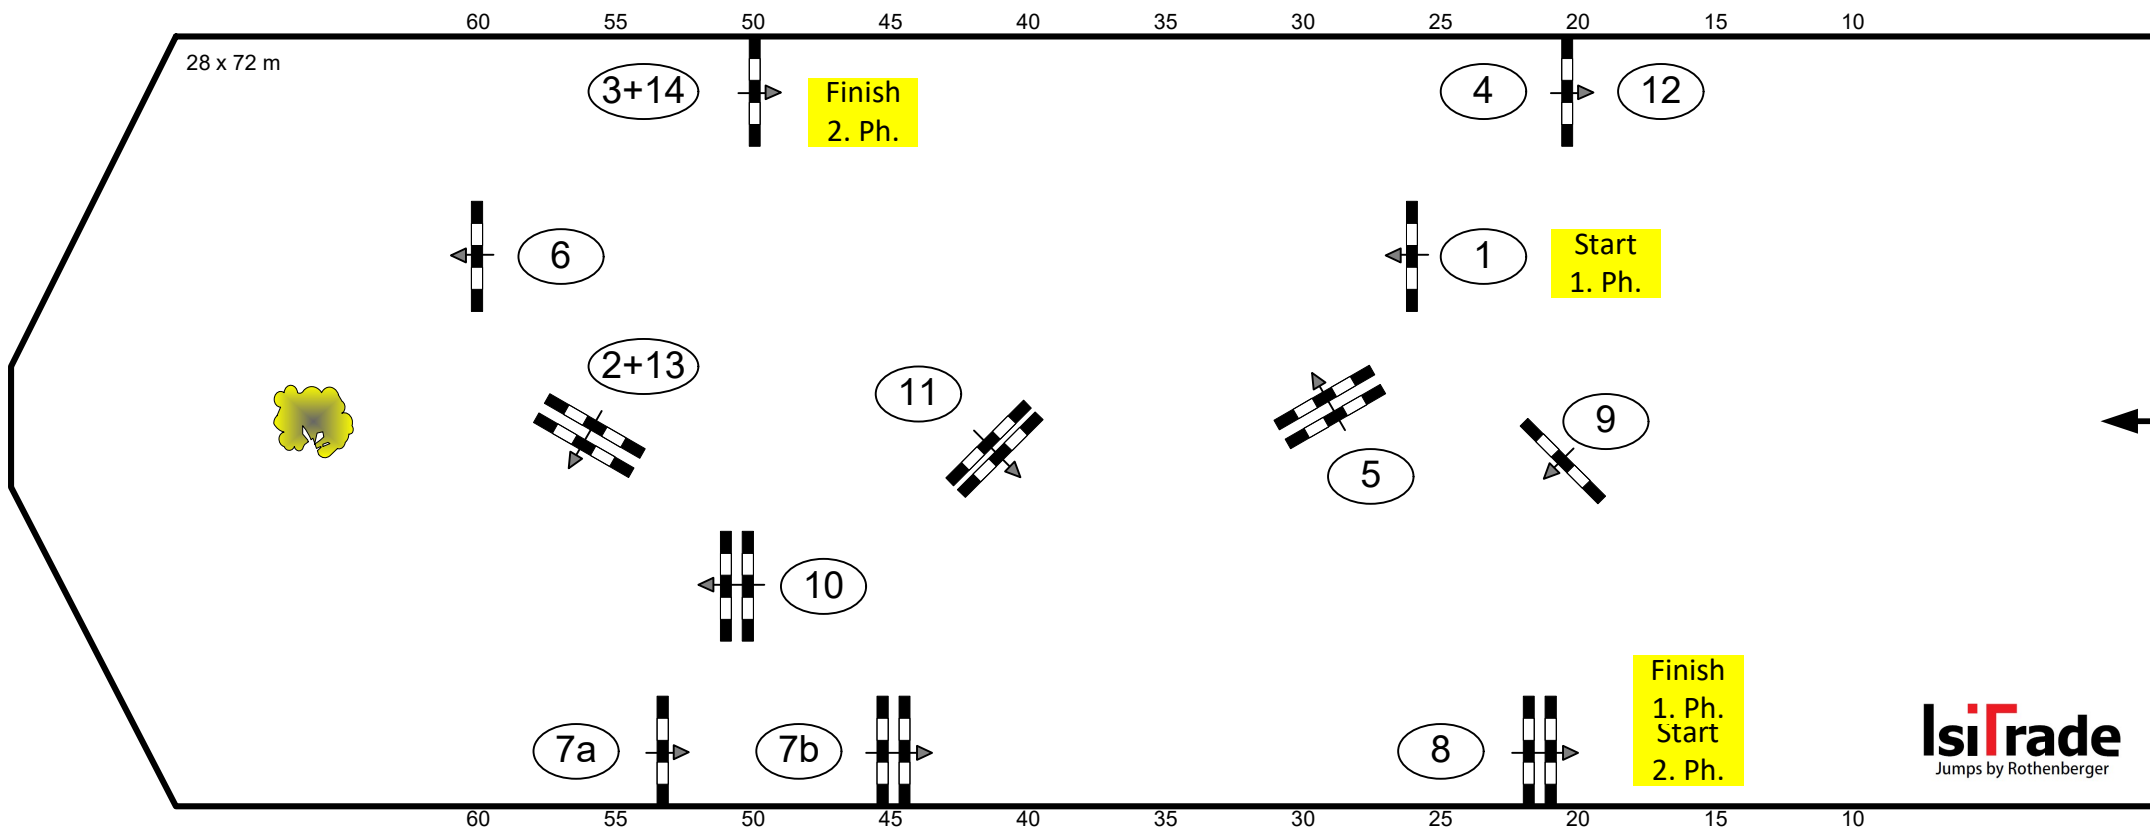

CSI4* MUNICH INDOORS 2019

Class No.: 21

Spooks Amateur Tour

Competition in two Phases

Table: A
 National RG:
 FEI RG / Art. 274.1.5.3
 Height: 1,40 m

Speed: 350 m/min
 Length: 290 m
 Time allowed: 50 sec
 Time limit: 100 sec

Obstacles: 8
 Efforts: 9
 Penalty sec:
 Closed combination:

2nd Phase: **9 - 14**
 Length: 260 m
 Time allowed: 45 sec
 Time limit: 90 sec

IsiTrade
 Jumps by Rothenberger