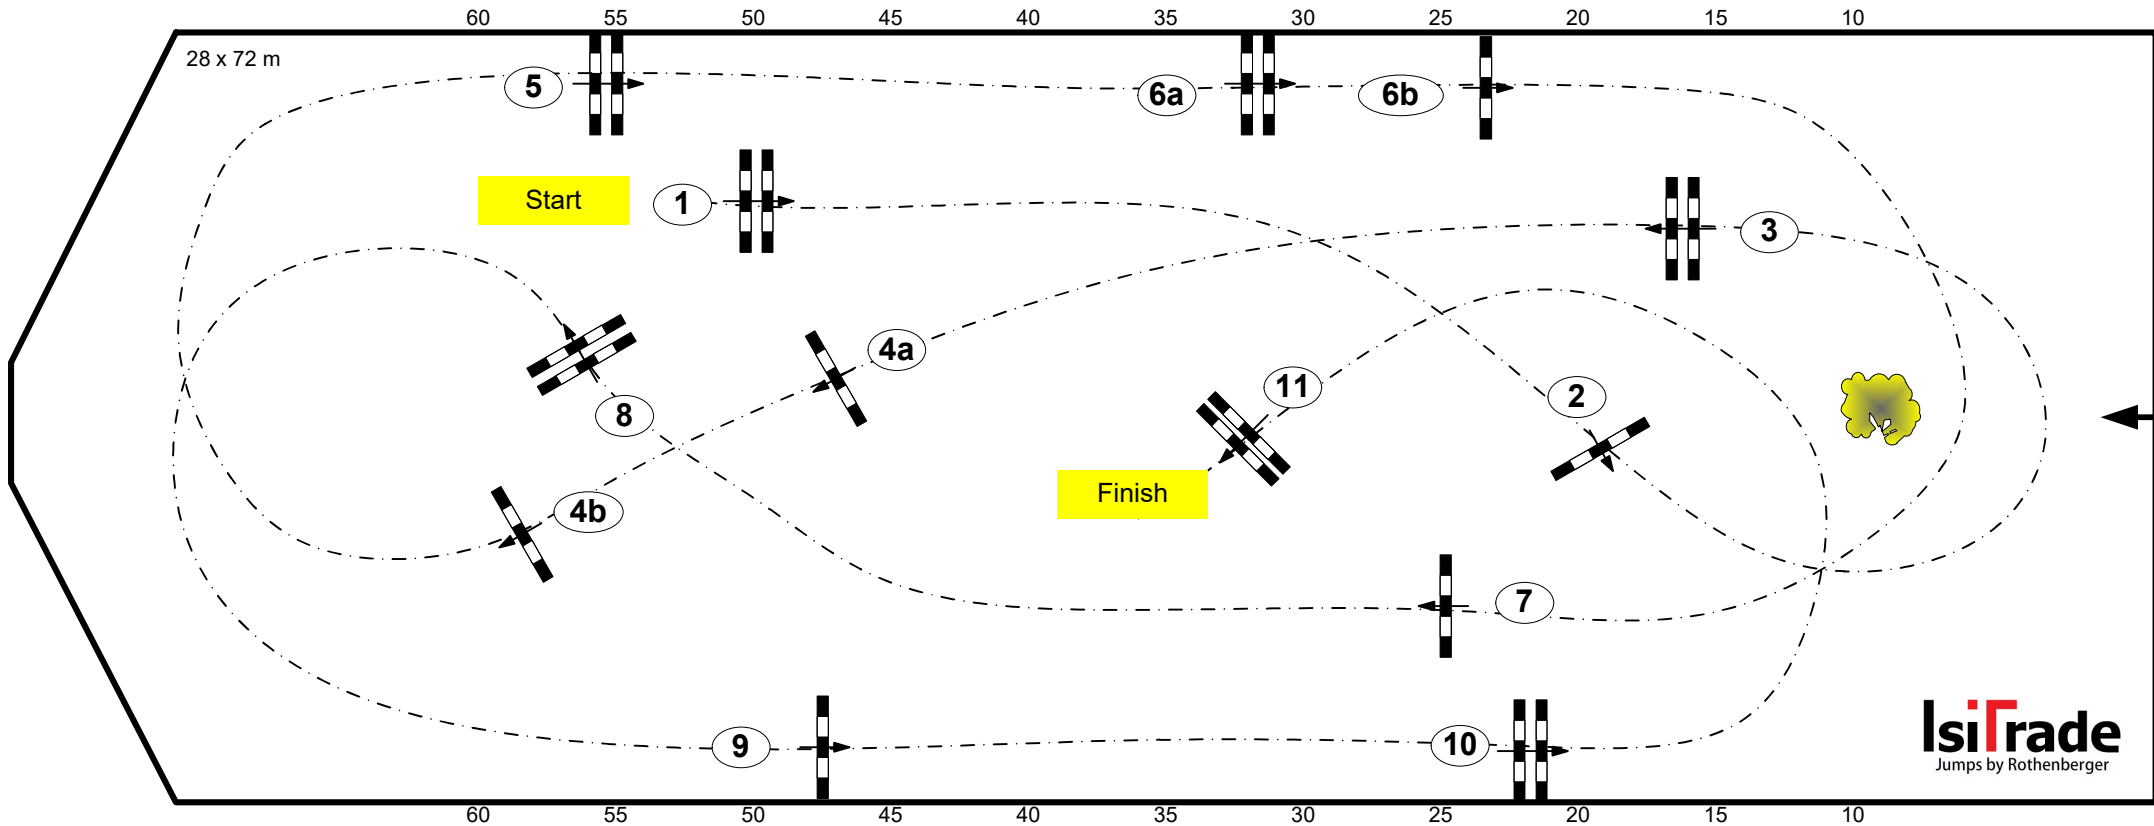

CSI4* MUNICH INDOORS 2019

Class No.: 28

Bayern Championat

Competition against the clock

Table: A
 National RG: 501 A 1
 FEI RG / Art.
 Height: 1,40 m

Speed: 350 m/min
 Length: 380 m
 Time allowed: 66 sec
 Time limit: 132 sec

Obstacles: 11
 Efforts: 13
 Penalty sec:
 Closed combination:

1st Jump-off:
 Length: 0 m
 Time allowed: 0 sec
 Time limit: 0 sec

IsiGrade
 Jumps by Rothenberger