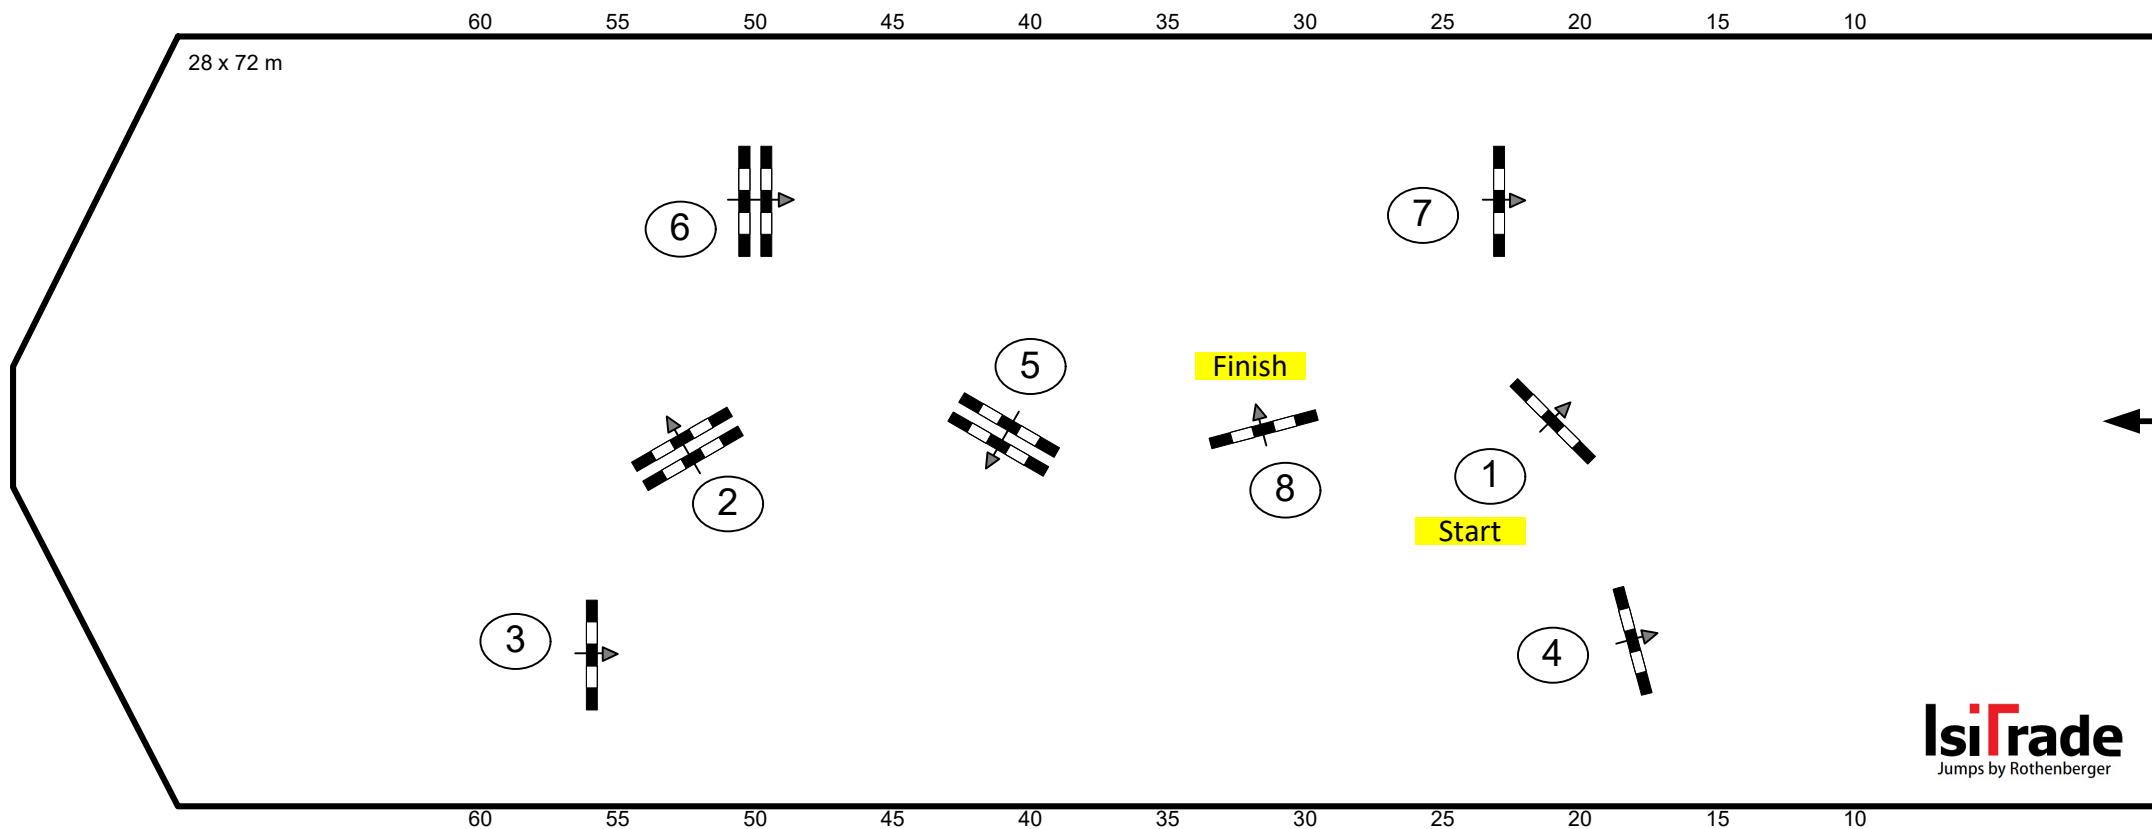

CSI4* MUNICH INDOORS 2019

Class No.: 30

Pony Cup

Stilspringprüfung und FZ

Table: A
National RG:
FEI RG / Art.
Height: 0,75/0.95 m

Speed: 350 m/min
Length: 380 m
Time allowed: 66 sec
Time limit: 132 sec

Obstacles: 8
Efforts: 8
Penalty sec:
Closed combination:

1st Jump-off:
Length: 0 m
Time allowed: 0 sec
Time limit: 0 sec

IsiGrade
Jumps by Rothenberger