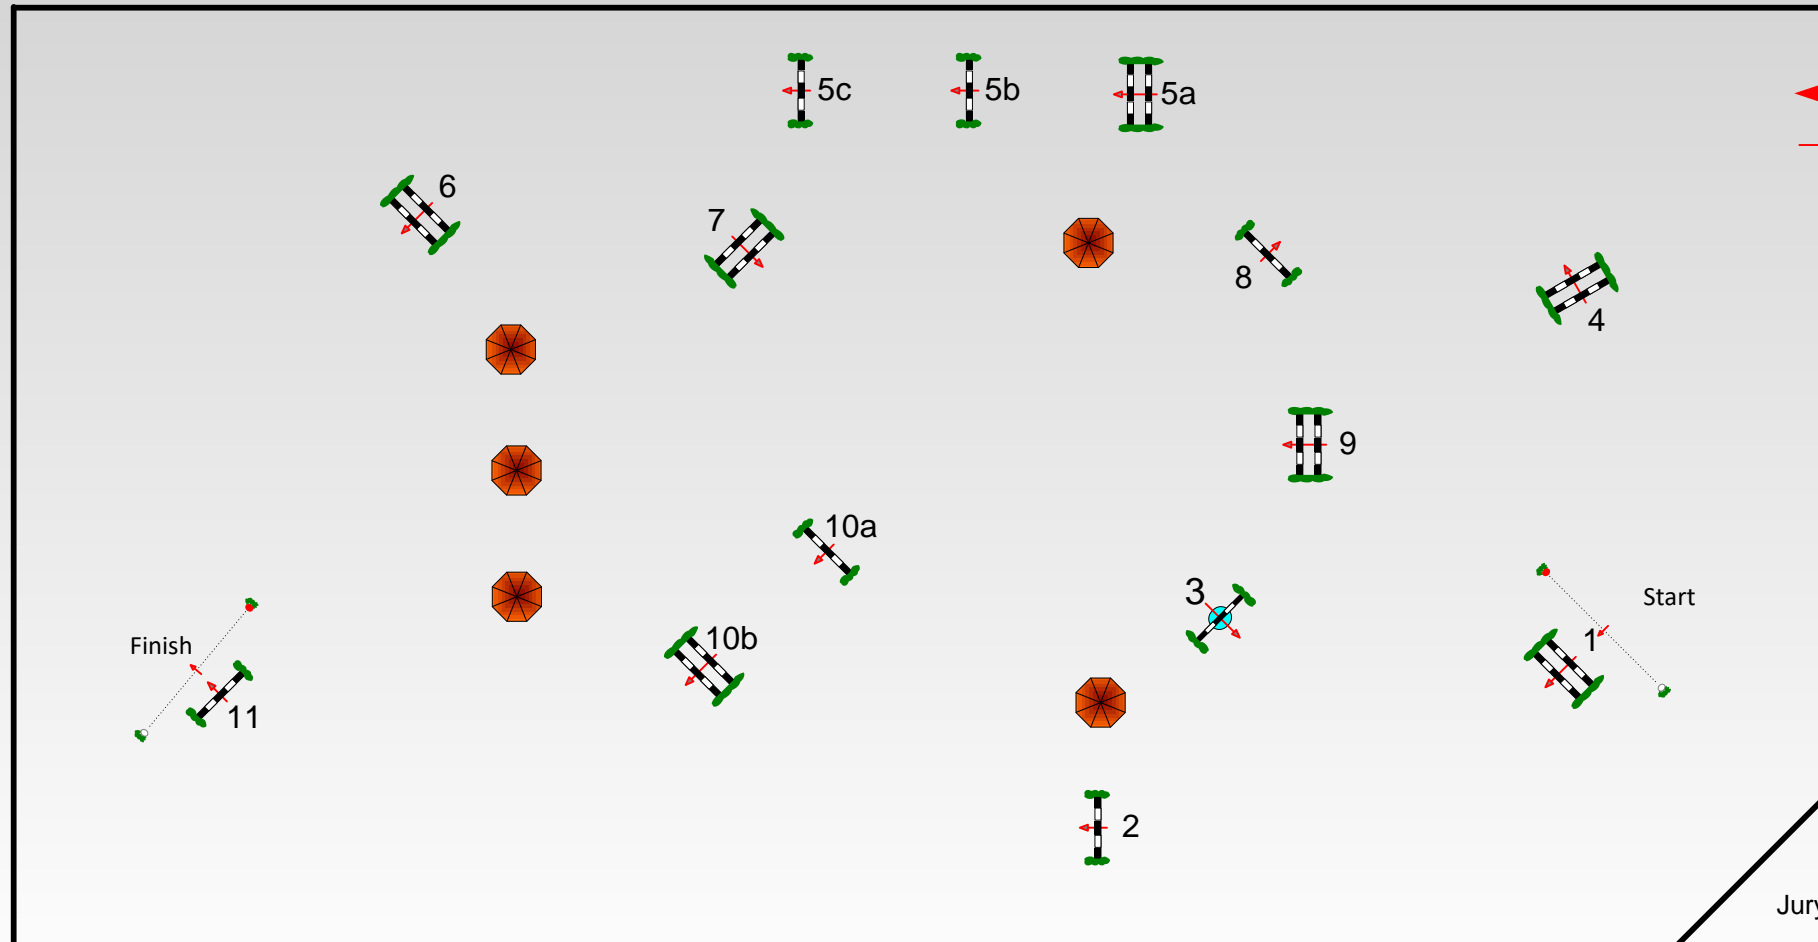

CSI *** Mannheim 2019

Class No.: 13

Young Riders Academy

Competition against the clock

Sunday, 5 May 2019

Start: 7:45

Table: A
 National RG:
 FEI RG / Art. 238.2.1
 Height: 1.45 m

Speed: 350 m/min
 Length: 430 m
 Time allowed: 74 sec
 Time limit: 148 sec

Obstacles: 11
 Efforts: 14
 Penalty sec:
 Closed combination:

2nd Phase:
 Length: m
 Time allowed: sec
 Time limit: sec

2nd Jump-off:
 Length: 0 m
 Time allowed: 0 sec
 Time limit: 0 sec

Jury

Course Designer
Christa Jung (GER) mit Team