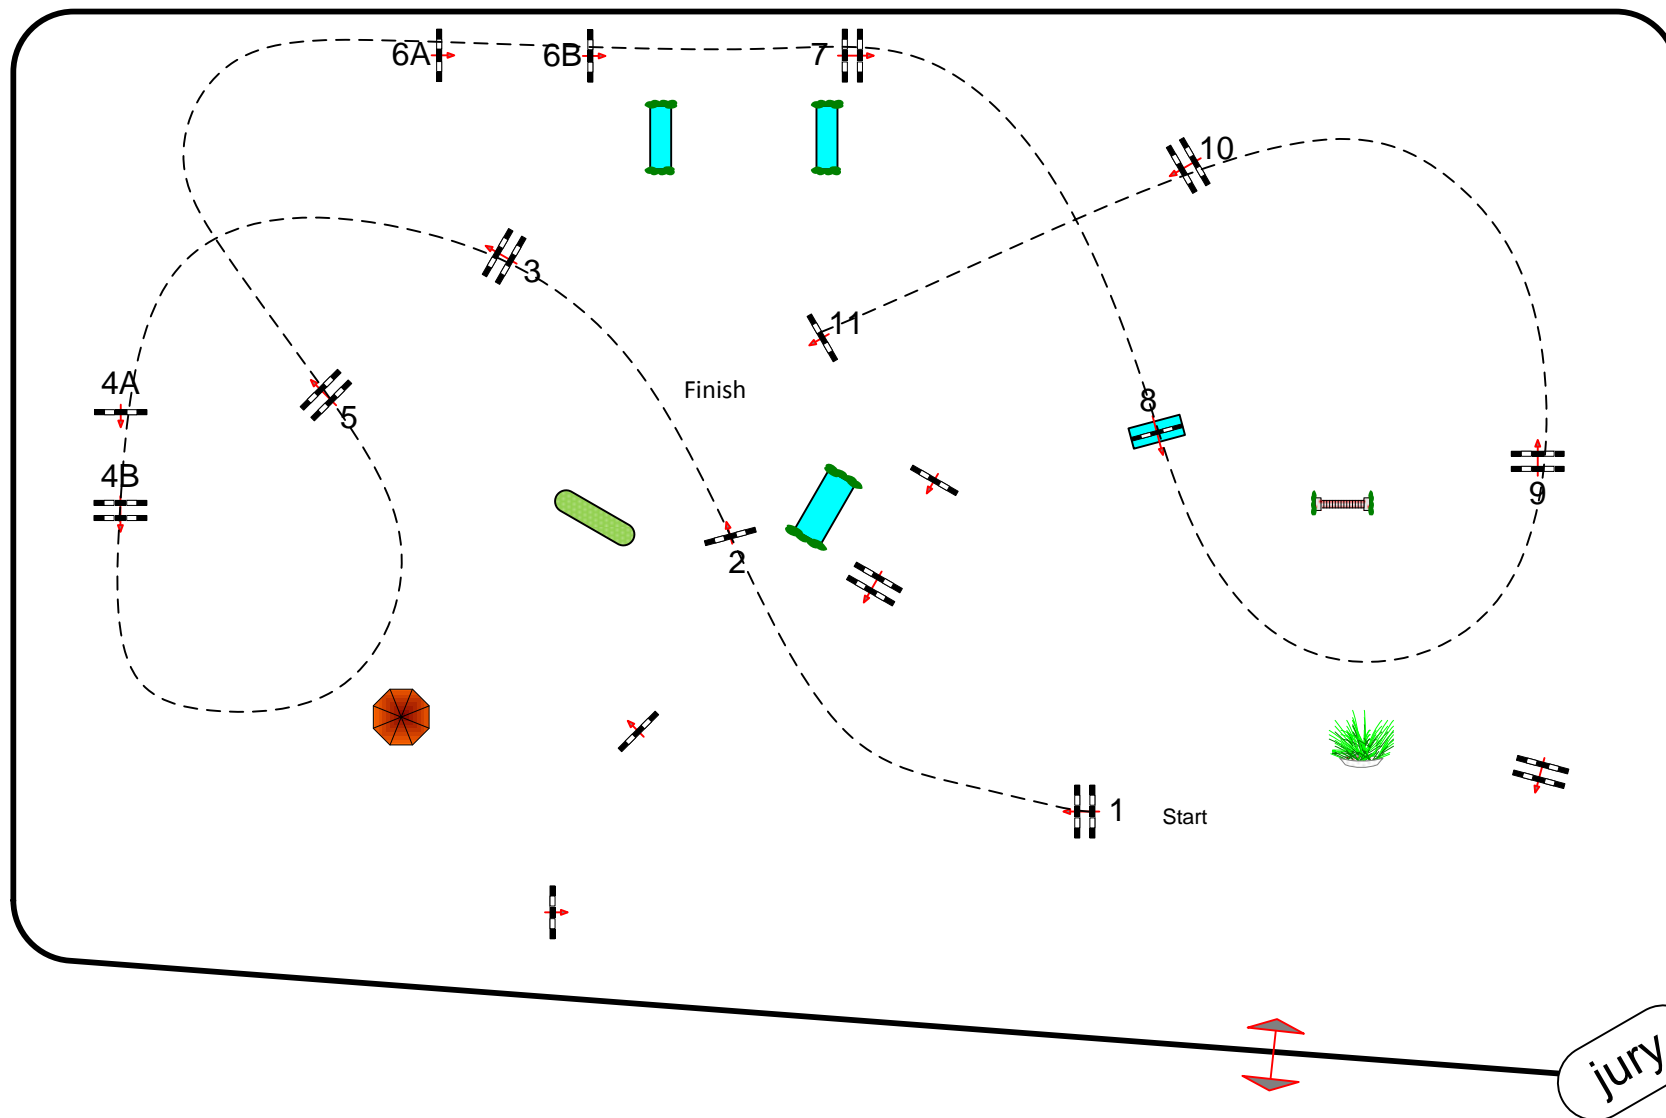

CONCOURS HIPPIQUE VALKENSWAARD 2019

TOPS INTERNATIONAL ARENA
VALKENSWAARD

MAIN ARENA

CSI 2*

Table: A
National RG:
FEI RG / Art. 238.2.1
Height: 1.40 m

Class No.: 21 CSI 2* MEDIUM Competition against the clock mercredi 8 mai 2019

Speed: 350 m/min

Length: 440 m
Time allowed: 76 sec
Time limit: 152 sec

Obstacles: 1 TO 11
Efforts: 13

:
Length: 0 m
Time allowed: 0 sec
Time limit: 0 sec

Frank Van Humbeeck (BEL)

Jean-Claude Quque (FRA)

Gaëlle Bostyn (BEL)