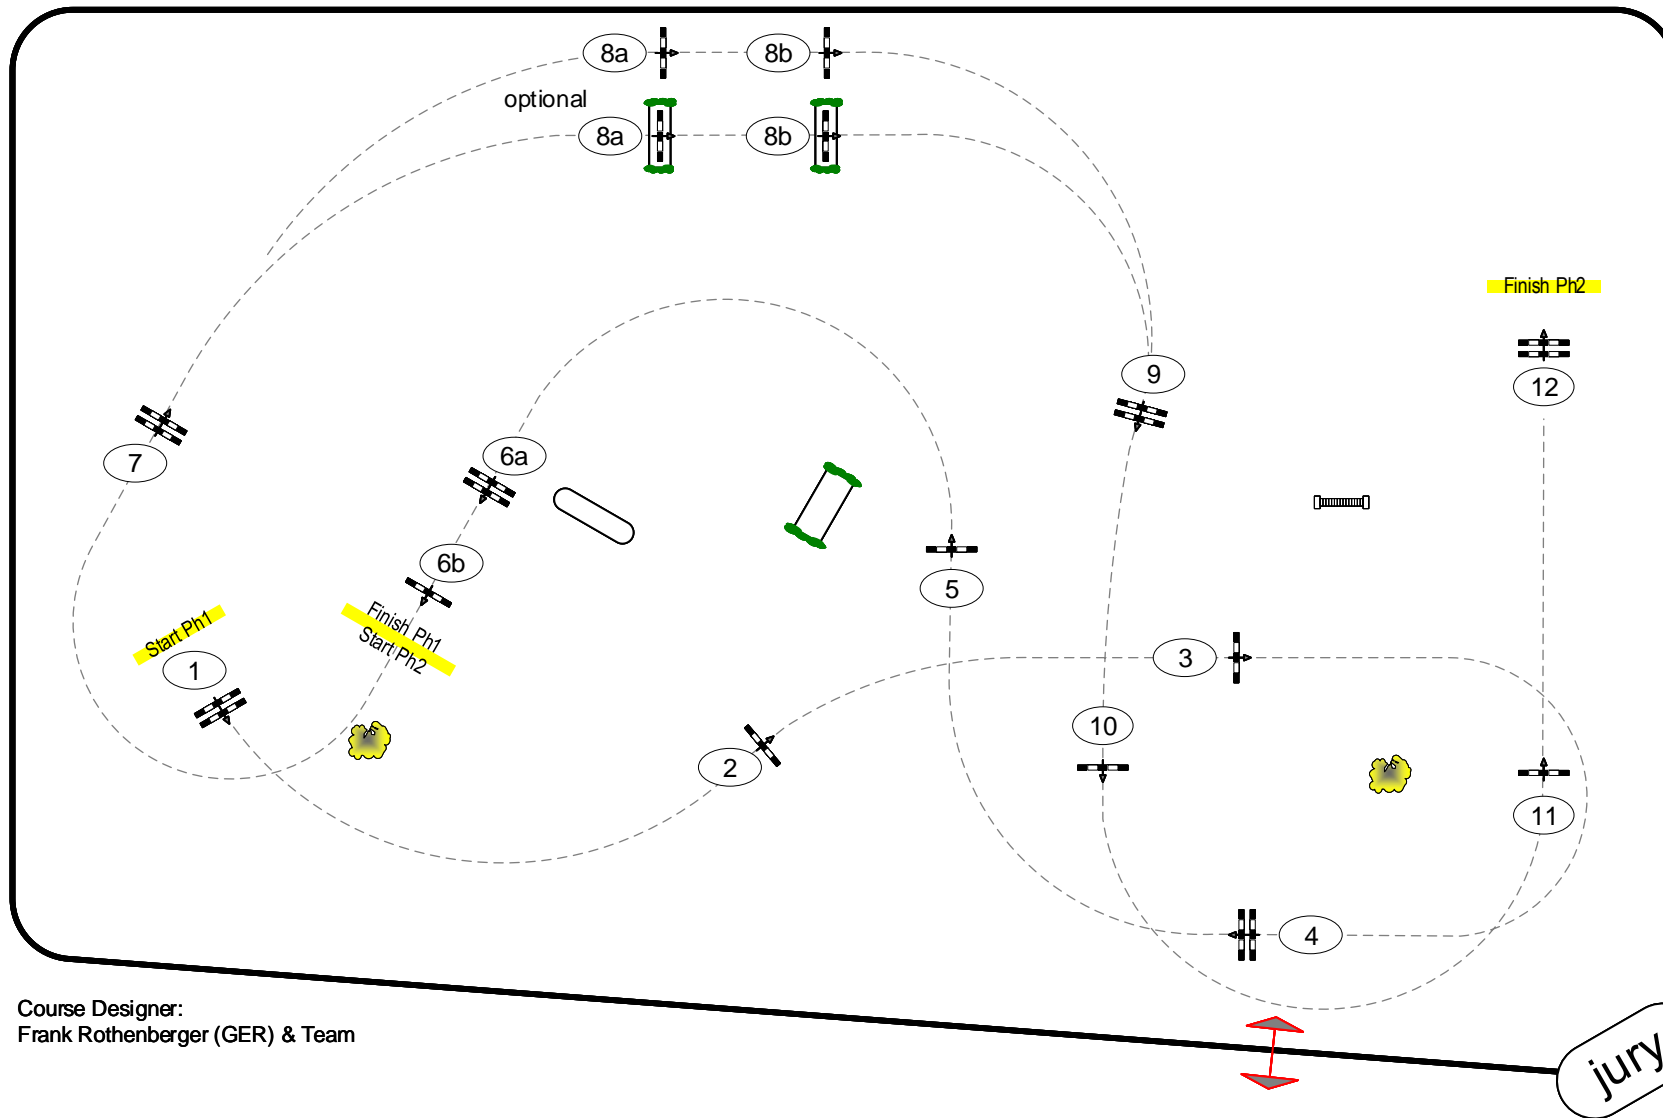

CSI2*/1*/YH Valkenswaard 2019

13-15 May 2019

TOPS INTERNATIONAL ARENA
VALKENSWAARD

Class No.: 3 CSIH1* Young Horses 7 years old Competition in two Phases SPECIAL

Course Designer:
Frank Rothenberger (GER) & Team

Table: A
National RG:
FEI RG / Art. 274.2.5
Height: 1,35 m

Speed: 350 m/min

Length: 250 m

Time allowed: 43 sec

Time limit: 86 sec

Obstacles: 6

Efforts: 7

2nd Phase:

7 to 12

Length: 240 m

Time allowed: 42 sec

Time limit: 84 sec