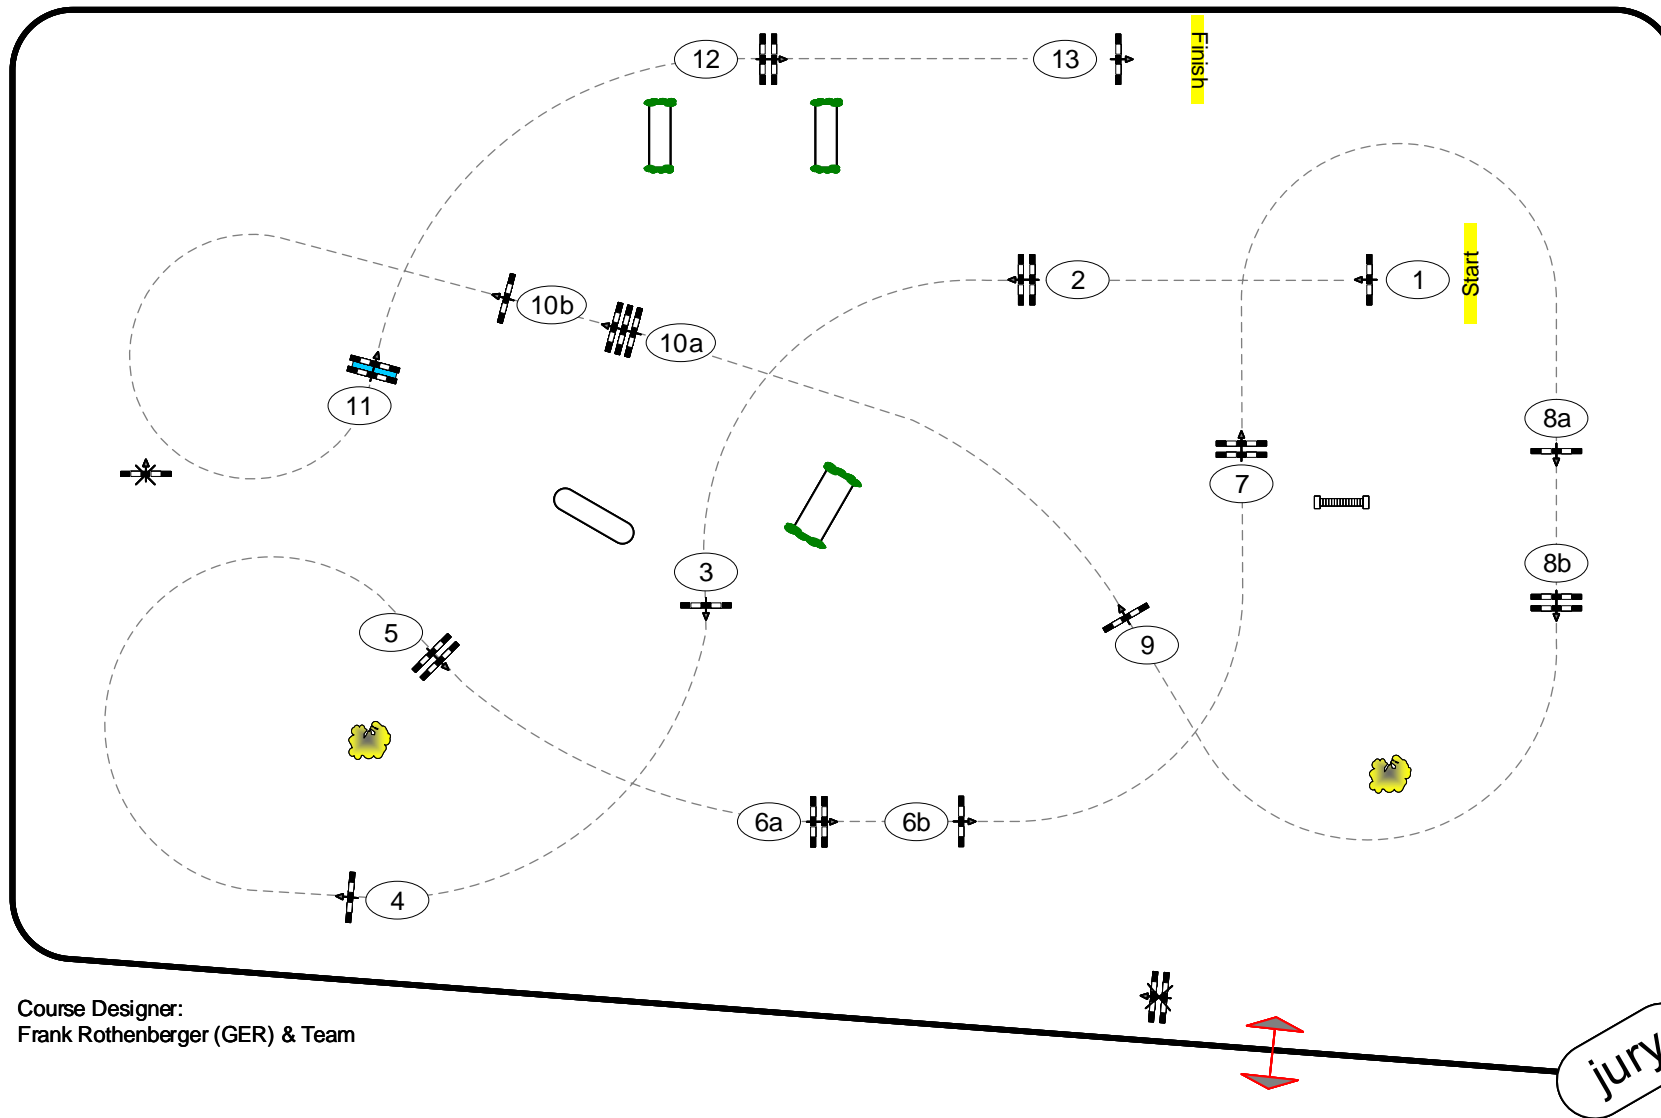

CSI2*/1*/YH Valkenswaard 2019

13-15 May 2019

TOPS INTERNATIONAL ARENA
VALKENSWAARD

Class No.: 12

CSI2* Big Tour

Competition against the clock

Table: A
National RG:
FEI RG / Art. 238.2.1
Height: 1,45 m

Speed: 350 m/min

Length: 540 m

Time allowed: 93 sec

Time limit: 186 sec

Obstacles: 13

Efforts: 16

Course Designer:
Frank Rothenberger (GER) & Team