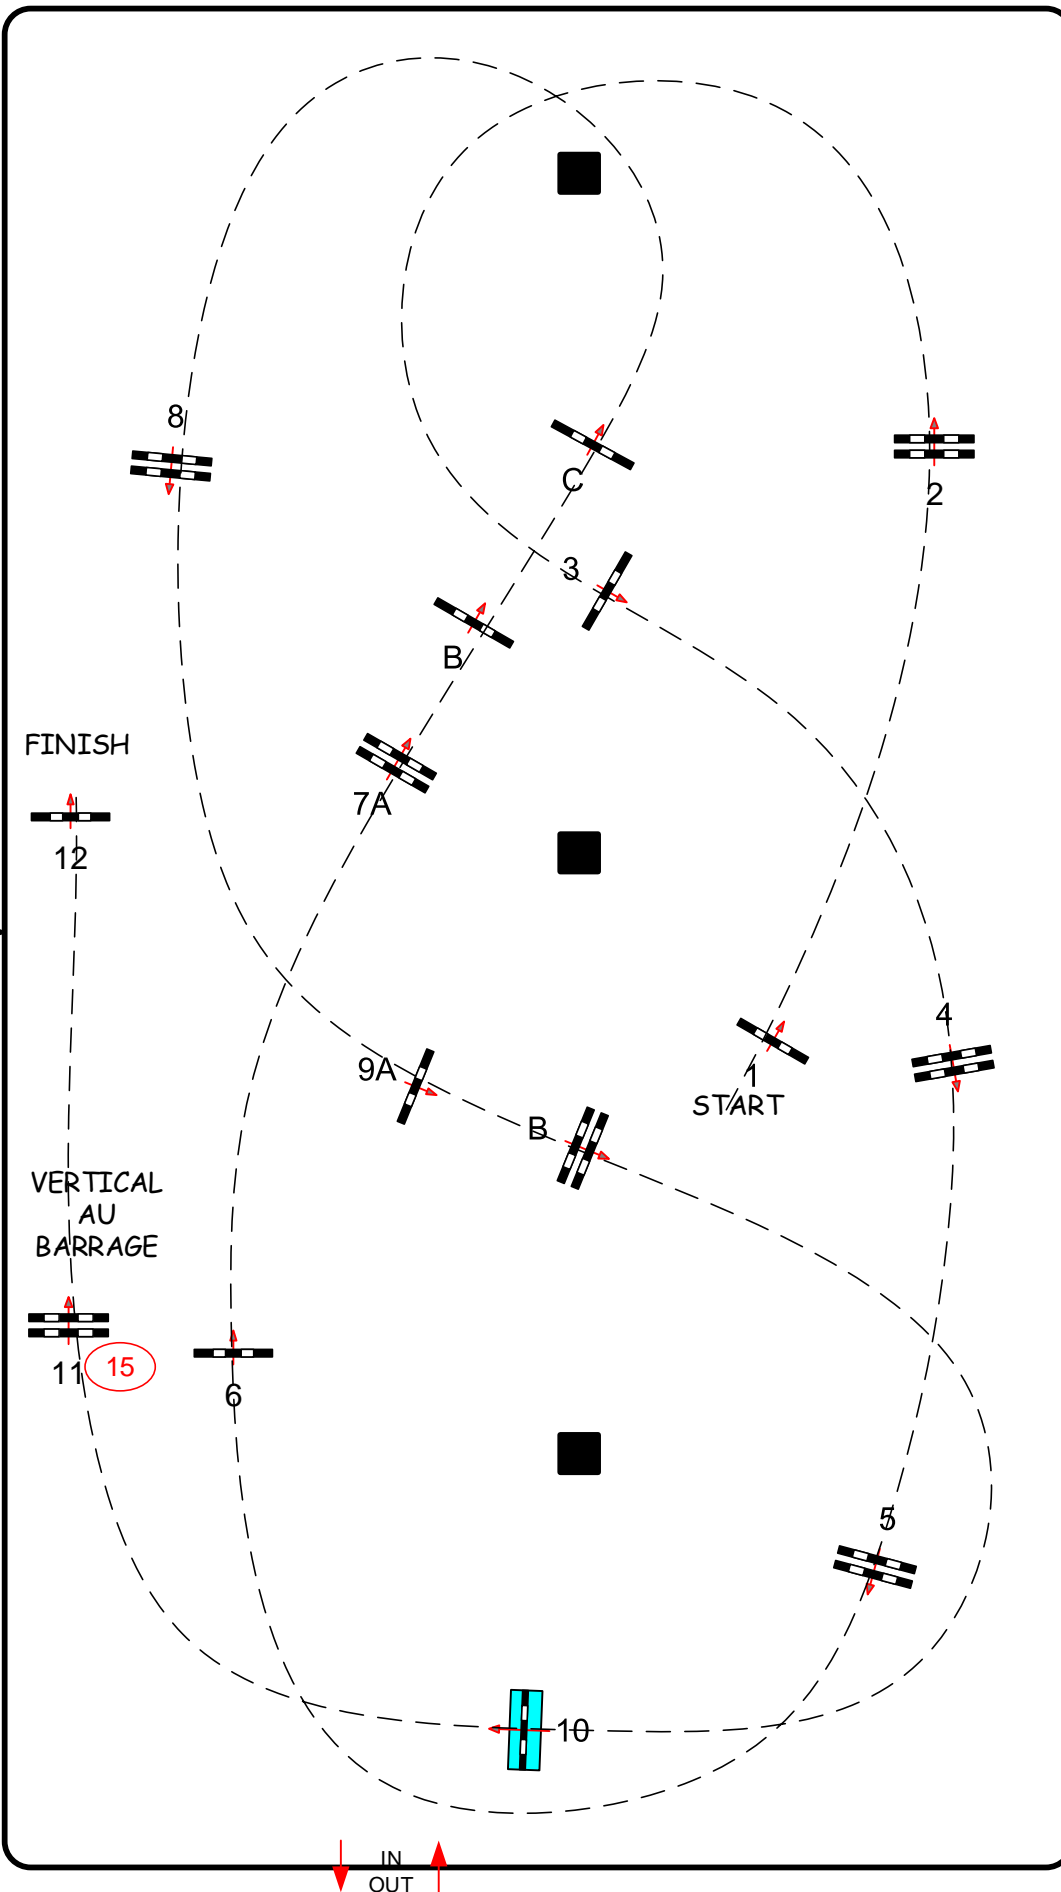

VALKENSWAARD

CSI **/*

CSI YH*

2019

13 14 15 MAI

CSI*
SMALL
TOUR

Table: 23

FEI RG / Art. 238.2.2
Height: 1,15 m

Speed: 350 m/min

Length: 490 m

Time allowed: 84 sec

Time limit: 168 sec

Obstacles: 12

Efforts: 15

1st Jump-off:

2/3/4/7AB/9A/15

Length: 320 m

Time allowed: 55 sec

Time limit: 110 sec

Jean Claude Quque (FRA)

Frank Van Humbeeck (BEL)

Caroline Verhoeve (NEL)

Mario Zanotelli (BRA)

JURY