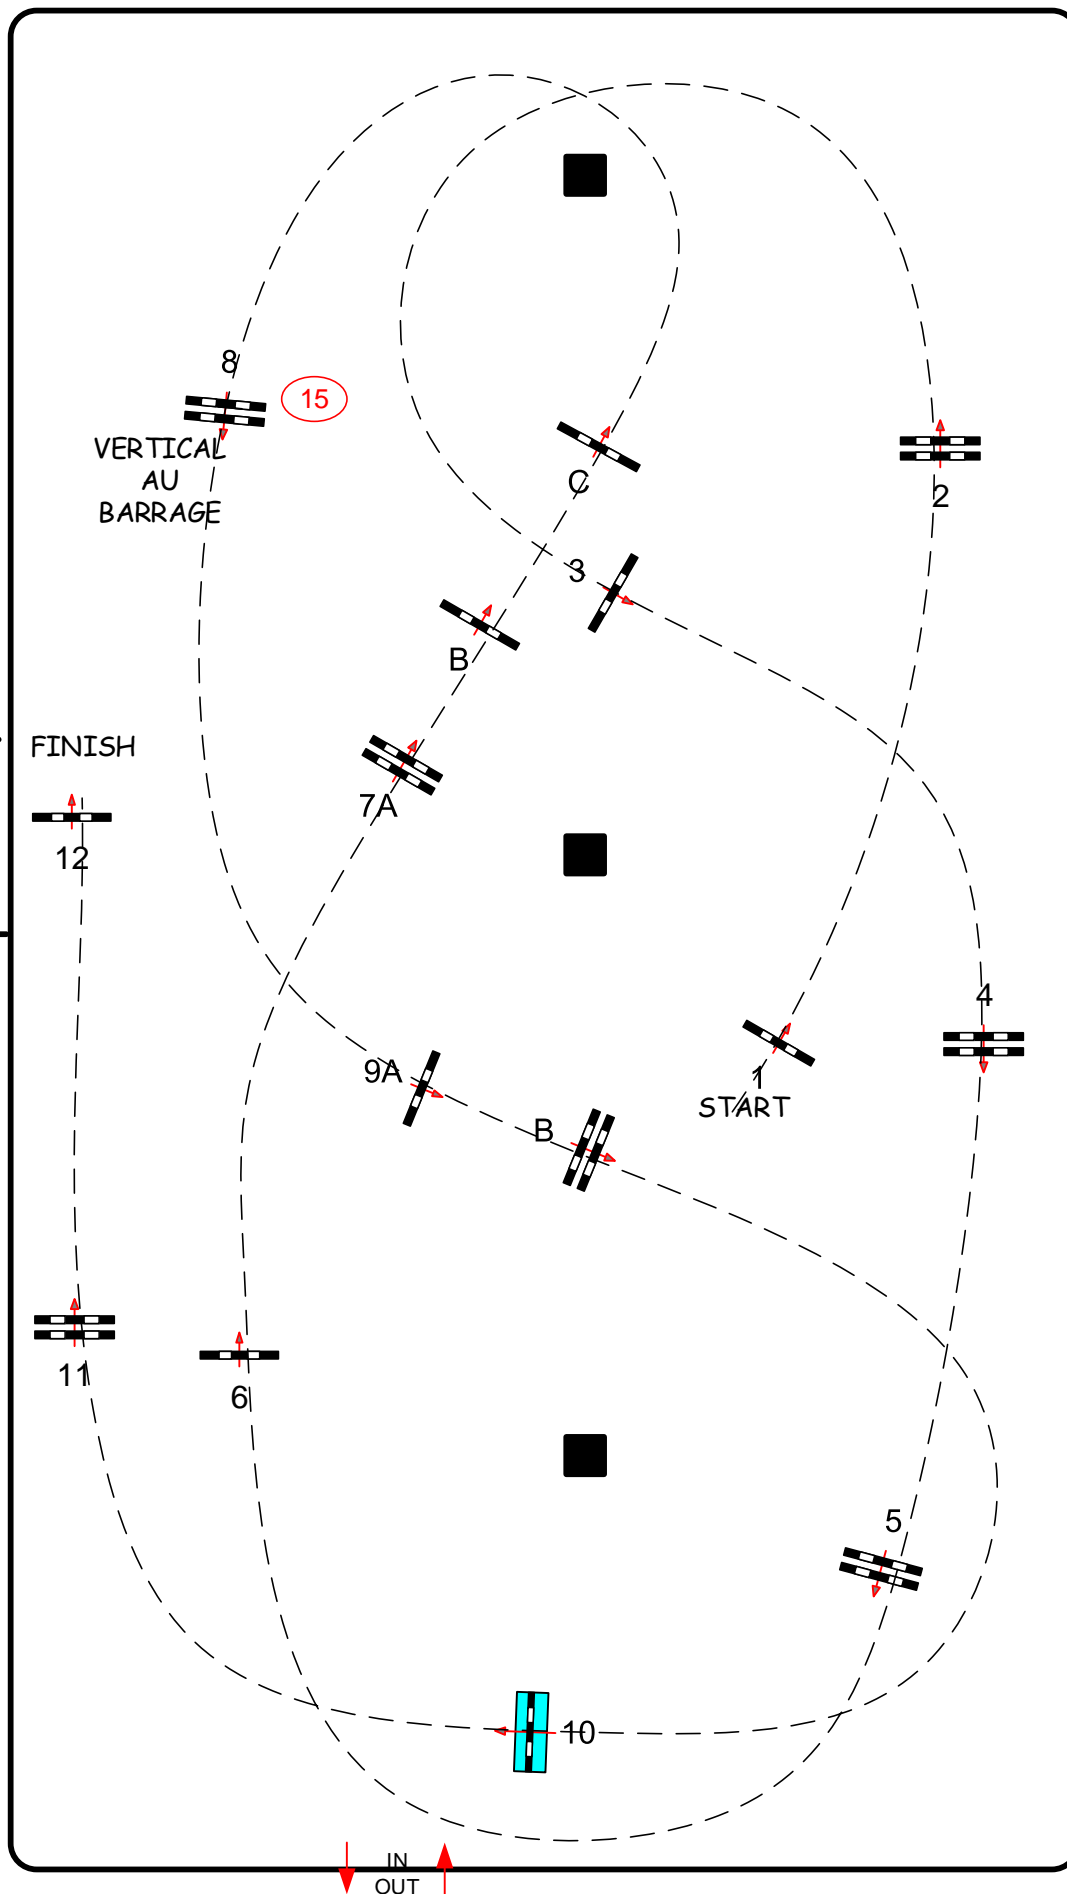

VALKENSWAARD

CSI **/*

CSI YH*

2019

13 14 15 MAI

6 ANS

Table: 24

FEI RG / Art. 238.2.2
Height: 1,30 m

Speed: 350 m/min

Length: 500 m
Time allowed: 86 sec
Time limit: 172 sec

Obstacles: 12
Efforts: 15

1st Jump-off:

1/2/3/4/7AB/15/9B

Length: 320 m
Time allowed: 55 sec
Time limit: 110 sec

Jean Claude Quque (FRA)
Frank Van Humbeeck (BEL)
Caroline Verhoeve (NEL)
Mario Zanotelli (BRA)