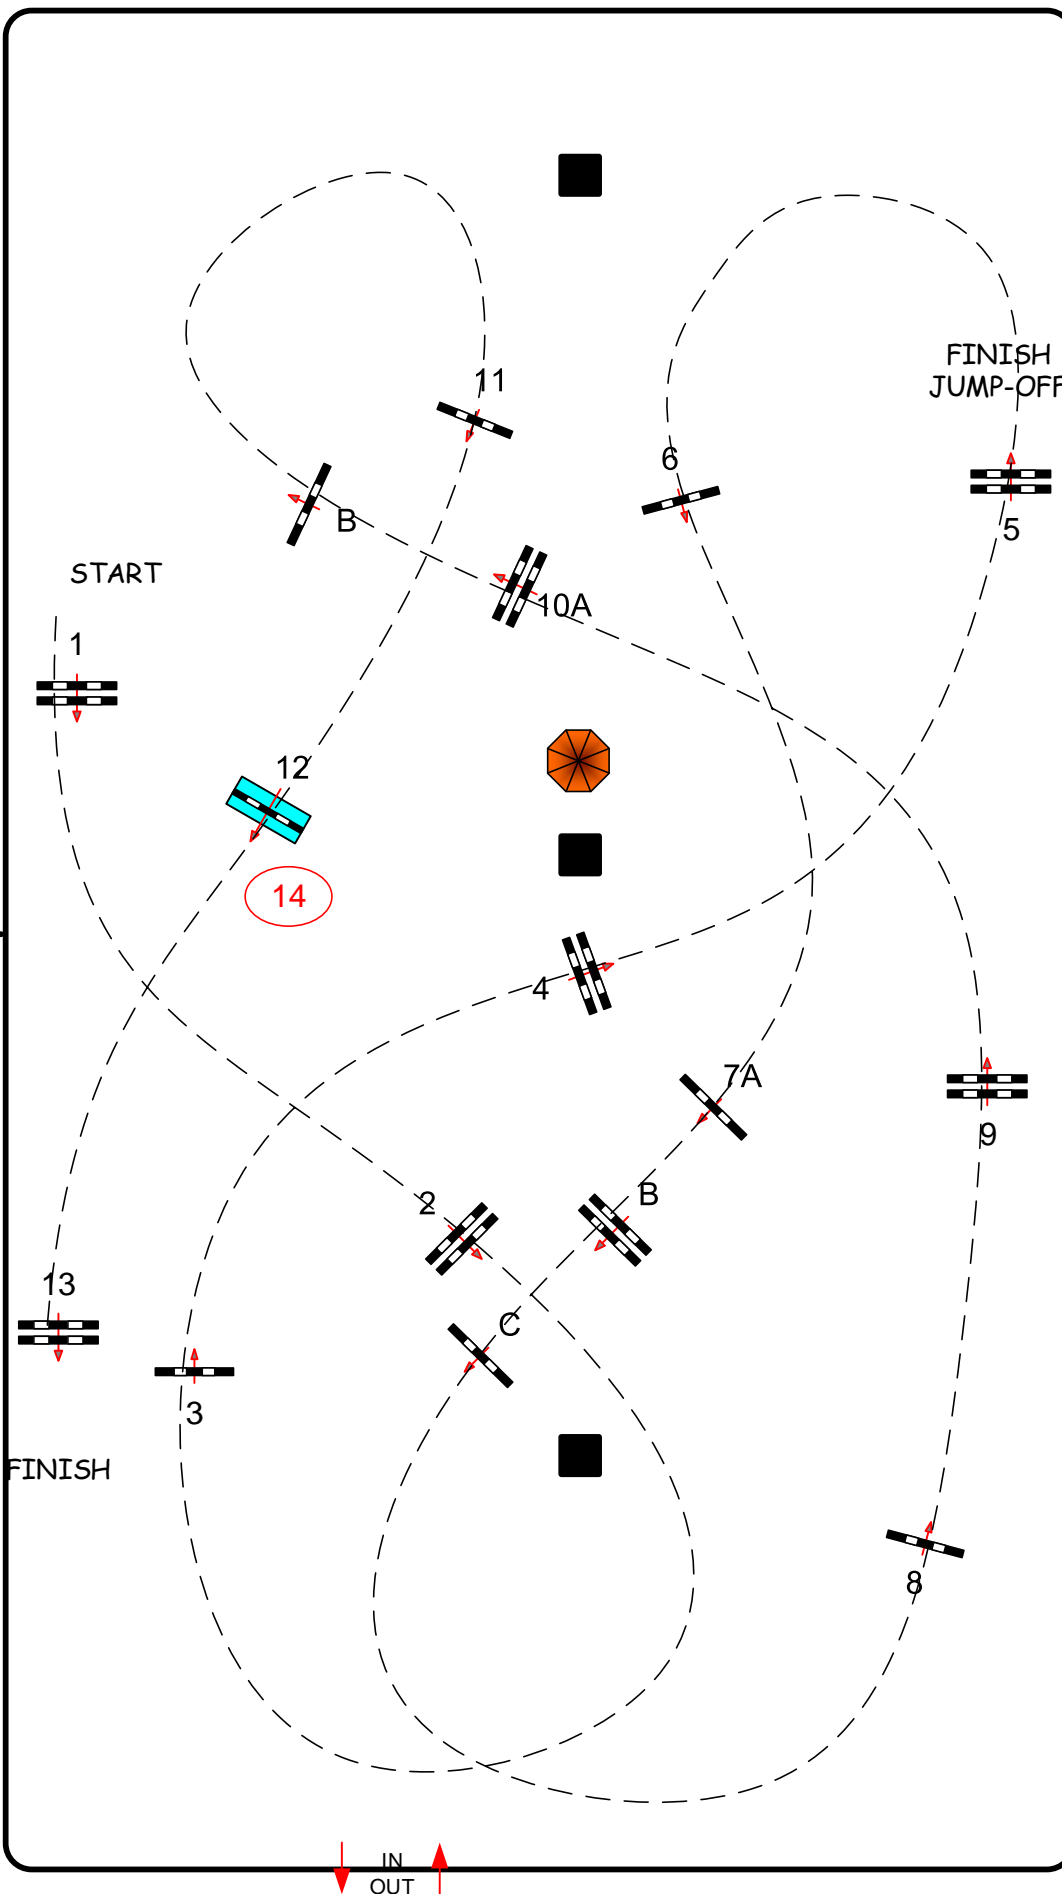

VALKENSWAARD

CSI **/*

CSI YH*

2019

13 14 15 MAI

**GP CSI*
MEDIUM
TOUR**

Table: 27

FEI RG / Art. 238.2.2
Height: 1,25 m

Speed: 350 m/min

Length: 480 m
Time allowed: 83 sec
Time limit: 166 sec

Obstacles: 13
Efforts: 16

1st Jump-off:

1/2/3/14/7AB/8/5

Length: 320 m
Time allowed: 55 sec
Time limit: 110 sec

Jean Claude Quque (FRA)

Frank Van Humbeeck (BEL)

Caroline Verhoeve (NEL)

Mario Zanotelli (BRA)

JURY