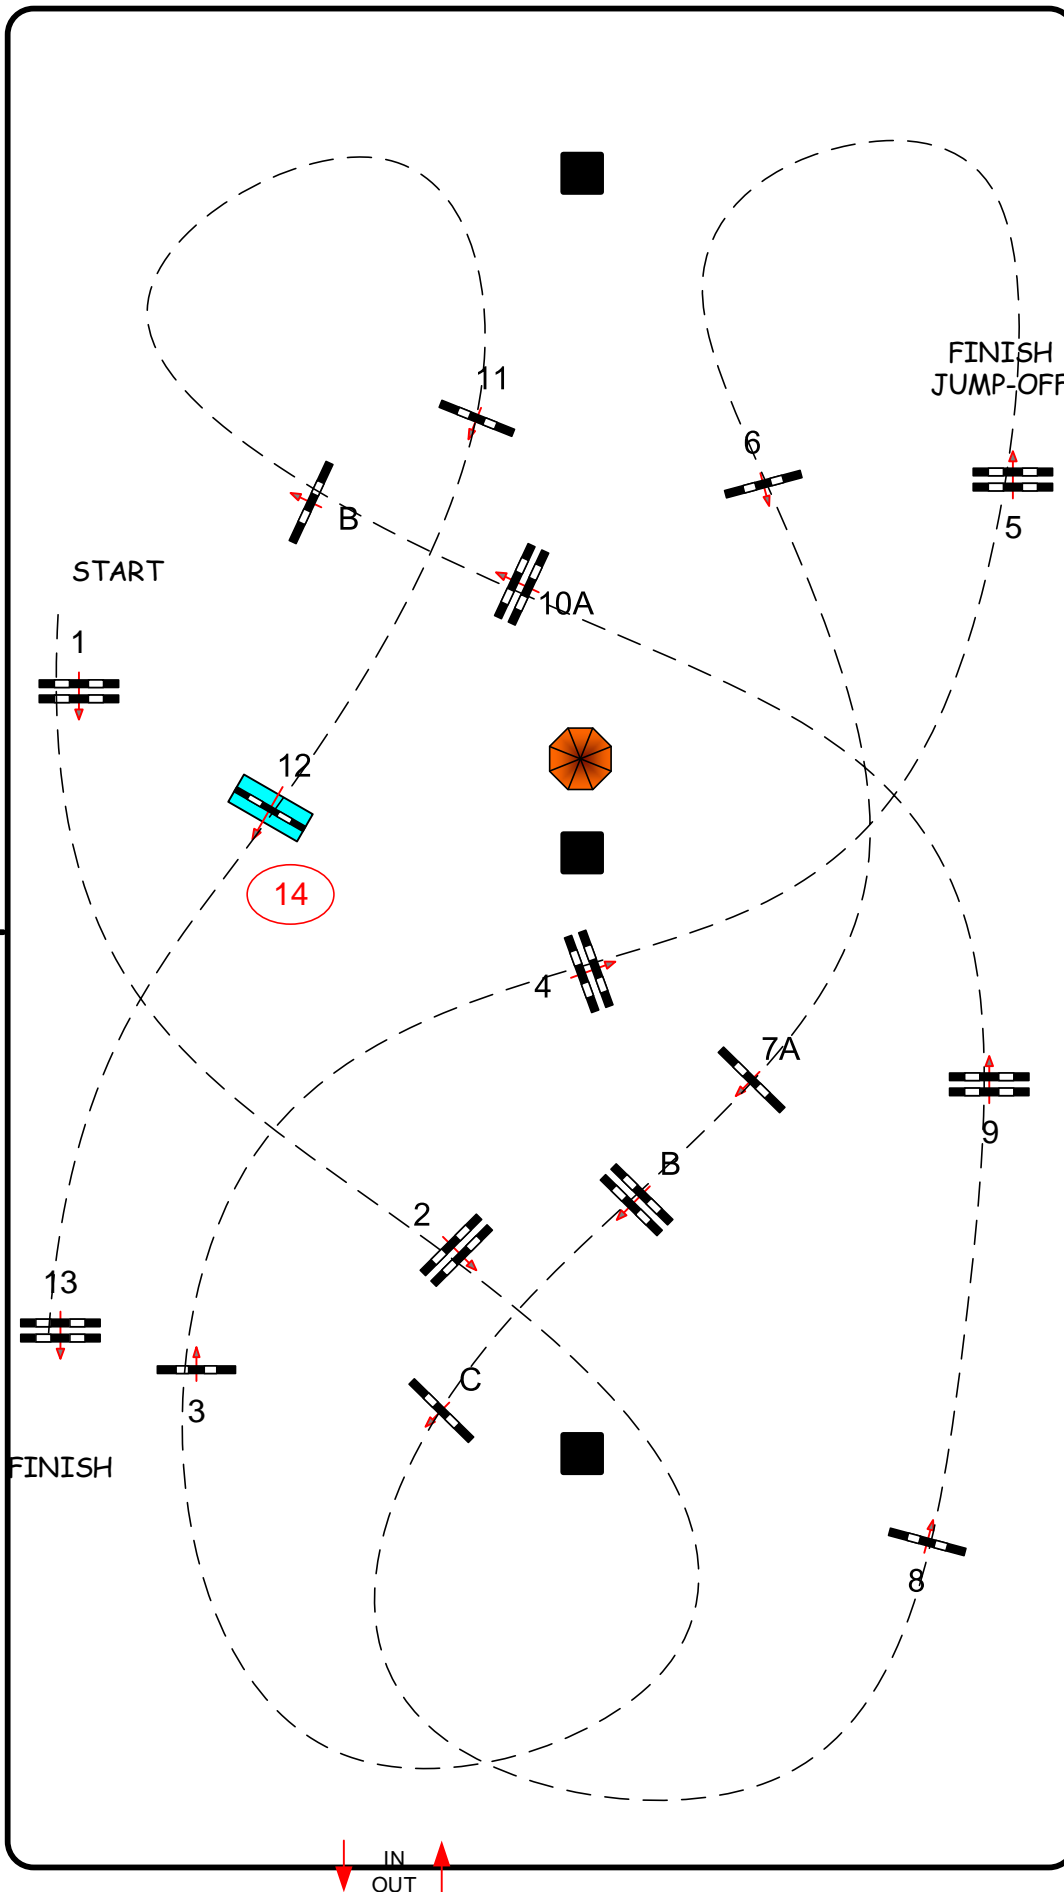

VALKENSWAARD

CSI **/*

CSI YH*

2019

13 14 15 MAI

GP CSI*
BIG
TOUR

Table: 26

FEI RG / Art. 238.2.2
Height: 1,35/1.40 m

Speed: 375 m/min

Length: 480 m
Time allowed: 77 sec
Time limit: 154 sec

Obstacles: 13
Efforts: 16

1st Jump-off:

1/2/3/14/7AB/8/5

Length: 320 m
Time allowed: 52 sec
Time limit: 104 sec

Jean Claude Quque (FRA)

Frank Van Humbeeck (BEL)

Caroline Verhoeve (NEL)

Mario Zanotelli (BRA)

JURY