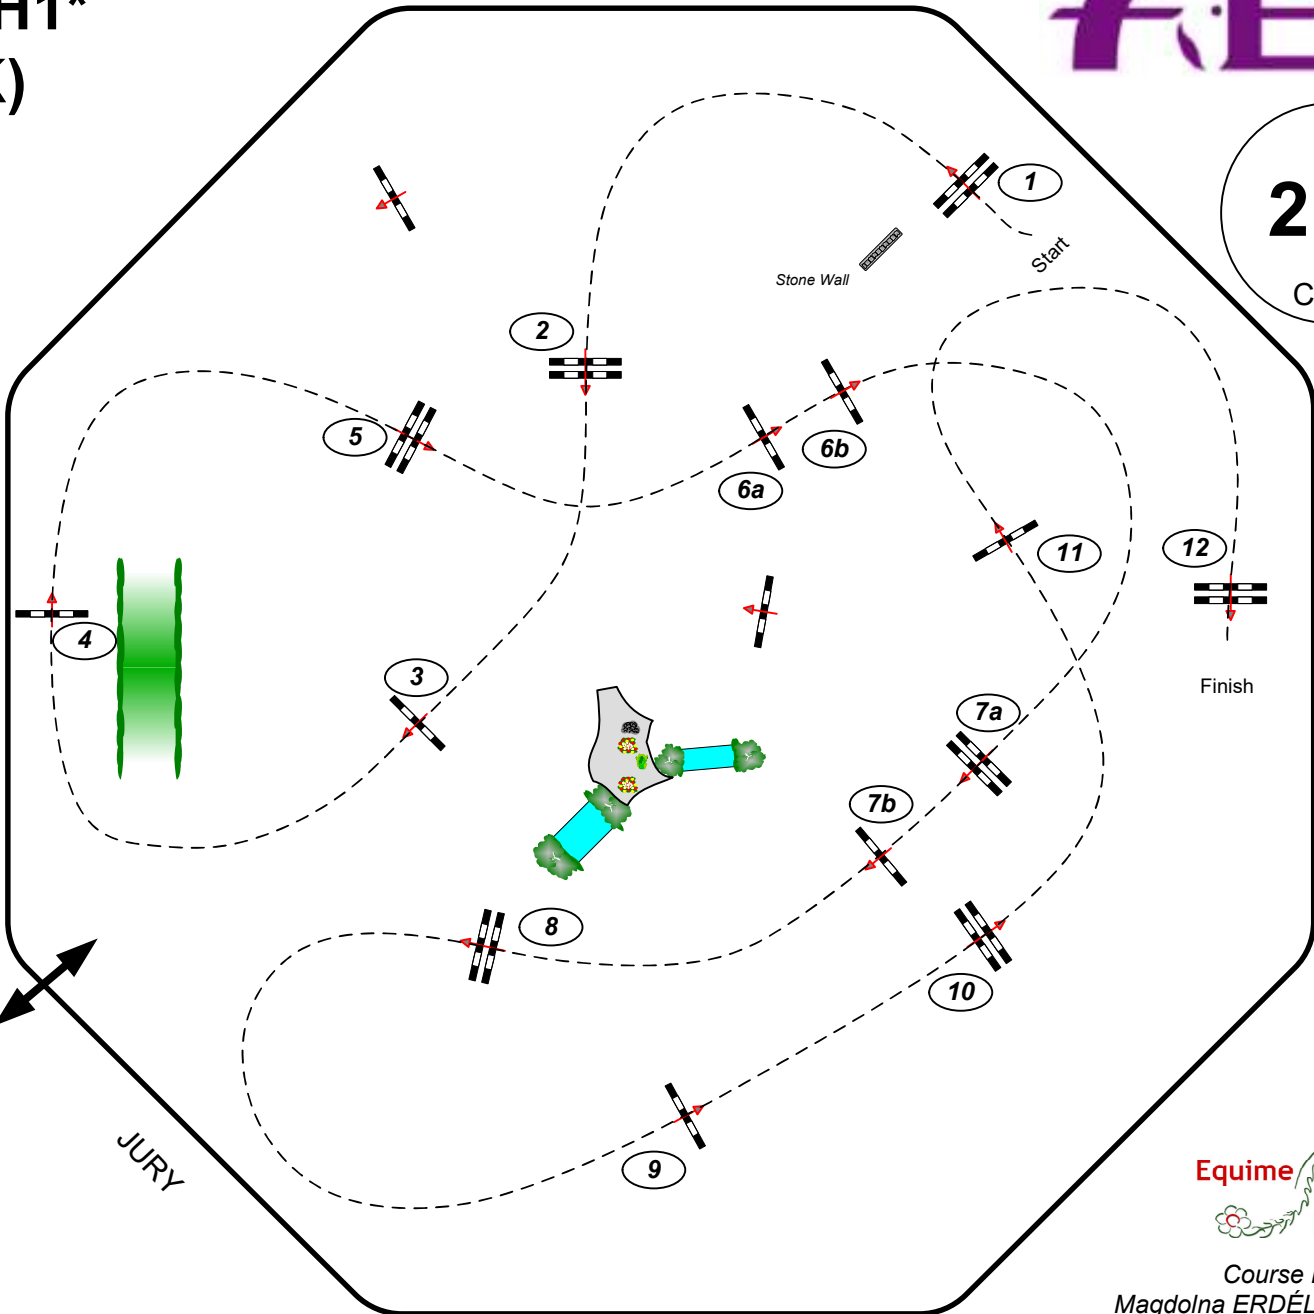

CSI4* CSI2* CSIYH1* SAMORIN (SVK)

23rd – 28th April 2019

OCTAGON STADIUM

212

Class

CSI1*
130 cm
Competition against the clock

- Obstacles: 12
- Jumping efforts: 14
- Scoring: A. 238.2.1.
Against the clock
- Height: 130 cm
- Speed: 350 m/min
- Length: 470 m
- Time allowed: 81 sec
- Time limit: 162 sec

In/out

JURY

Course Designer:
Magdolna ERDÉLYI (HUN)
Plan approved by Uliano VEZZANI (ITA)