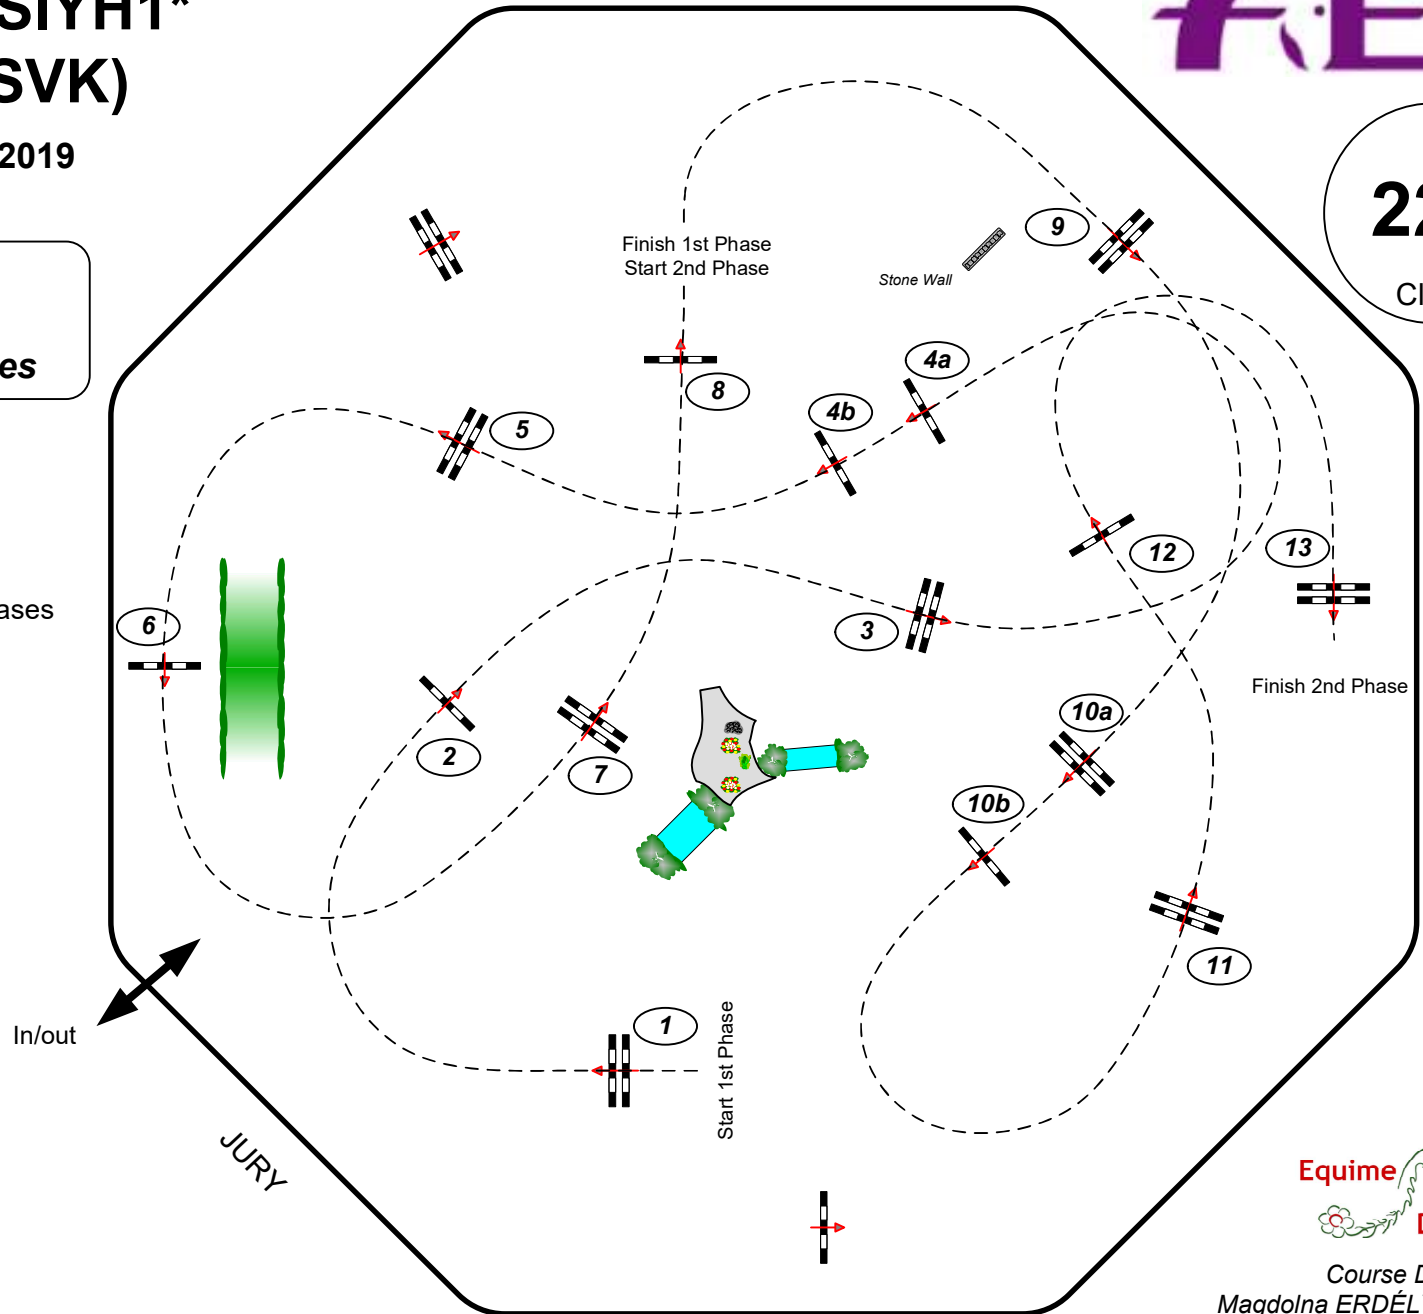

CSI4* CSI2* CSIYH1* SAMORIN (SVK)

23rd – 28th April 2019

OCTAGON STADIUM

222

Class

CSI2*
135 cm
Competition in two phases

- Obstacles: 8+5
 Jumping efforts: 9+6
 Scoring: A. 274.1.5.3.
 Competition in two phases
- Height: 135 cm
 Speed: 350 m/min
- 1st Phase**
 Length: 310 m
 Time allowed: 54 sec
 Time limit: 108 sec
- 2nd Phase**
 Length: 240 m
 Time allowed: 42 sec
 Time limit: 84 sec

Course Designer:
Magdolna ERDÉLYI (HUN)
Plan approved by Uliano VEZZANI (ITA)