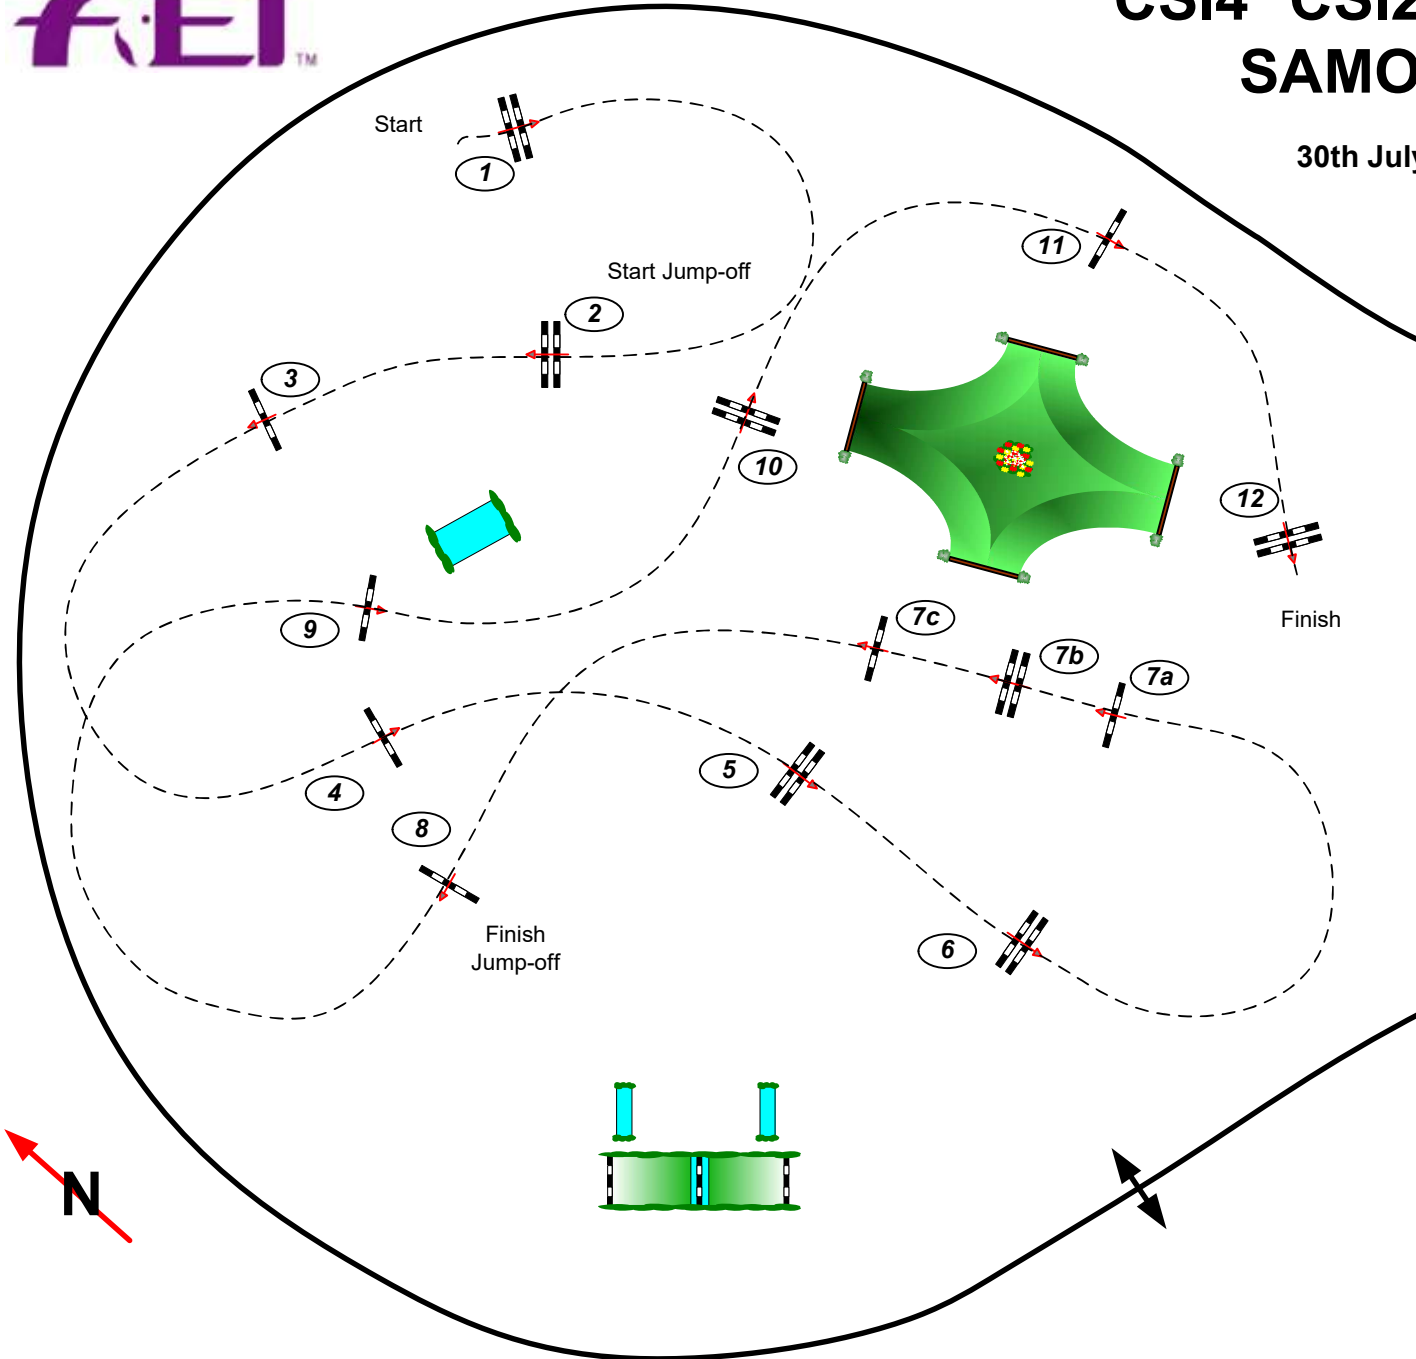

HORSE SHOE ARENA

CSI4* CSI2* CSIH1* SAMORIN (SVK)

x-bionic[®] sphere
the universe of sports, leisure
and innovation

30th July – 4th August 2019

3rd August 2019
SATURDAY

309

CSI1*YH
140 cm
7 year-old horses

Obstacles:	12
Jumping efforts:	14
Scoring:	238.2.2.
	One jump-off
Height:	140 cm
Speed:	350 m/min
Length:	480 m
Time allowed:	83 sec
Time limit:	166 sec

Jump-off:
2,3,10,11,7a-7b,8

Length:	280 m
Time allowed:	48 sec
Time limit:	96 sec

Course Designer:
Magdolna ERDÉLYI (HUN)