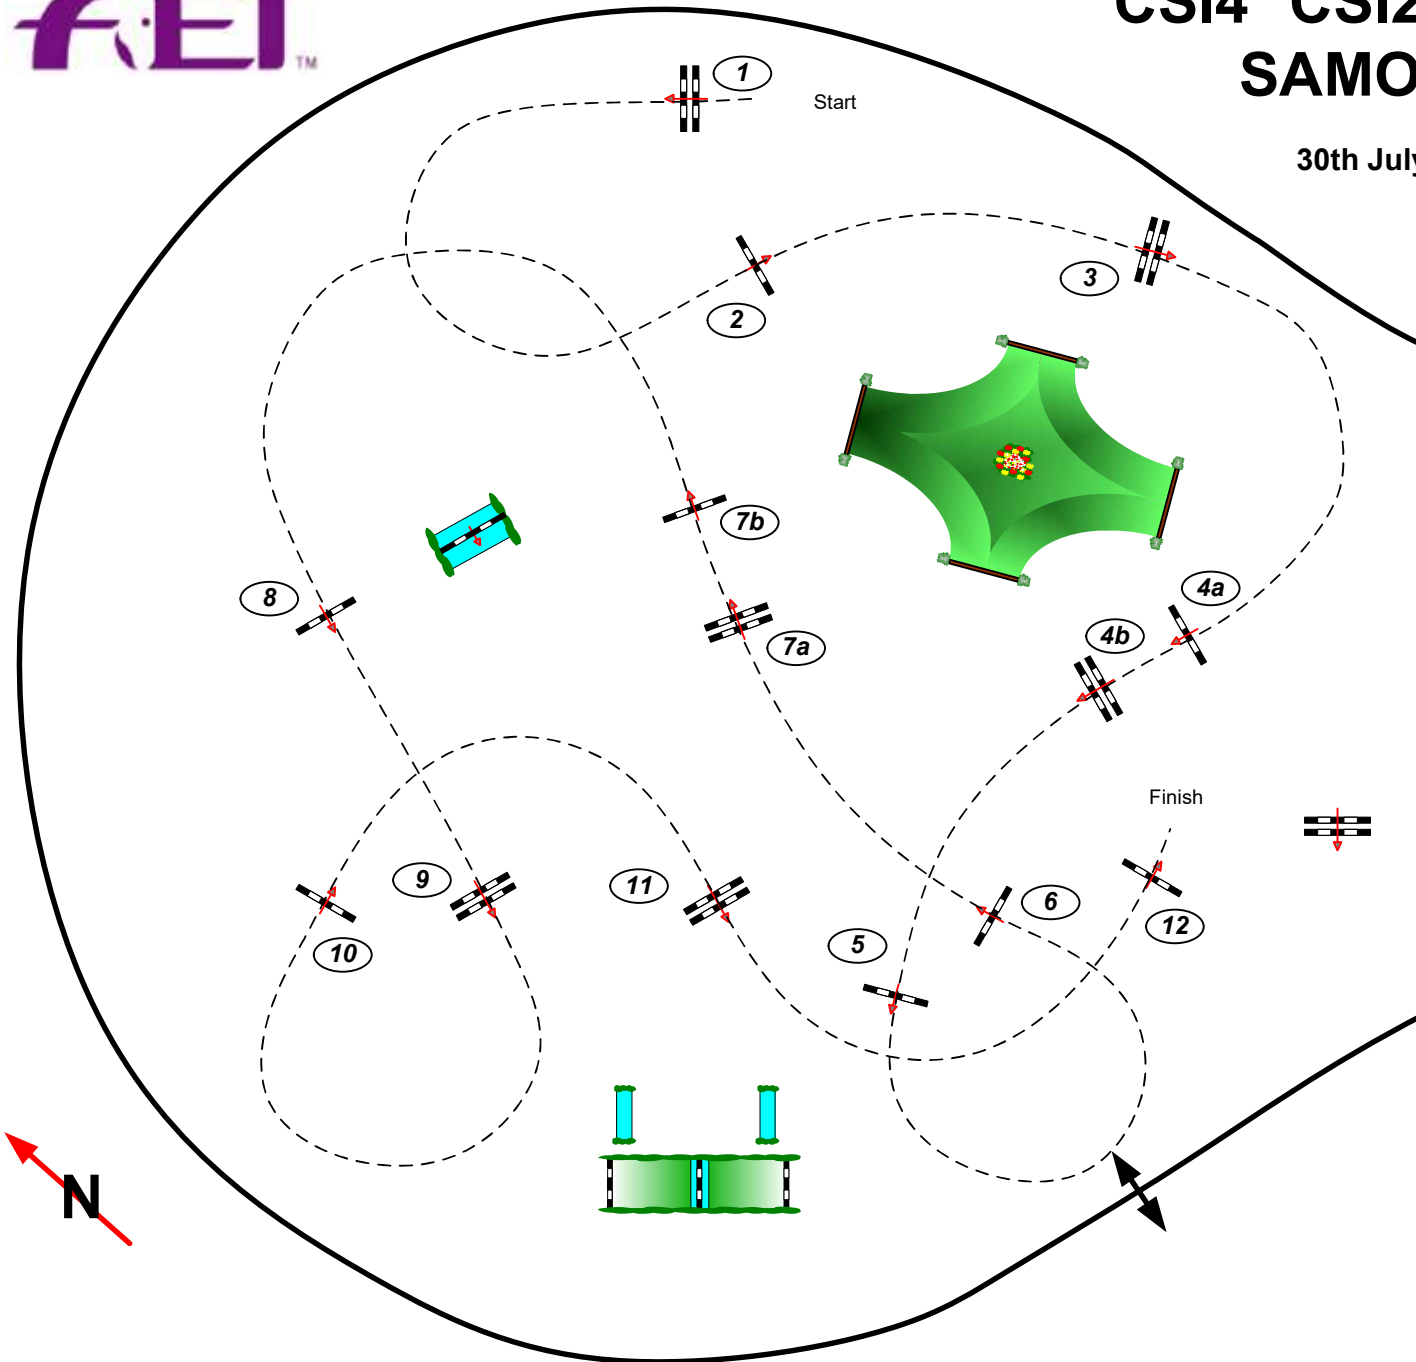

HORSE SHOE ARENA

CSI4* CSI2* CSIH1* SAMORIN (SVK)

30th July – 4th August 2019

x-bionic® sphere
the universe of sports, leisure
and innovation

1st August 2019
THURSDAY

312

CSI1*
130 cm
Competition against the clock

Obstacles:	12
Jumping efforts:	14
Scoring:	A. 238.2.1. Against the clock
Height:	130 cm
Speed:	350 m/min
Length:	500 m
Time allowed:	86 sec
Time limit:	172 sec

Course Designer:
Magdolna ERDÉLYI (HUN)