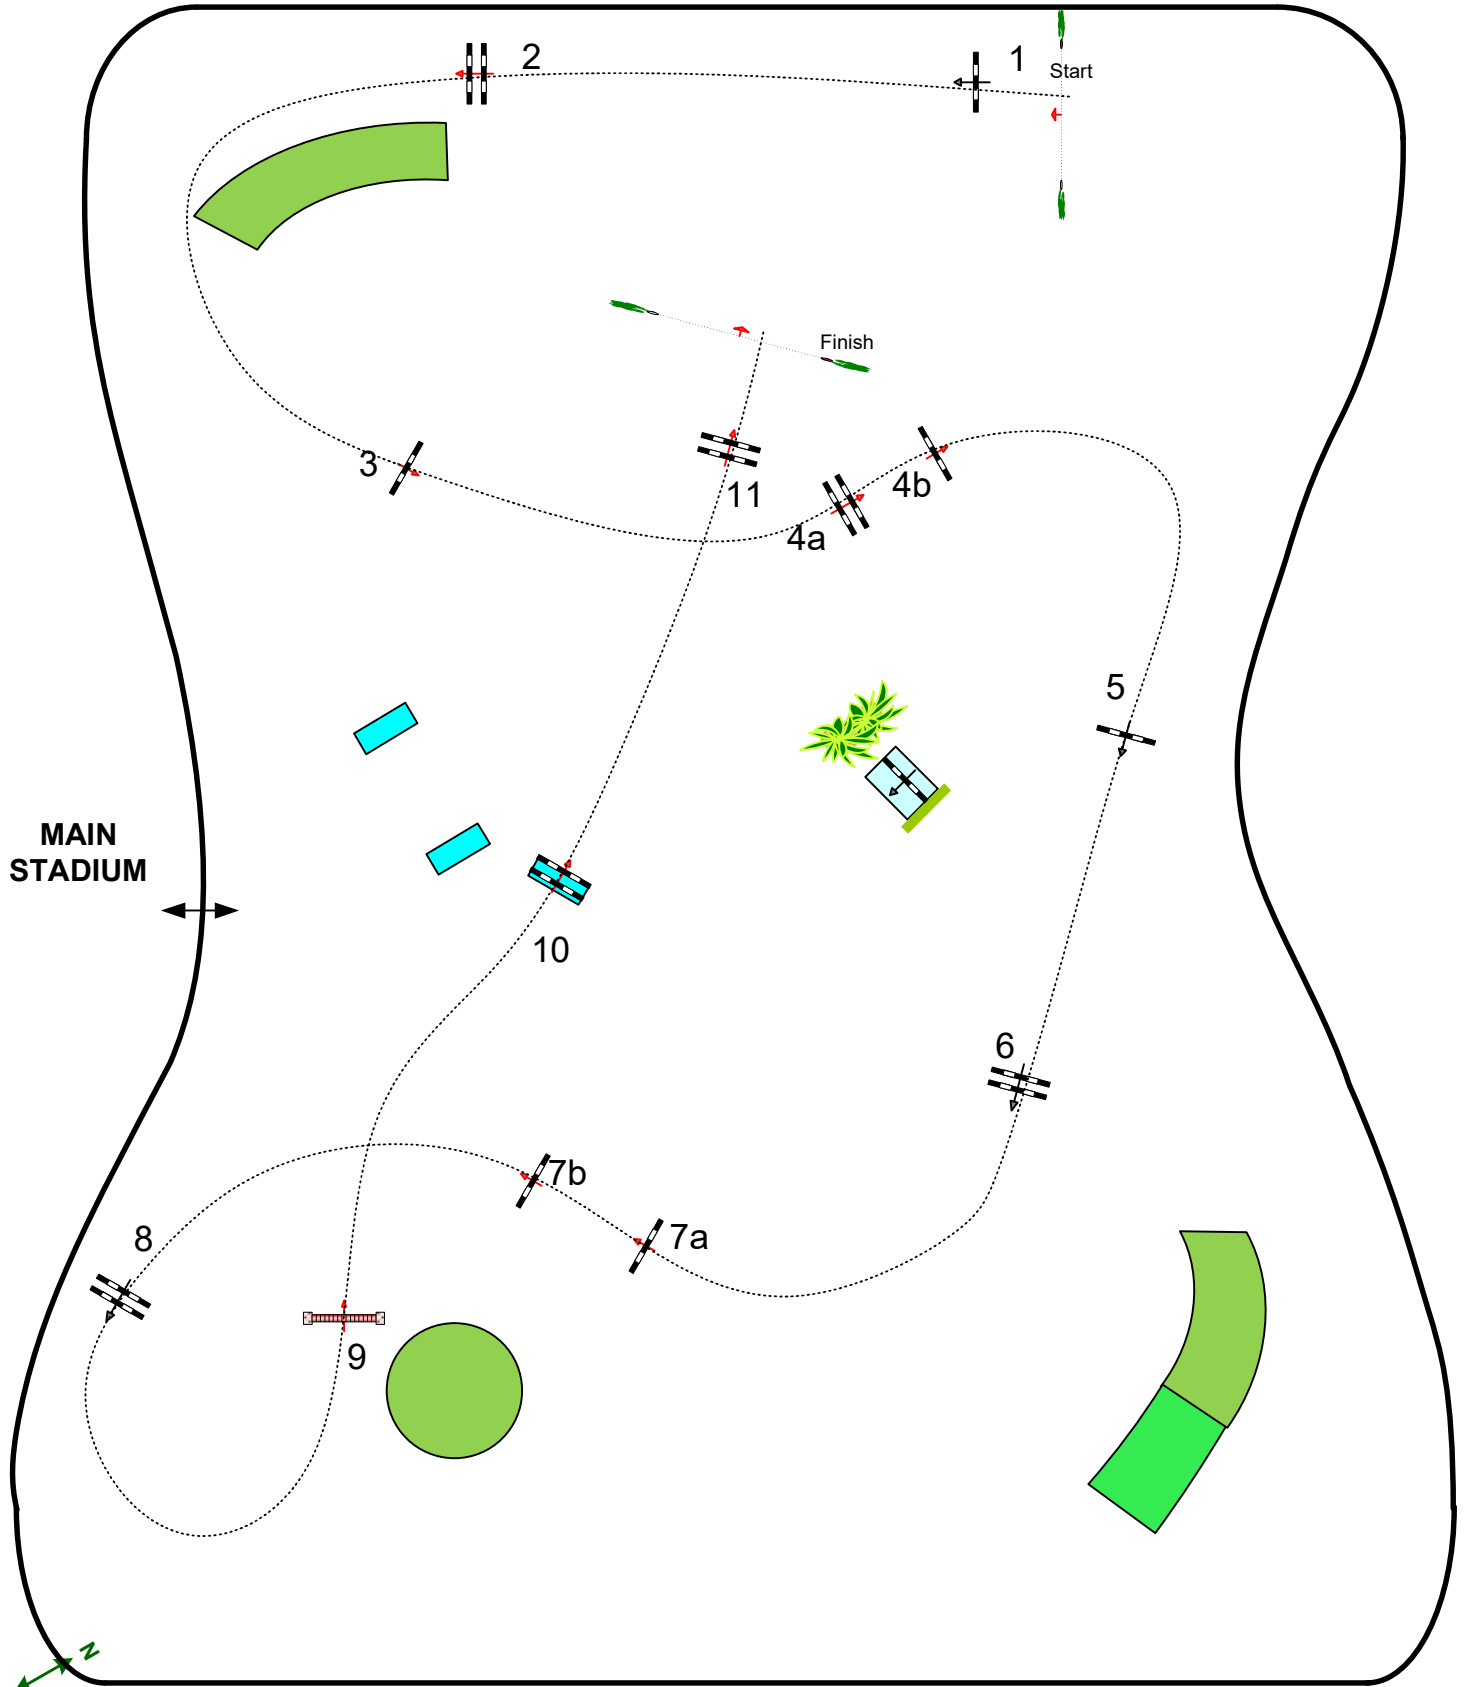

02/08/2019

Class No.: 327 145 2* Competition against the clock

Table: A
National RG:
FEI RG / Art. 238.2.1
Height: 145 m

Speed: 350 m/min
Length: 440 m
Time allowed: 76 sec
Time limit: 152 sec

Obstacles: 11
Efforts: 13
Penalty sec:
Closed combination:

00: 00
Length: 00 m
Time allowed: 0 sec
Time limit: 0 sec

COURSE DESIGNER :Pier Francesco Bazzocchi

JURY