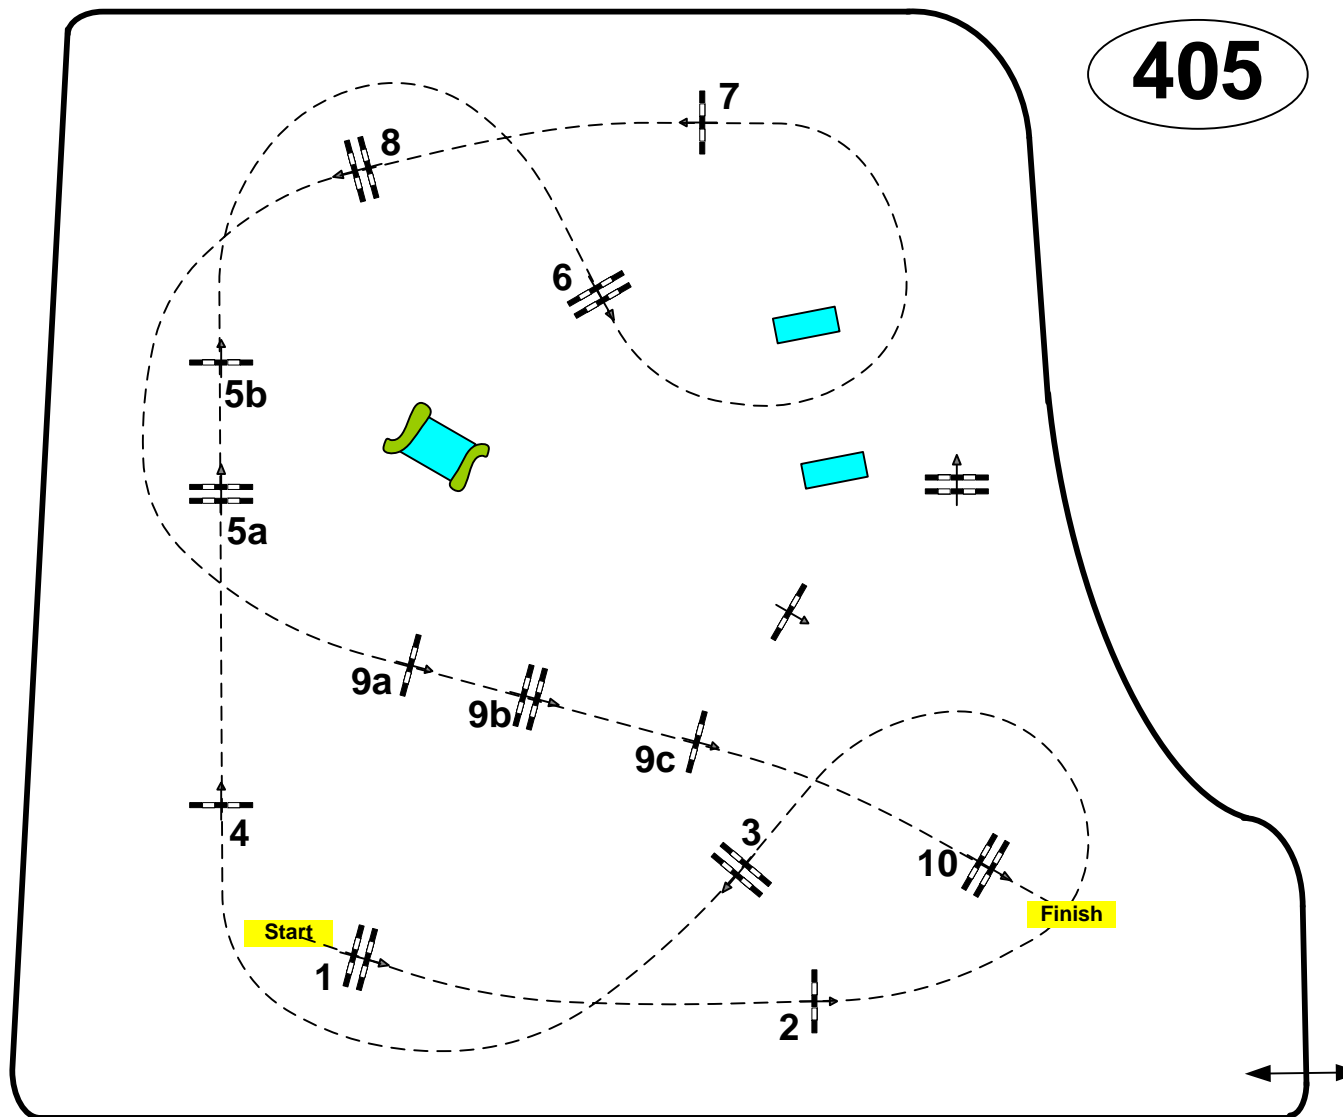

Class No.: 405 Children - 1,15

Competition with one jump-off

RESPECT ARENA

405

Table: A
FEI Rules:
Art. 238.2.2
Max. High: 1,15 m

Speed: 350 m/min

Length: 450 m
T. Allowed: 78 sec
T. Limit: 156 sec

Obstacles: 10
Efforts: 13

1st Jump-off:
1,2,3,5ab,6,7,8

Length: 320 m
T. Allowed: 55 sec
T. Limit: 110 sec

JURY

CD: Javier Trenor (ESP)