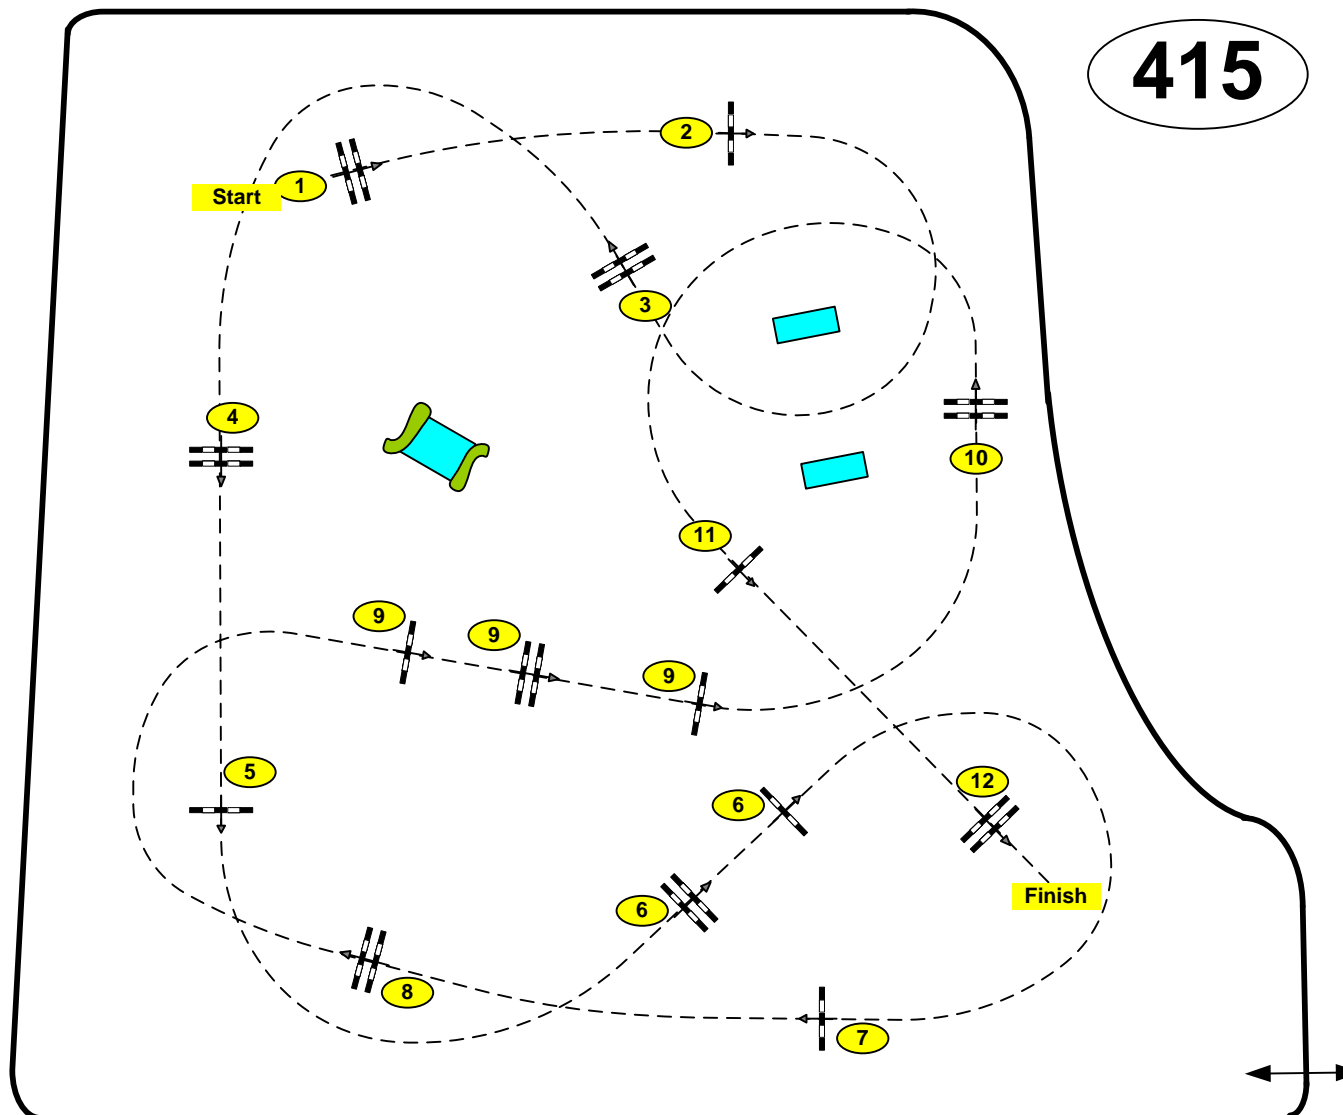

Class No.: 415 Junior - 1,30

Competition with one jump-off

RESPECT ARENA

415

Table: A
FEI Rules:
Art. 238.2.2
Max. High: 1,30 m

Speed: 350 m/min

Length: 530 m
T. Allowed: 91 sec
T. Limit: 182 sec

Obstacles: 12
Efforts: 15

1st Jump-off:
1,2,3,5,6ab,7,8
Length: 310 m
T. Allowed: 54 sec
T. Limit: 108 sec

JURY

CD: Javier Trenor (ESP)