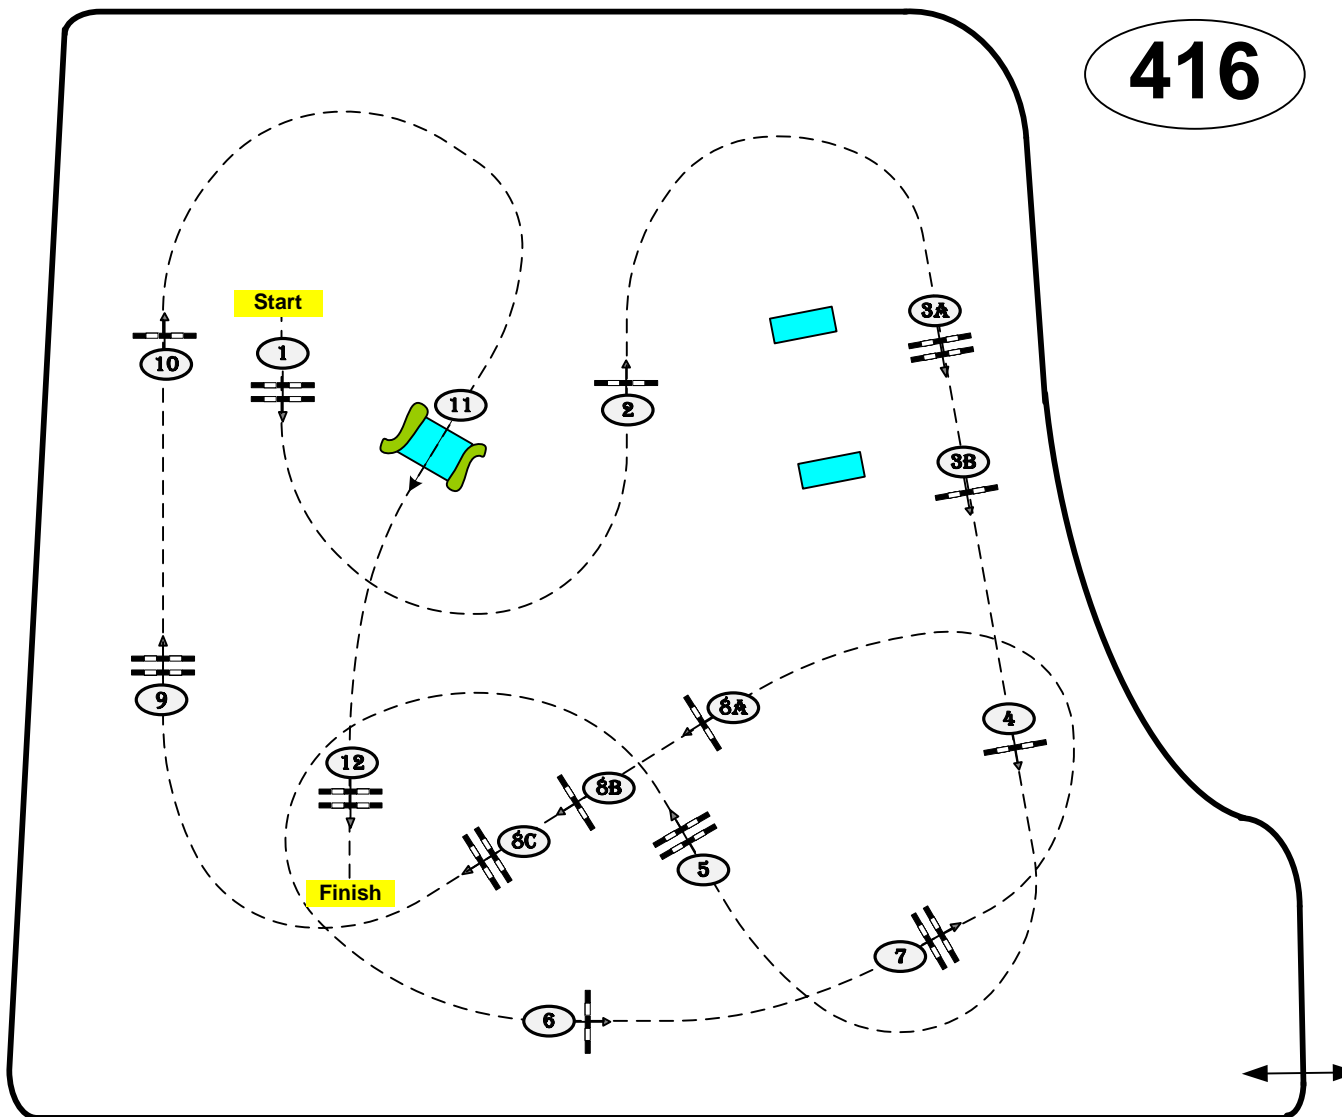

Class No.: 416 JUNIORS

Competition against the clock

RESPECT ARENA

416

Table: A
FEI Rules:
Art. 238.2.1
Max. Height: 1,40 m

Speed: 350 m/min

Length: 510 m

T. Allowed: 88 sec

T. Limit: 176 sec

Obstacles: 12

Efforts: 15

JURY

CD: Javier Trenor (ESP)