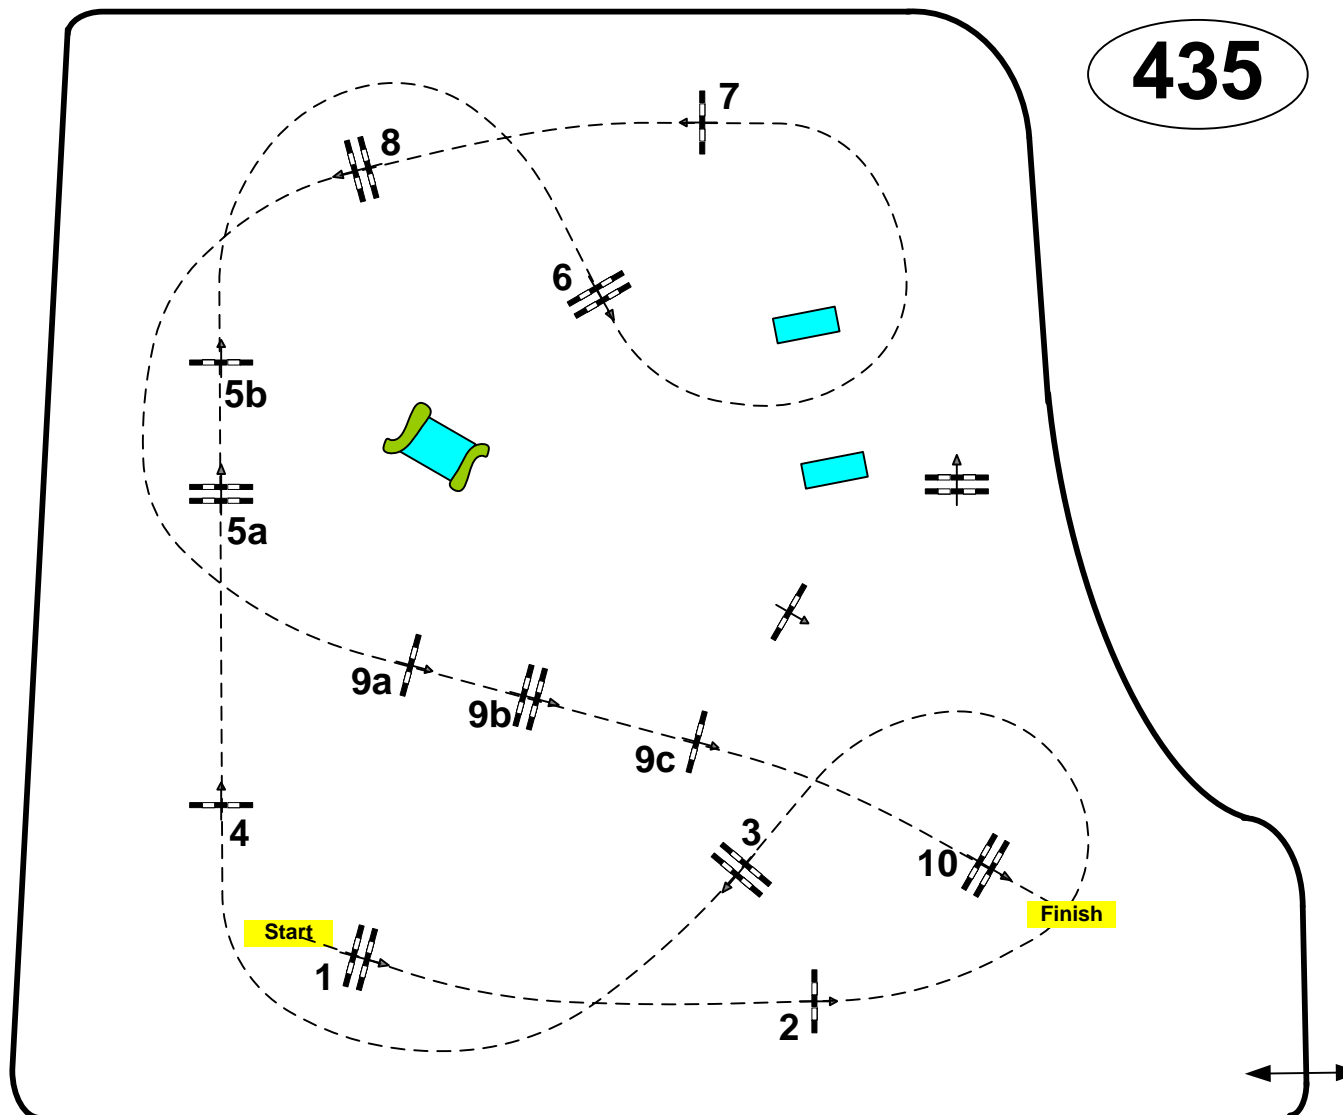

Class No.: 435 Ponies - 1,15

Competition with one jump-off

RESPECT ARENA

435

Table: A
FEI Rules:
Art. 238.2.2
Max. High: 1,15 m

Speed: 350 m/min

Length: 450 m
T. Allowed: 78 sec
T. Limit: 156 sec

Obstacles: 10
Efforts: 13

1st Jump-off:
1,2,3,5ab,6,7,8

Length: 320 m
T. Allowed: 55 sec
T. Limit: 110 sec

JURY

CD: Javier Trenor (ESP)