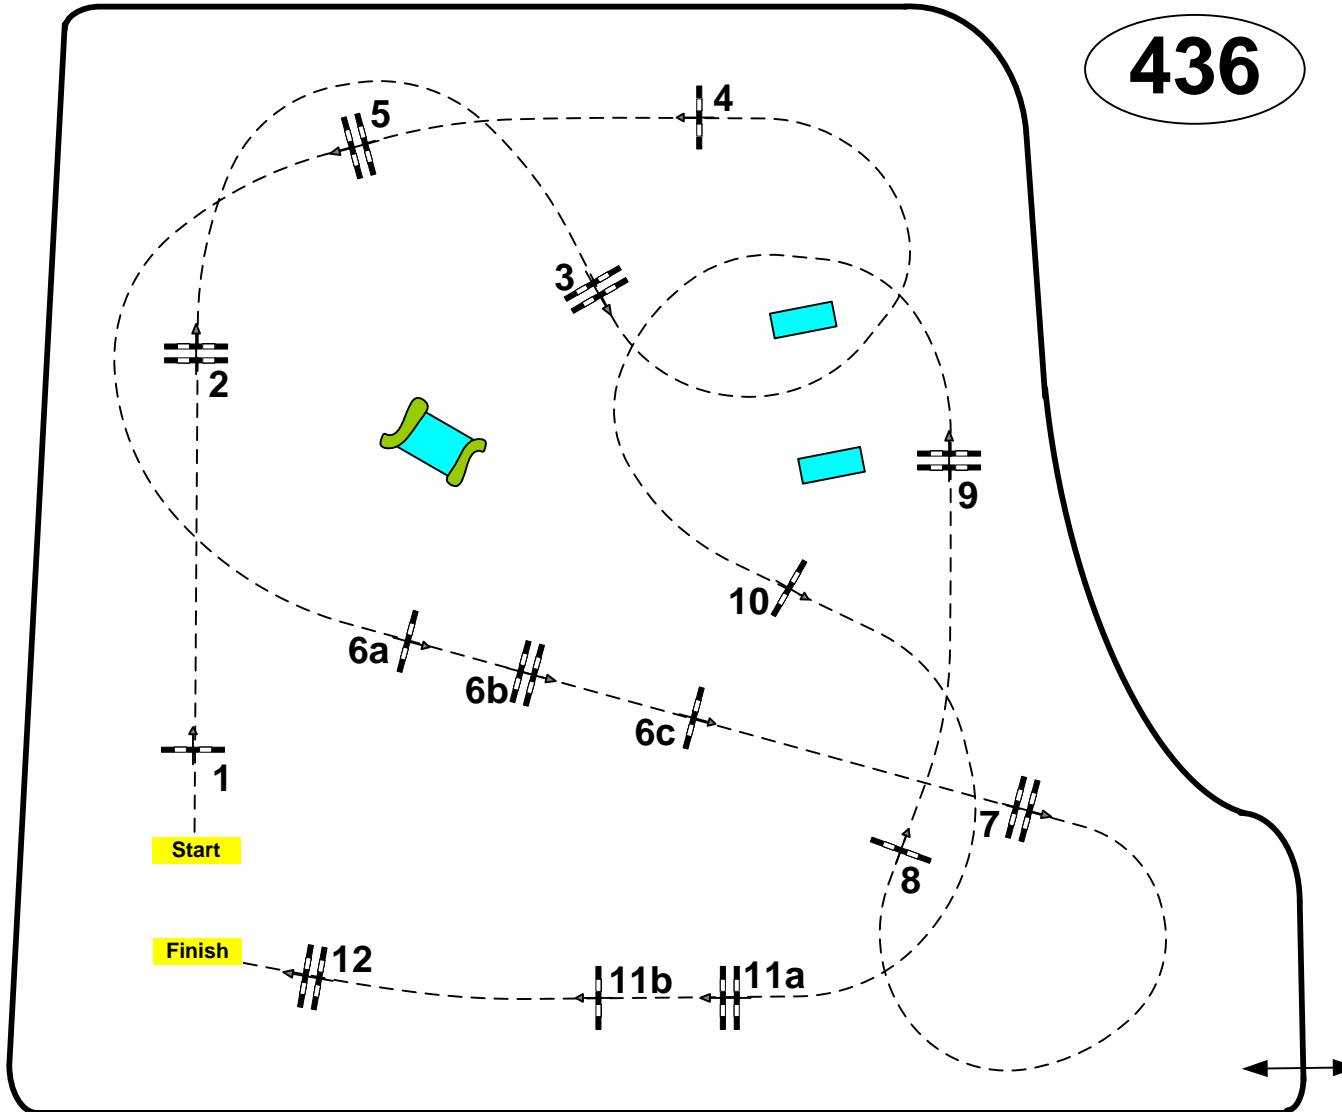

Class No.: 436 PONIS - 1,25 Competition against the clock

RESPECT ARENA

436

Table: A
FEI Rules:
Art. 238.2.1
Max. High: 1,25 m

Speed: 350 m/min

Length: 500 m
T. Allowed: 86 sec
T. Limit: 172 sec

Obstacles: 12
Efforts: 15