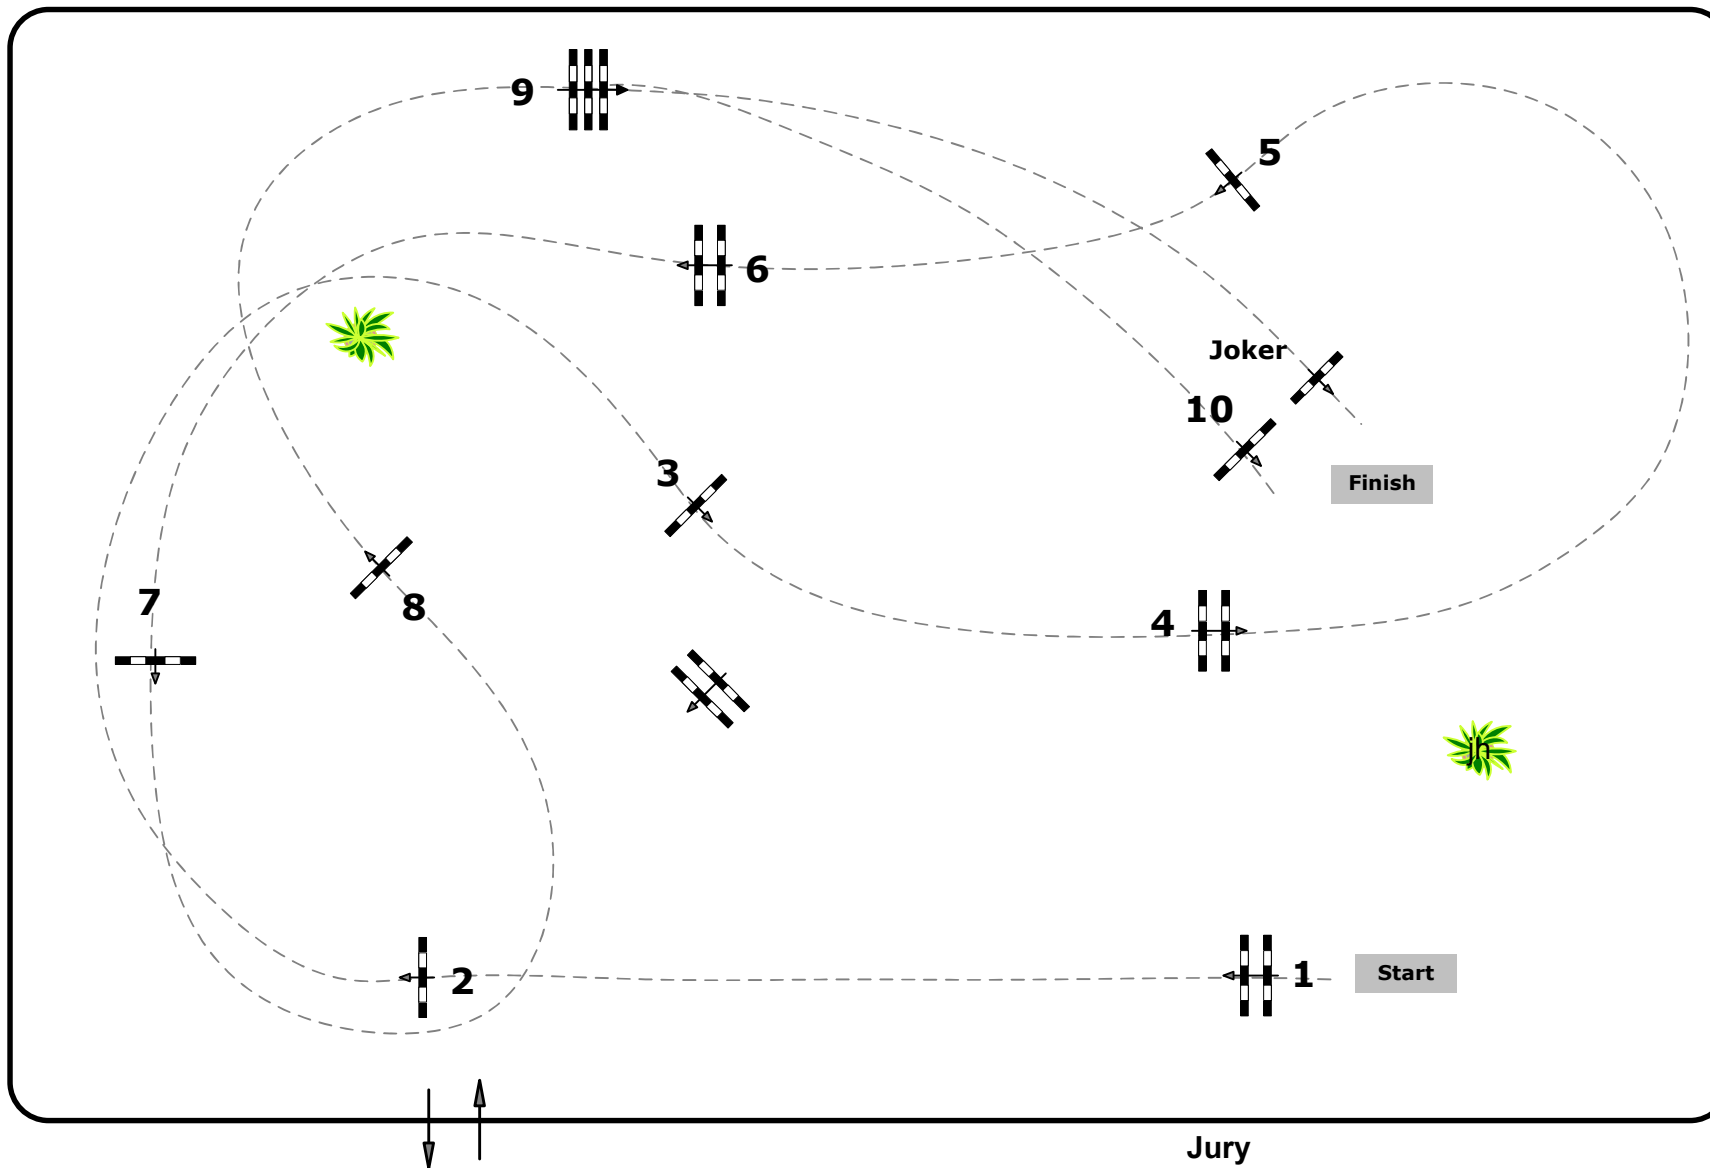

Class No.: 2 Glock`s 2* Tour Accumulator Competition with Joker

Table: A

National RG:

FEI RG / Art. 269.5

Height: 1,40 m

Speed: 350 m/min

Length: 360 m

Time allowed: 62 sec

Time limit: 124 sec

Obstacles: 10

Efforts: 10

Course Design:

Madl Franz (AUT)

Appe Adi (AUT)

& Team