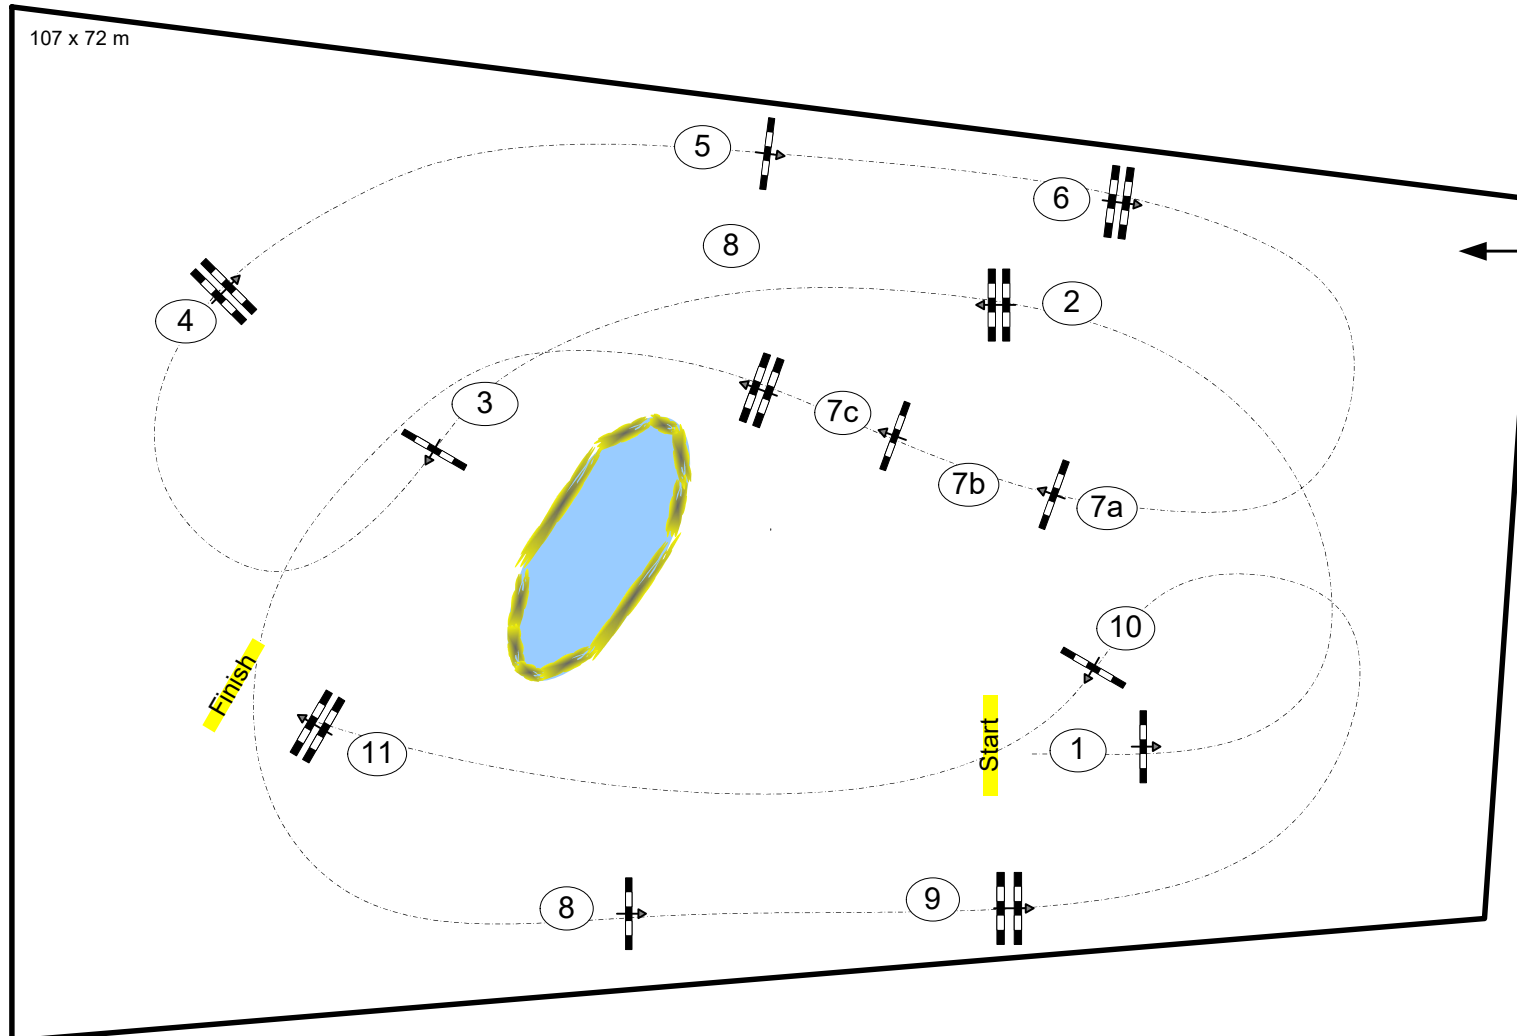

Longines Balve Optimum 2019

Nr.: 21

Medium Tour

Competition against the clock

Table:	A
National RG:	
FEI RG / Art.	238.2.1
Height:	1,40 m

Speed: 350 m/min

Length:	460 m
Time allowed:	79 sec
Time limit:	158 sec

Obstacles:	11
Efforts:	13
Penalty sec	

Jump-Off / 2ndPhase:

0

Length:	0 m
Time allowed:	0 sec
Time limit:	0 sec

ParcoursTeam: Frank Rothenberger, Christian Wiegand, Ralf Stehr, Meinolf Düphertal, Christian Hoeps, Christian Ochel