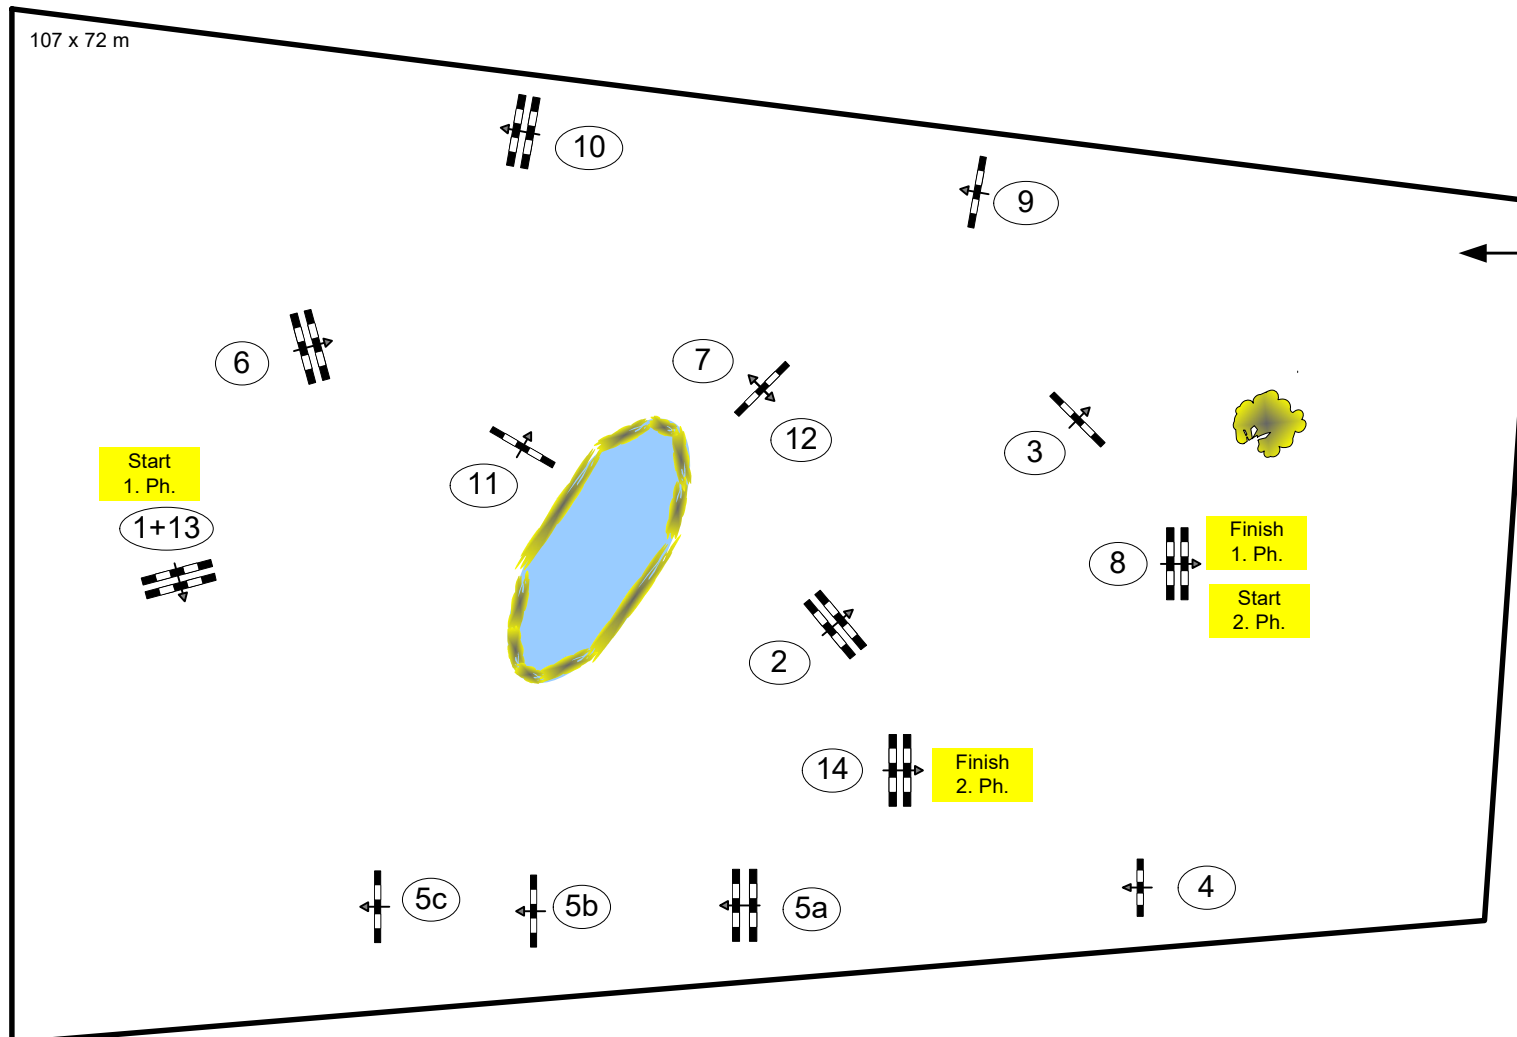

Longines Balve Optimum 2019

Nr.: 22

Medice Preis

Competition in two Phases

Table: A
 National RG:
 FEI RG / Art. 274.1.5.3
 Height: 1,40 m

Speed: 350 m/min

Length: 320 m
 Time allowed: 55 sec
 Time limit: 110 sec

Obstacles: 8
 Efforts: 10
 Penalty sec

Jump-Off / 2ndPhase:

9 - 14

Length: 330 m
 Time allowed: 57 sec
 Time limit: 114 sec

ParcoursTeam: Frank Rothenberger, Christian Wiegand, Ralf Stehr, Meinolf Düphertal, Christian Hoeps, Christian Ochel