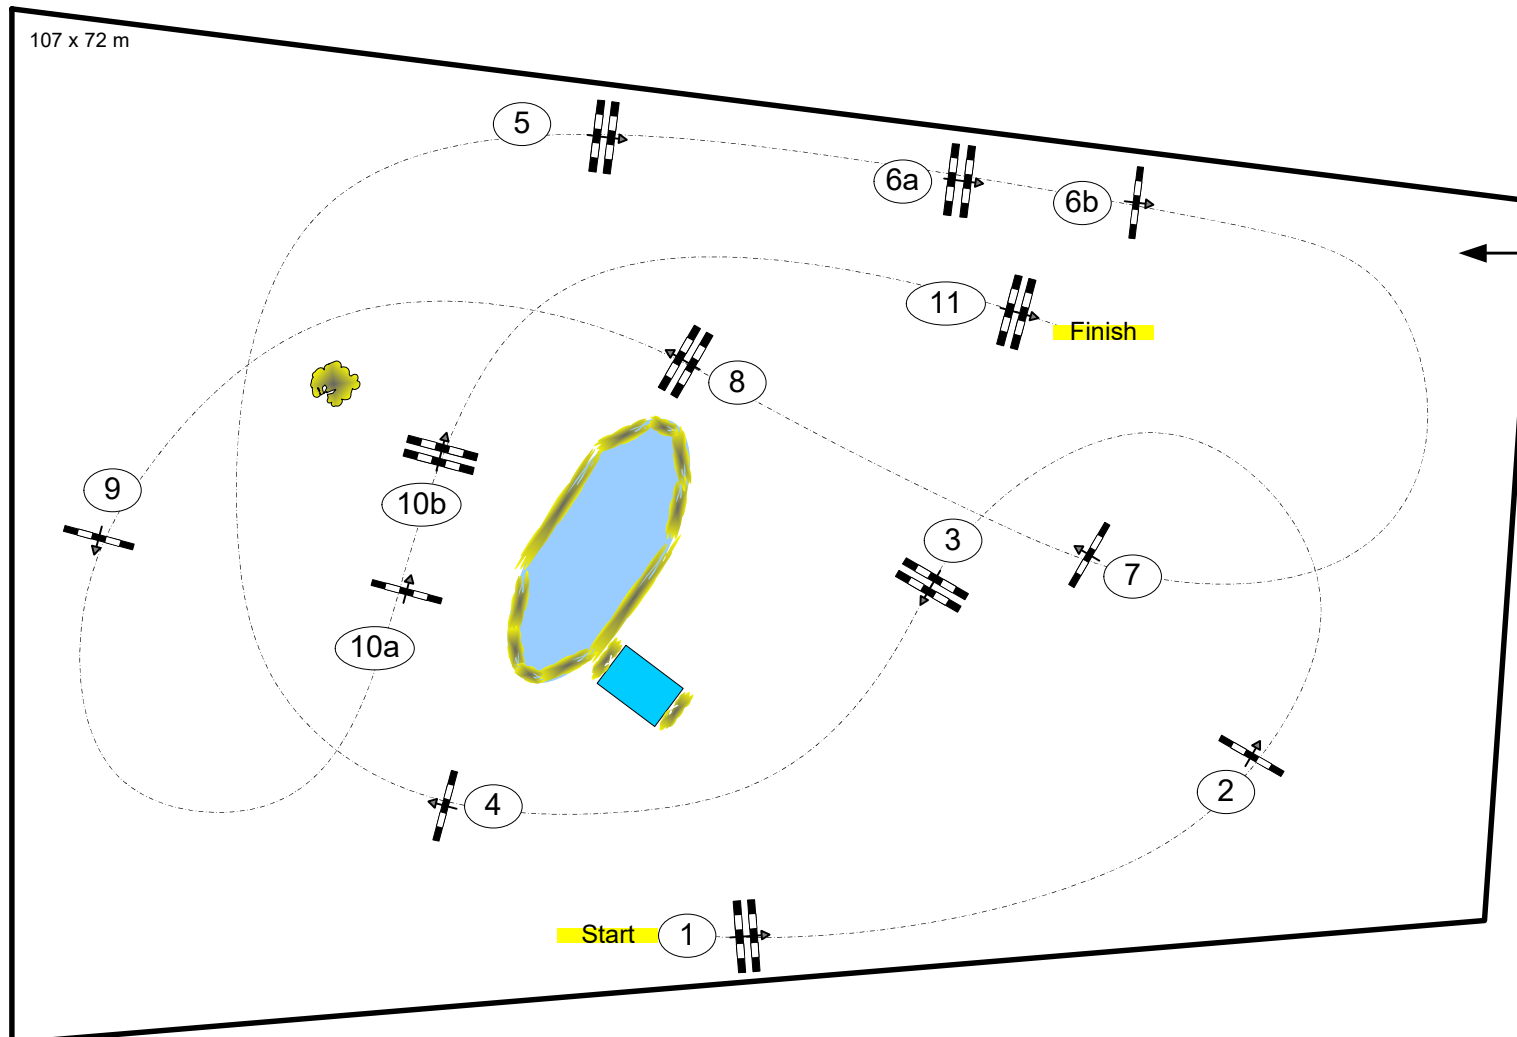

Longines Balve Optimum 2019

Nr.: 26

Youngster Tour

Competition against the clock

Table:	A
National RG:	
FEI RG / Art.	238.2.1
Height:	1,40 m

Speed: 350 m/min

Length: 440 m
 Time allowed: 76 sec
 Time limit: 152 sec

Obstacles: 11
 Efforts: 13

ParcoursTeam: Frank Rothenberger, Christian Wiegand, Ralf Stehr, Meinolf Düphertal, Christian Hoeps, Christian Ochel