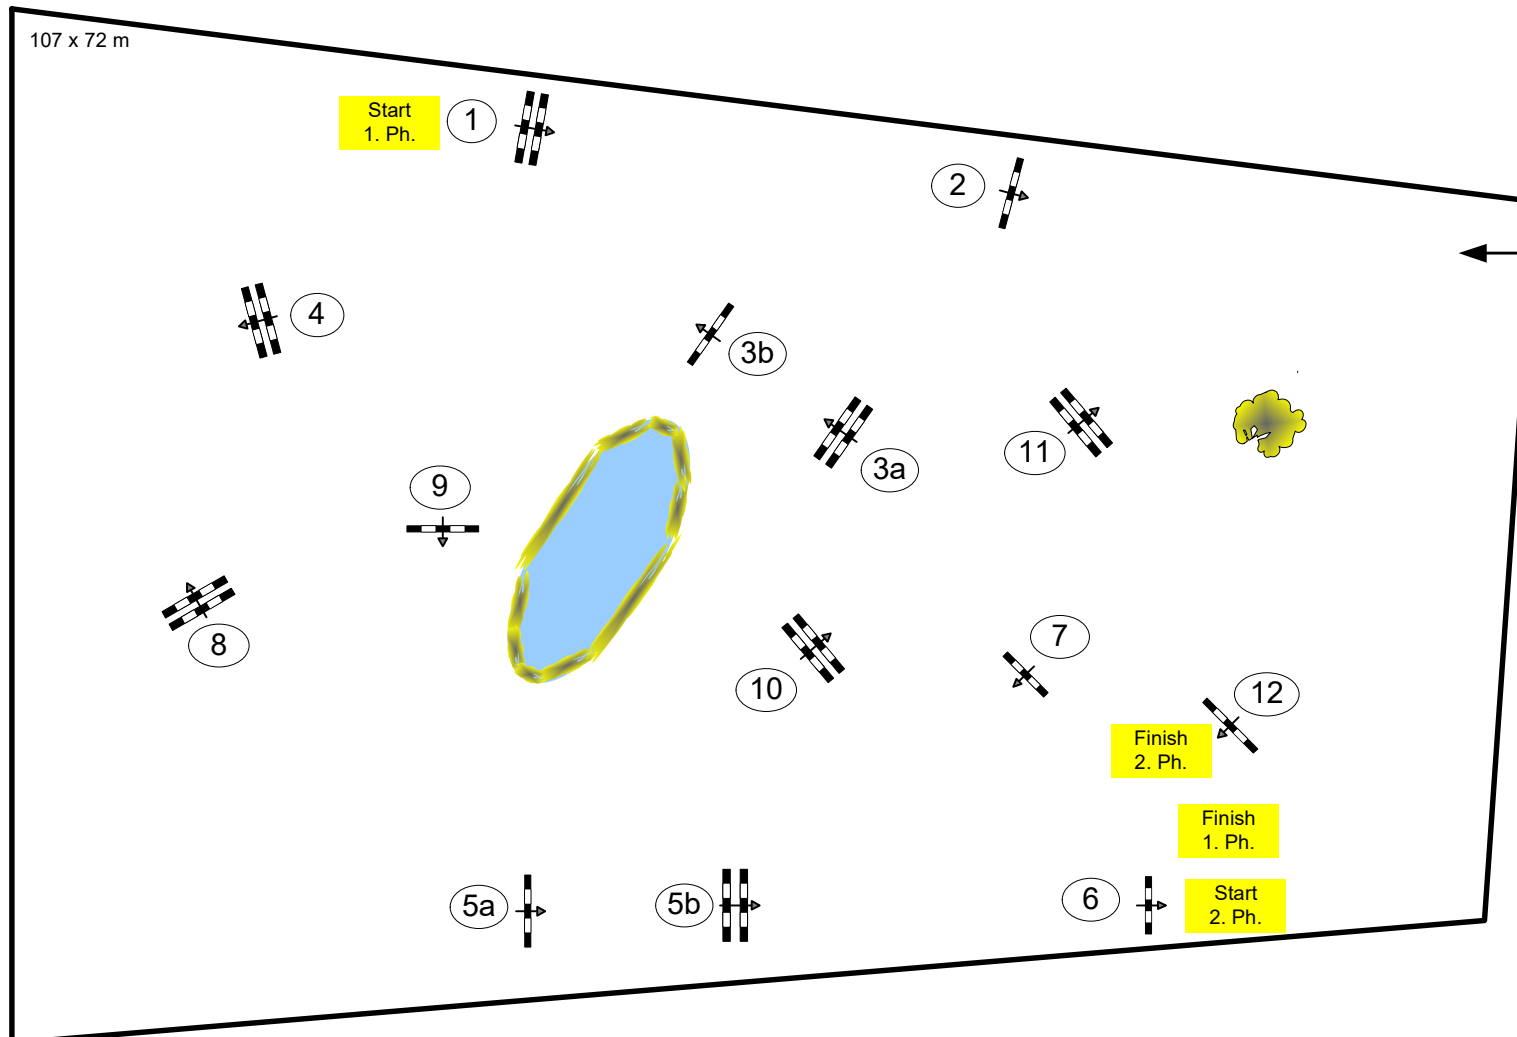

Longines Balve Optimum 2019

Nr.: 27

Youngster Finale

Competition in two Phases special

Table: A
 National RG:
 FEI RG / Art. 274.2.5
 Height: 1,40 m

Speed: 350 m/min

Length: 270 m
 Time allowed: 47 sec
 Time limit: 94 sec

Obstacles: 6
 Efforts: 8
 Penalty sec

Jump-Off / 2ndPhase:

7 - 12

Length: 280 m
 Time allowed: 48 sec
 Time limit: 96 sec

ParcoursTeam: Frank Rothenberger, Christian Wiegand, Ralf Stehr, Meinolf Düphertal, Christian Hoeps, Christian Ochel