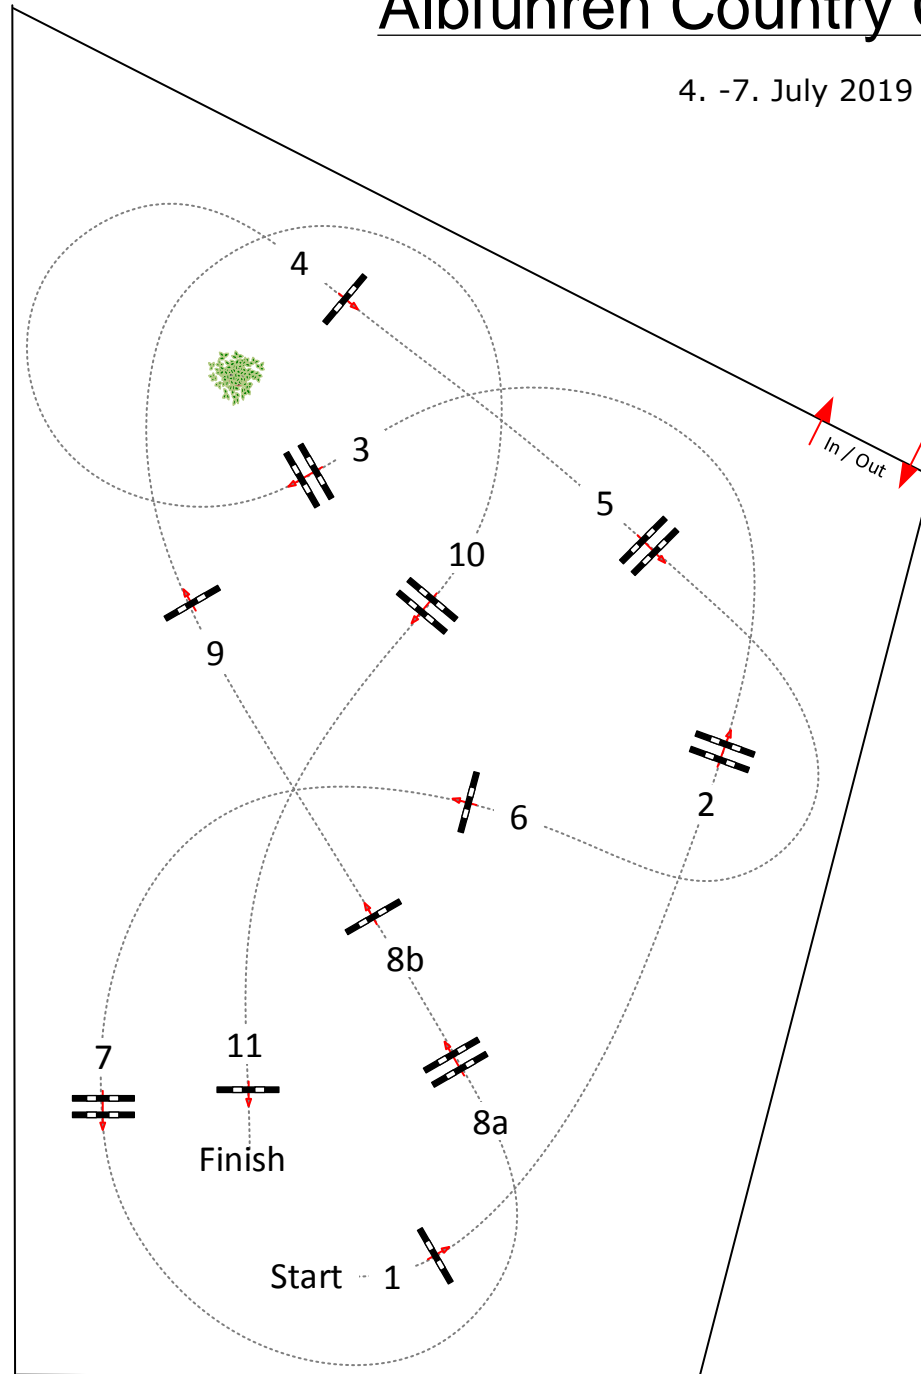

Albführen Country Classics 2019

4. -7. July 2019

Class No.: 13 / 16 / 19
International Competition
Competition against the clock
04.07.2019
Start: 12.30 p.m.

Table: A
National RG:
FEI RG / Art. 238.2.1
Height: 1,15 1,25 1,40 m

Speed: 350 m/min

Length: 460 m
Time allowed: 79 sec
Time limit: 158 sec

Obstacles: 11
Efforts: 12
Penalty sec
Closed combination:

1st Jump-off:

Length: 0 m
Time allowed: 0 sec
Time limit: 0 sec

Jugdes

Course Designer
Peter Schumacher (GER)