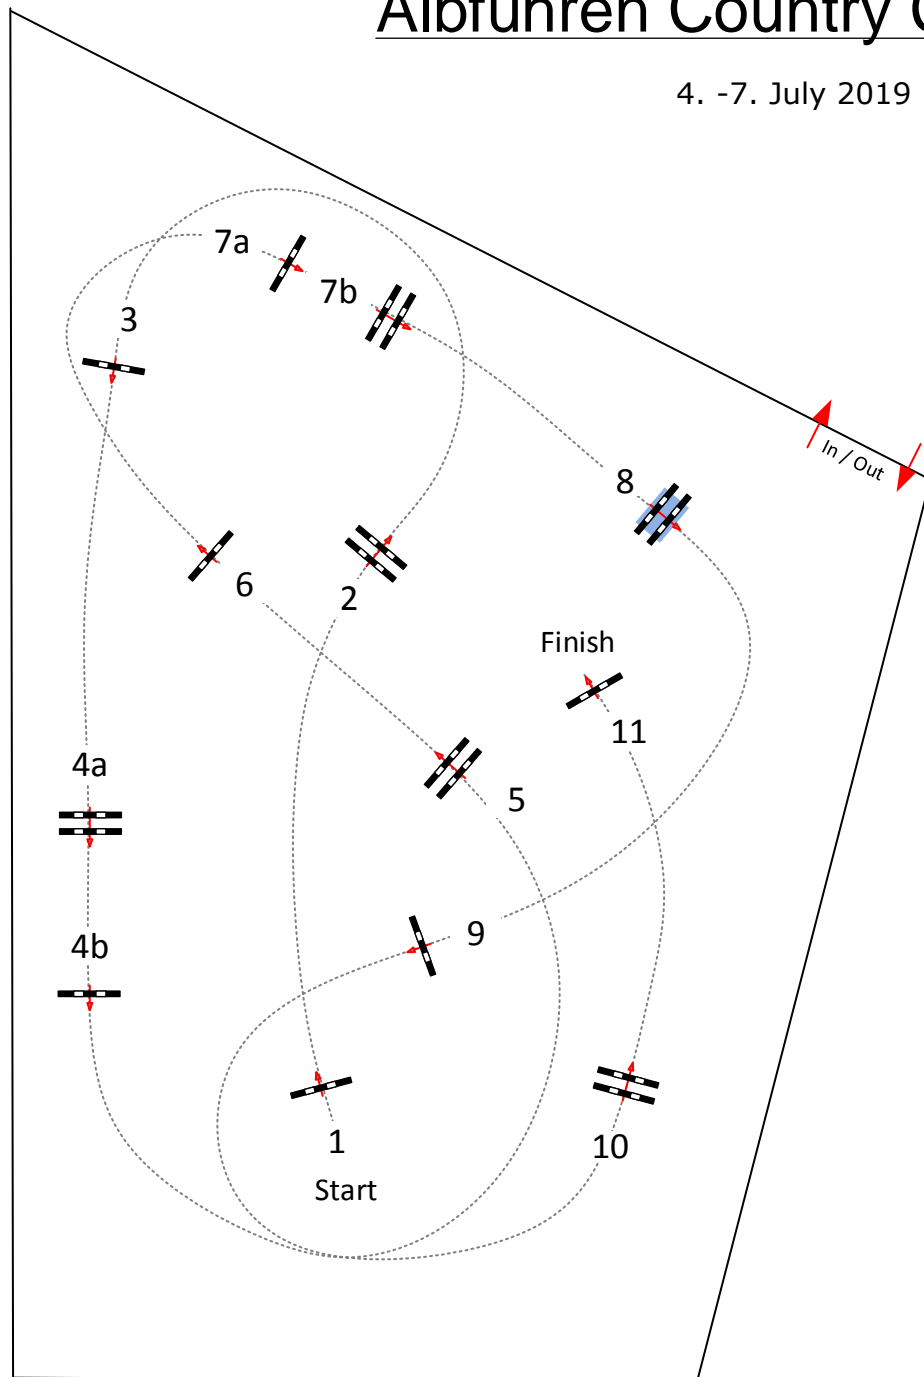

8

Albführen Country Classics 2019

4. -7. July 2019

Class No.: 08
Siver Tour
Competition against the clock

06.07.2019
Start: 11.15

Table: A
National RG:
FEI RG / Art. 238.2.1
Height: 1,40 m

Speed: 350 m/min

Length: 0 m
Time allowed: 0 sec
Time limit: 0 sec

Obstacles: 11
Efforts: 13
Penalty sec
Closed combination:

1st Jump-off:

Length: 0 m
Time allowed: 0 sec
Time limit: 0 sec

Course Designer
Peter Schumacher (GER)

Markus Roll (GER)
Phil Schmauder (GER)

Jugdes