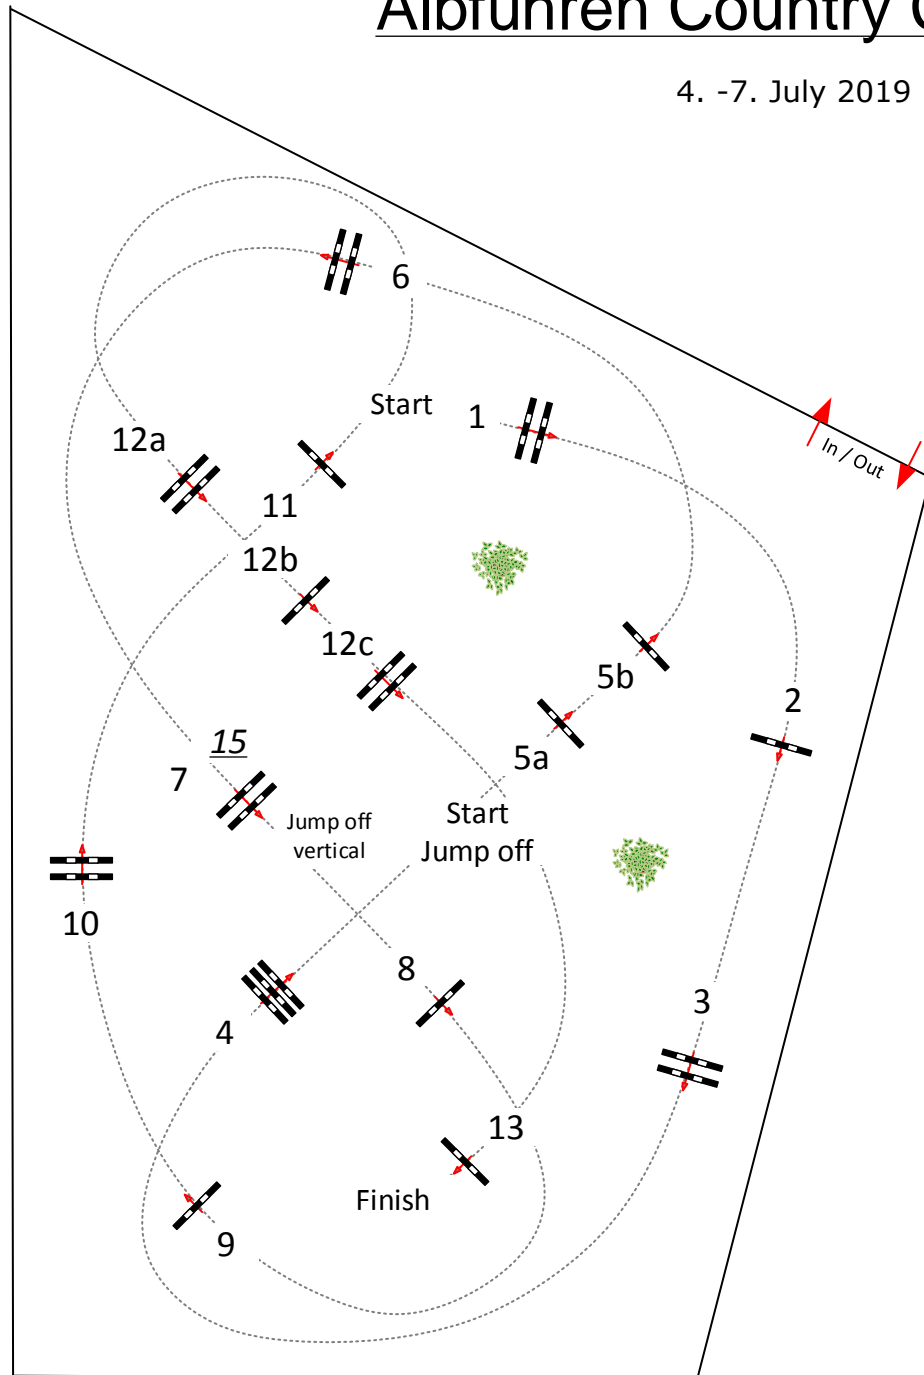

9

Albführen Country Classics 2019

4. -7. July 2019

Class No.: 09
Siver Tour
Competition with one jump-off

07.07.2019
Start: 10.05

Table: A
National RG:
FEI RG / Art. 238.2.2
Height: 1,45 m

Speed: 350 m/min

Length: 0 m
Time allowed: 0 sec
Time limit: 0 sec

Obstacles: 13
Efforts: 16
Penalty sec
Closed combination:

1st Jump-off:
5a-6-15-10-11-12a-12b-13
Length: 300 m
Time allowed: 52 sec
Time limit: 104 sec

Course Designer
Peter Schumacher (GER)

Markus Roll (GER)
Phil Schmauder (GER)