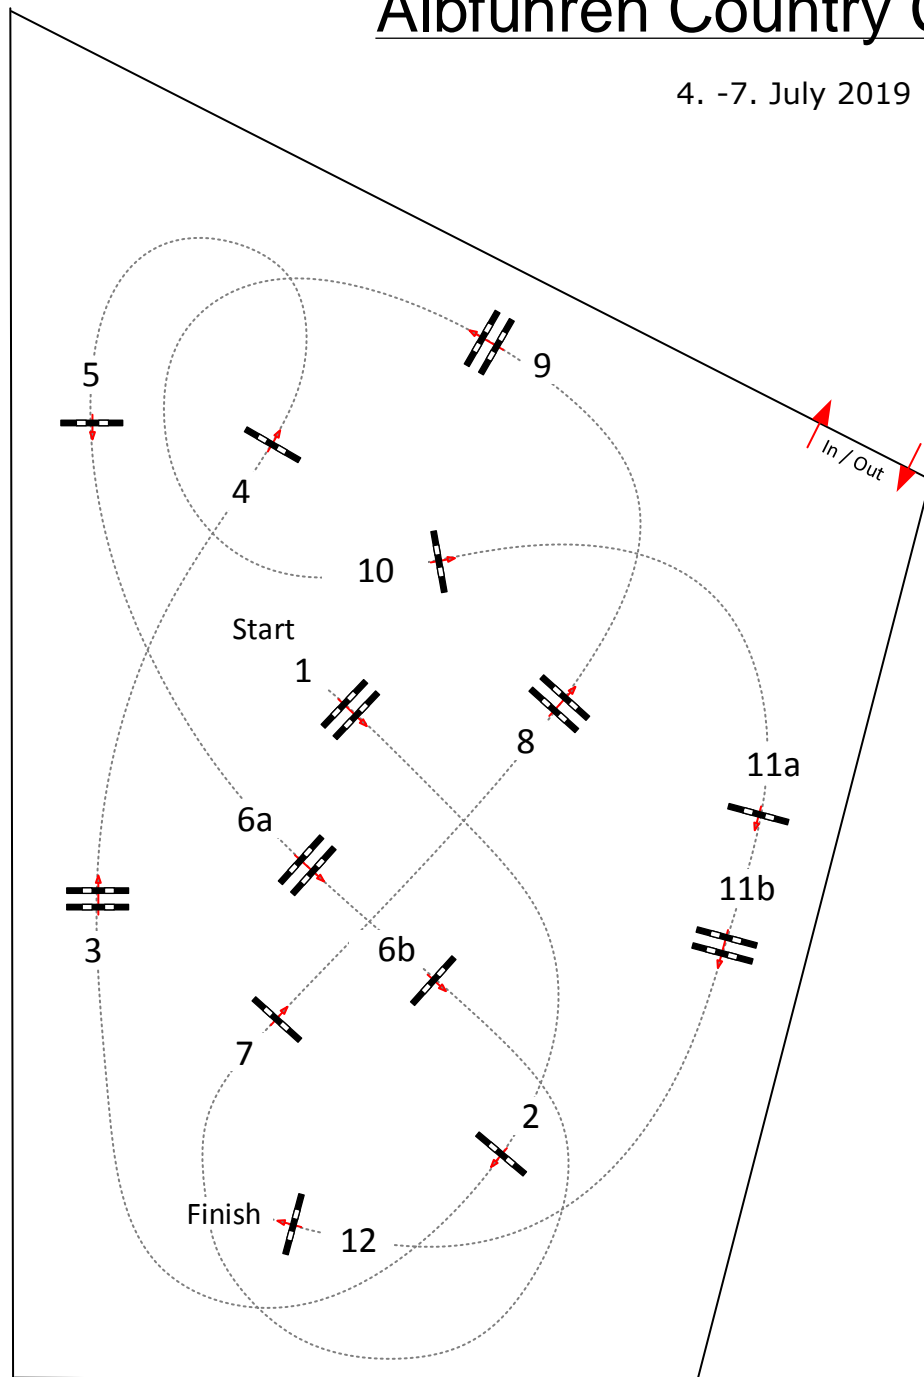

7

Albführen Country Classics 2019

4. -7. July 2019

Class No.: 07
Siver Tour
Competition against the clock
05.07.2019
Start: 14.45 p.m.

Table: A
National RG:
FEI RG / Art. 238.2.1
Height: 1,40 m

Speed: 350 m/min

Length: 0 m
Time allowed: 0 sec
Time limit: 0 sec

Obstacles: 12
Efforts: 14
Penalty sec
Closed combination:

1st Jump-off:

Length: 0 m
Time allowed: 0 sec
Time limit: 0 sec

Course Designer
Peter Schumacher (GER)