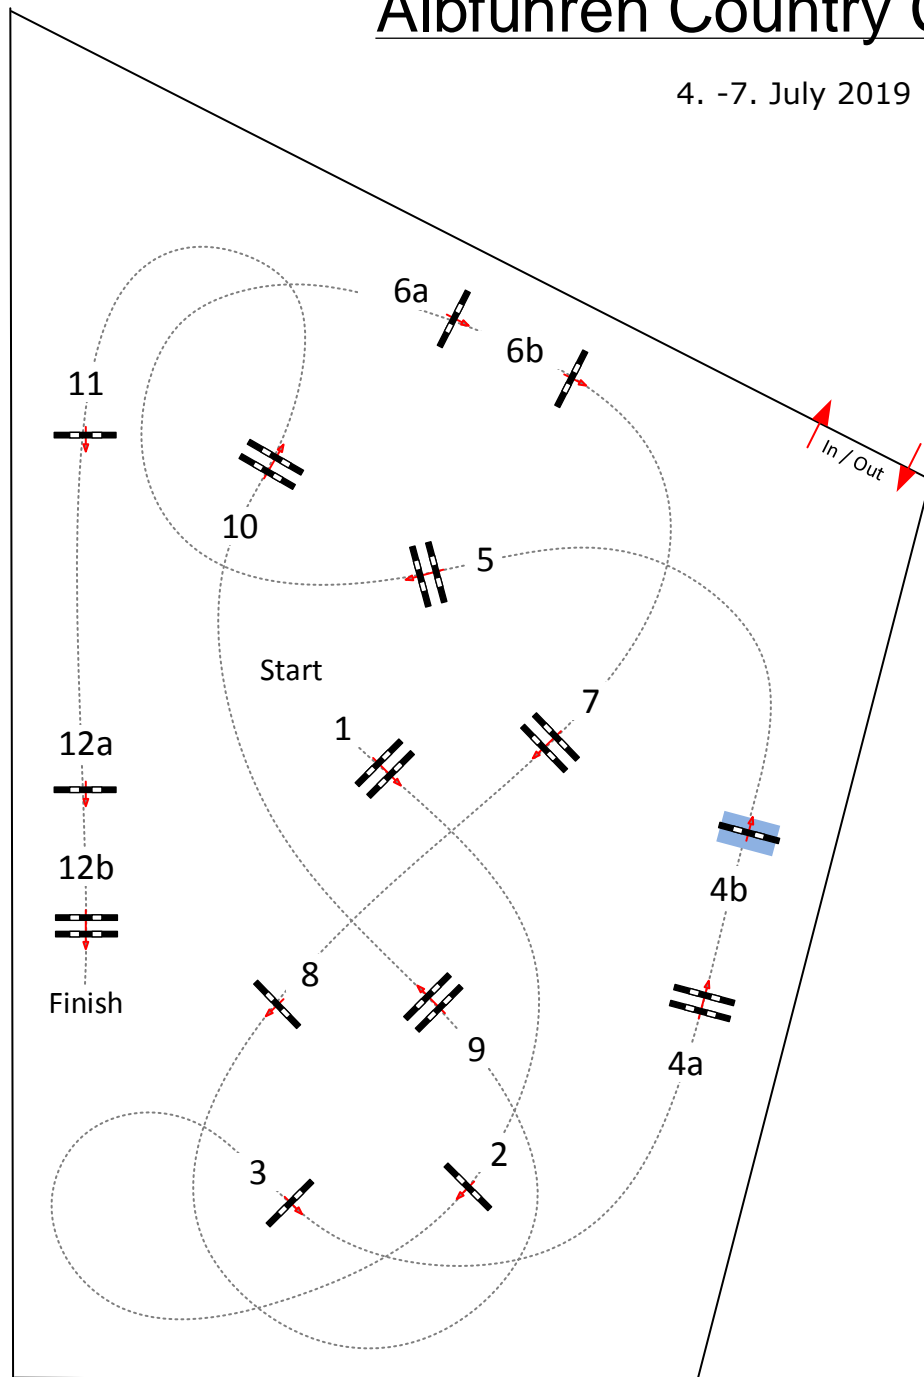

10

# Albführen Country Classics 2019

4. -7. July 2019

**Class No.: 10**  
**Gold Tour**  
**Competition against the clock**

**05.07.2019**  
**Start: 17.15**

Table: A  
National RG:  
FEI RG / Art. 238.2.1  
Height: 1,45 m

Speed: 350 m/min

Length: 0 m  
Time allowed: 0 sec  
Time limit: 0 sec

Obstacles: 12  
Efforts: 15  
Penalty sec  
Closed combination:

1st Jump-off:

Length: 0 m  
Time allowed: 0 sec  
Time limit: 0 sec

*Course Designer*  
Peter Schumacher (GER)