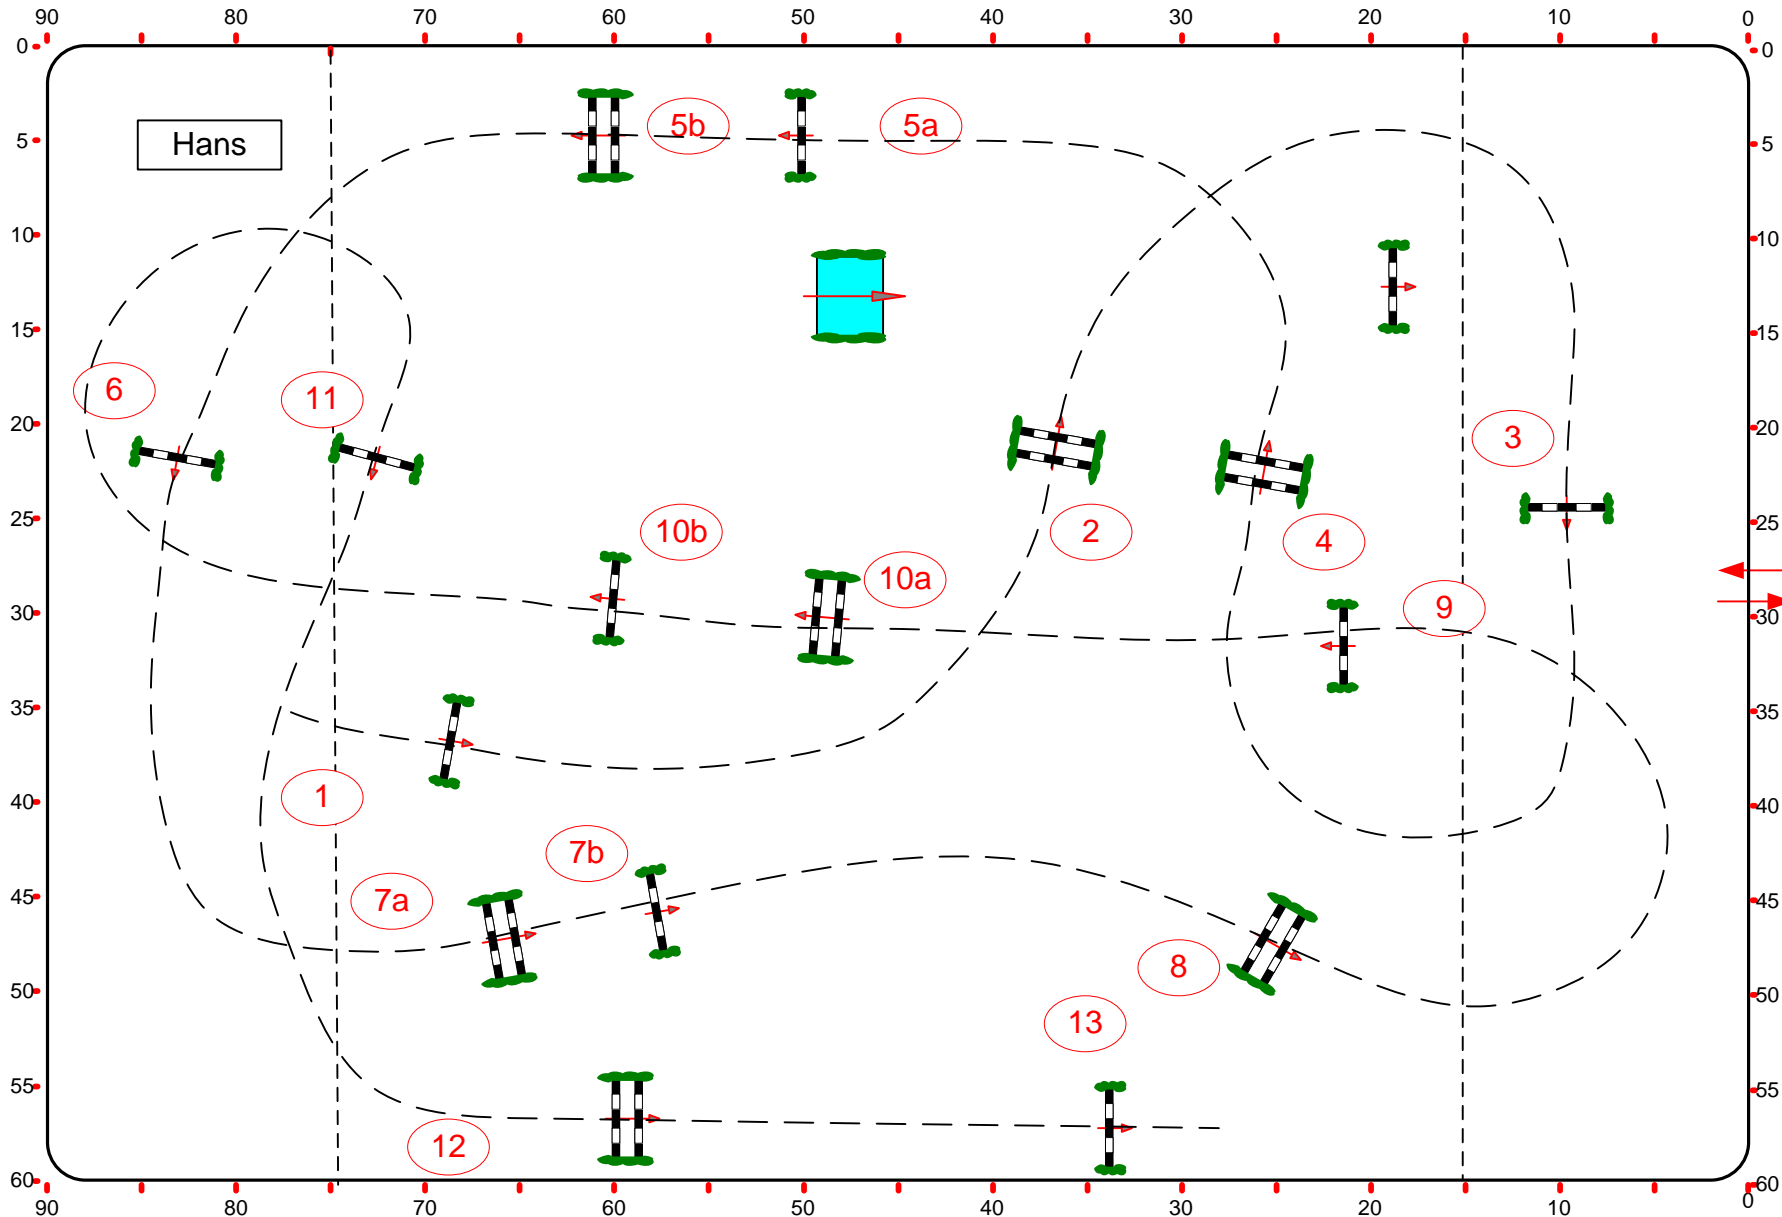

Class No.: 04

Mittlere Tour Finale

Competition with one jump-off

Sun

1

Preis der Sparkasse  
Münsterland Ost

Table: A  
National RG:  
FEI RG / Art. 238.2.2  
Height: 1,50 m

Speed: 350 m/min

Length: 510 m  
Time allowed: 88 sec  
Time limit: 176 sec

Obstacles: 13  
Efforts: 16  
Penalty sec  
Closed combination:

1st Jump-off:  
5b-1-2-9-10a-10b-12-4  
Length: 320 m  
Time allowed: 55 sec  
Time limit: 110 sec